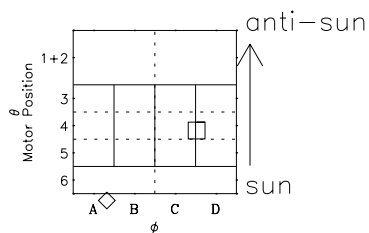

Galileo EPD Real-Time Omni 98359

Software Version: RTLINE_OMNI V 1.20
Data Production: 06-03-00
Plot Production: Sun Sep 16 19:48:09 2001

- ◇ = Jupiter look direction
- = Corotation look direction