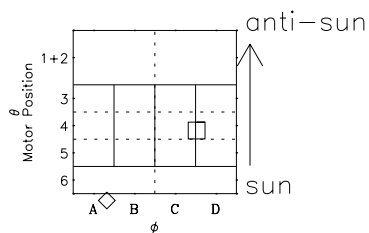

Galileo EPD Real-Time Omni 98359

Software Version: RTLINE_OMNI V 1.20
Data Production: 06-03-00
Plot Production: Sun Sep 16 19:48:08 2001

- ◇ = Jupiter look direction
- = Corotation look direction