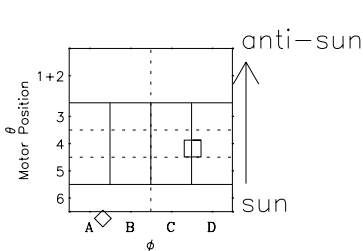

Galileo EPD Real-Time Six-Sector 98359

Software Version: RTLINE_R6 V 1.20
Data Production: 06-03-00
Plot Production: Sun Sep 16 19:48:14 2001

◇ = Jupiter look direction
□ = Corotation look direction