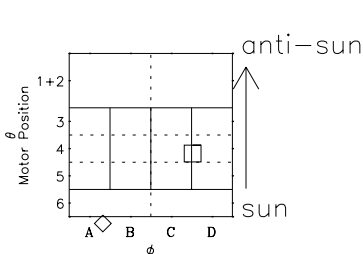

Galileo EPD Real-Time Six-Sector 98359

Software Version: RTLINE_R6 V 1.20
Data Production: 06-03-00
Plot Production: Sun Sep 16 19:48:13 2001

◇ = Jupiter look direction
□ = Corotation look direction