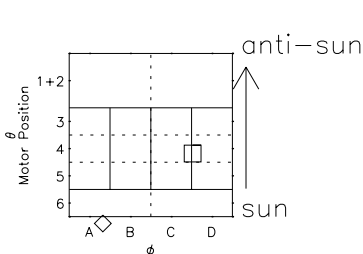

Galileo EPD Real Elevation Anisotropies 98359

Software Version: RTELEV_NORM V 1.20
Data Production: 06-03-00
Plot Production: Sun Sep 16 19:47:53 2001
Color File: wondr3
Geofactor File: 1.1

- ◇ = Jupiter look direction
- = Corotation look direction