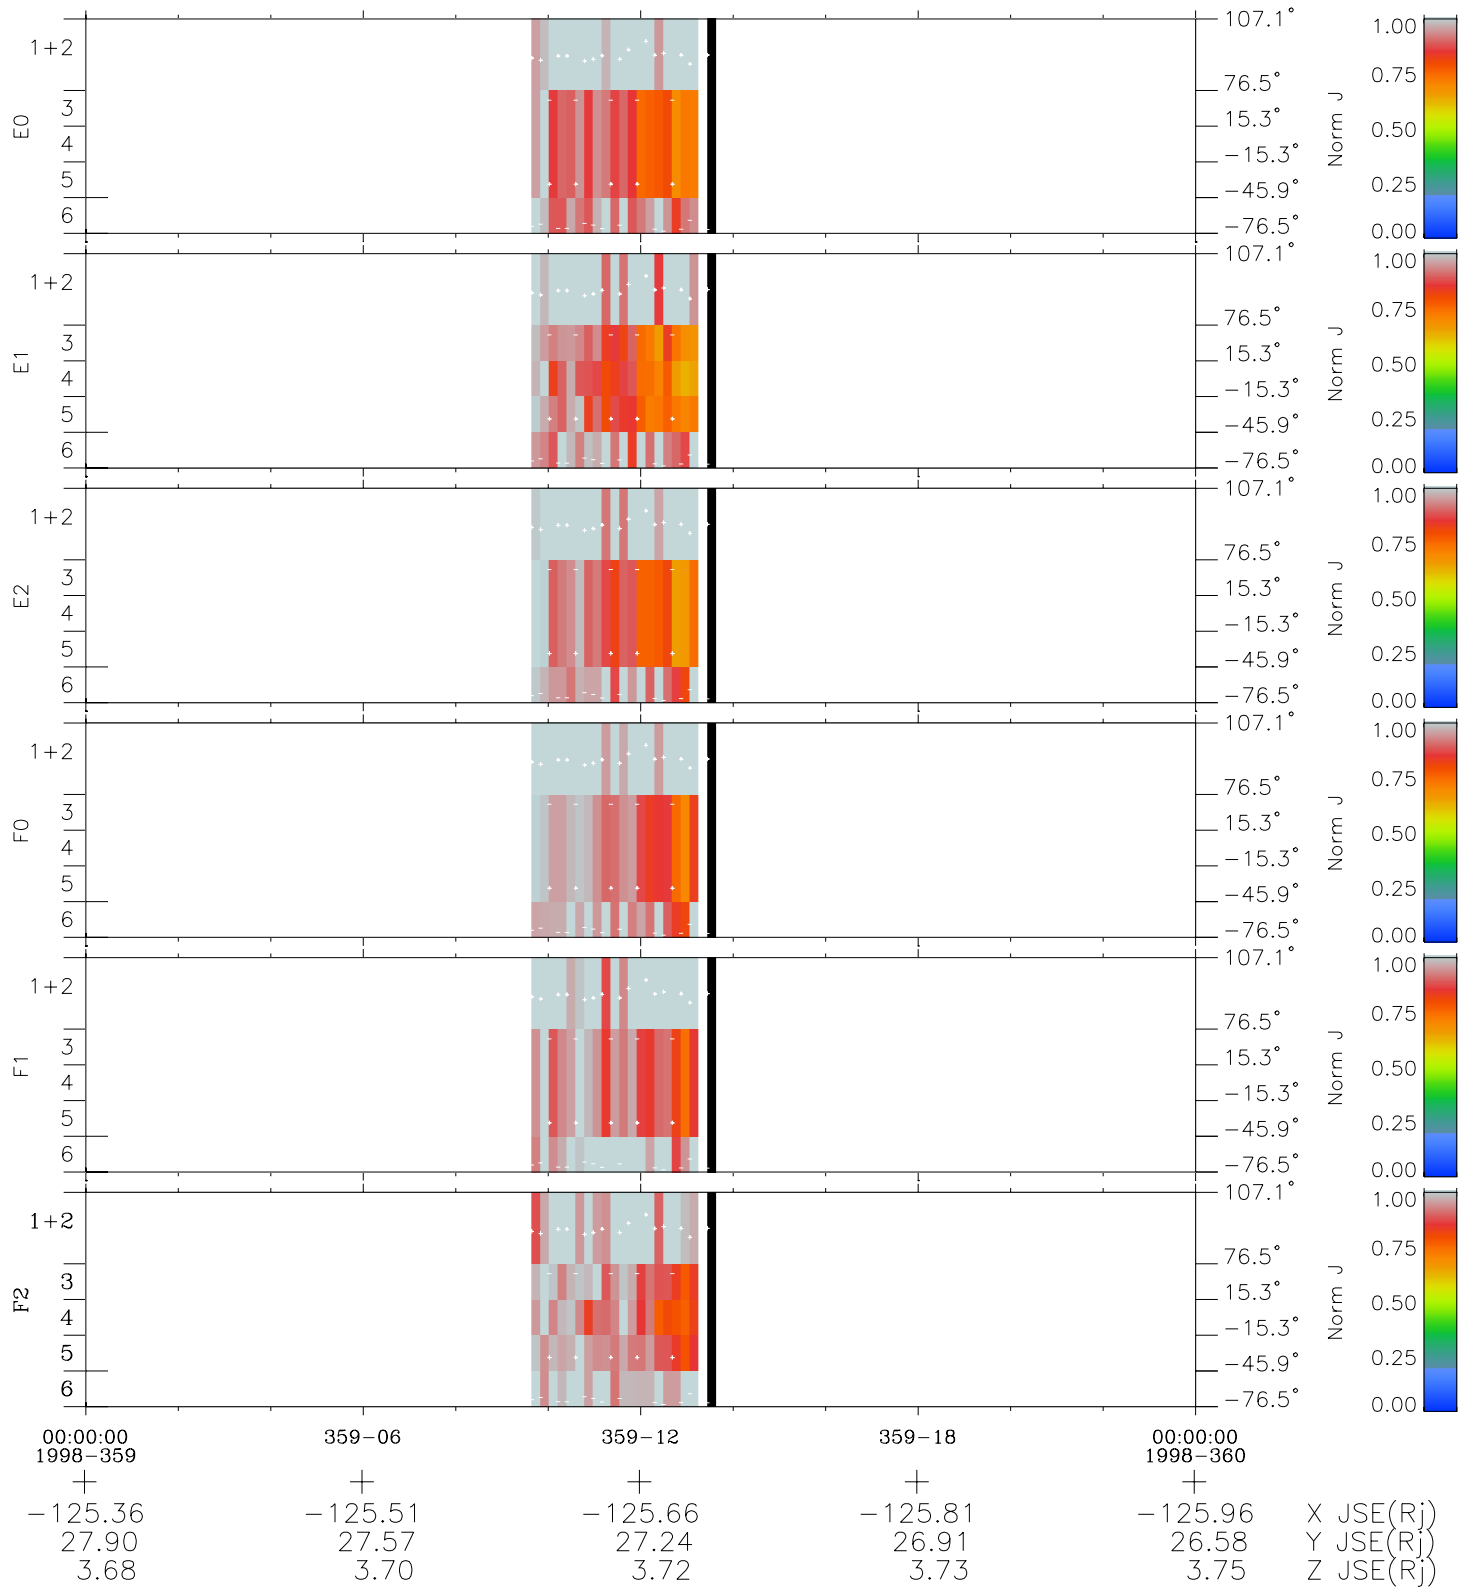

Galileo EPD Real Elevation Anisotropies 98359

Software Version: RTELEV_NORM V 1.20
Data Production: 06-03-00
Plot Production: Sun Sep 16 19:47:53 2001
Color File: wondr3
Geofactor File: 1.1

- ◇ = Jupiter look direction
- = Corotation look direction