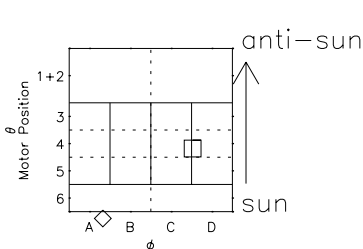

Galileo EPD Real Elevation Anisotropies 98359

Software Version: RTELEV_NORM V 1.20
Data Production: 06-03-00
Plot Production: Sun Sep 16 19:47:51 2001
Color File: wondr3
Geofactor File: 1.1

- ◇ = Jupiter look direction
- = Corotation look direction