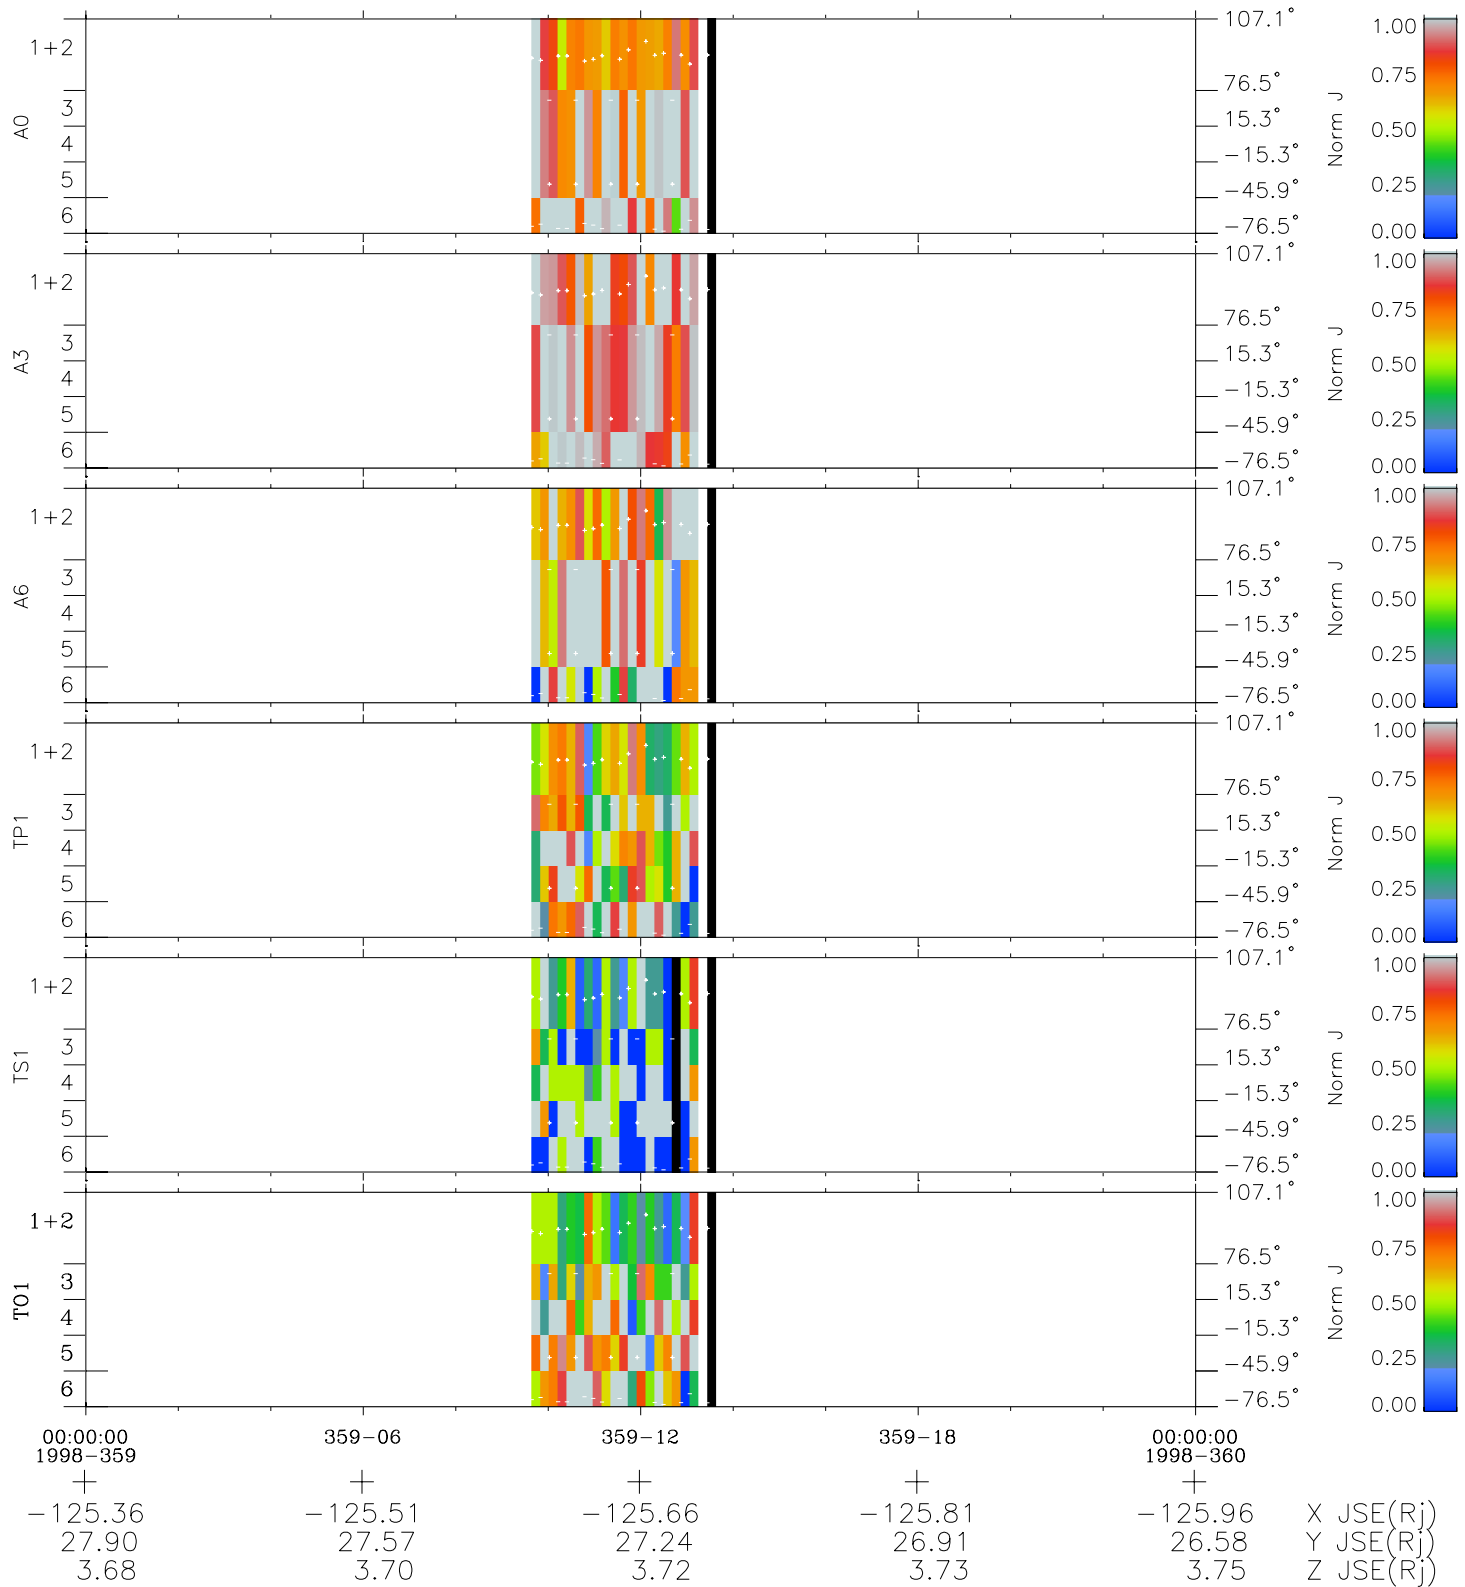

Galileo EPD Real Elevation Anisotropies 98359

Software Version: RTELEV_NORM V 1.20
Data Production: 06-03-00
Plot Production: Sun Sep 16 19:47:51 2001
Color File: wondr3
Geofactor File: 1.1

- ◇ = Jupiter look direction
- = Corotation look direction