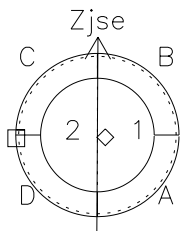

Galileo EPD Real Time Azimuth Anisotropies 98359

Software Version: RTAZIM_NORM V 1.20
Data Production: 06-03-00
Plot Production: Sun Sep 16 19:48:06 2001
Color File: wondr3
Geofactor File: 1.1

- ◇ = Jupiter look direction
- = Corotation look direction