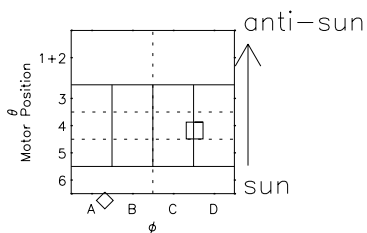

Galileo EPD Real Time Azimuth Anisotropies 98359

Software Version: RTAZIM_NORM V 1.20
Data Production: 06-03-00
Plot Production: Sun Sep 16 19:48:06 2001
Color File: wondr3
Geofactor File: 1.1

- ◇ = Jupiter look direction
- = Corotation look direction