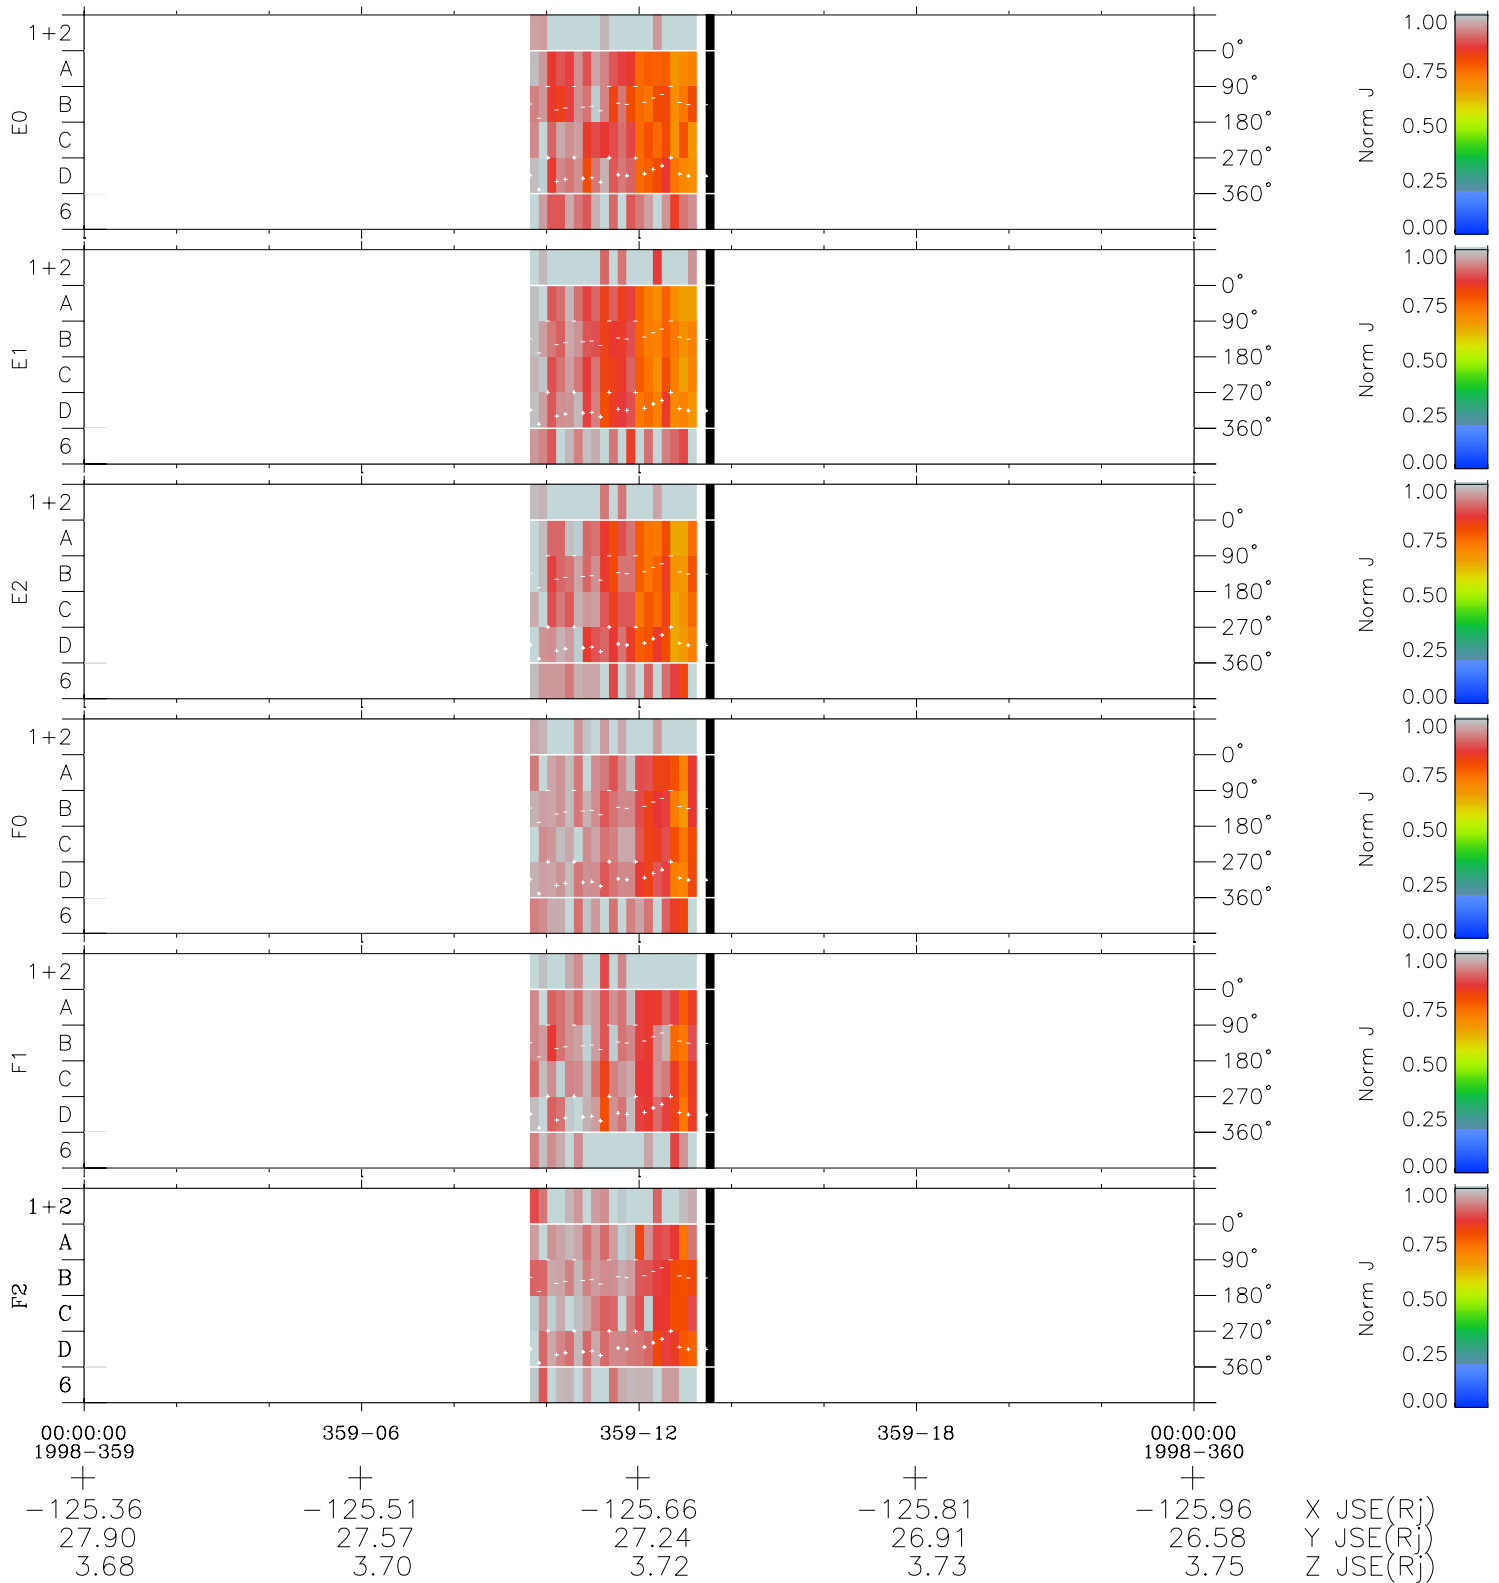

Galileo EPD Real Time Azimuth Anisotropies 98359

Software Version: RTAZIM_NORM V 1.20
Data Production: 06-03-00
Plot Production: Sun Sep 16 19:48:06 2001
Color File: wondr3
Geofactor File: 1.1

- ◇ = Jupiter look direction
- = Corotation look direction