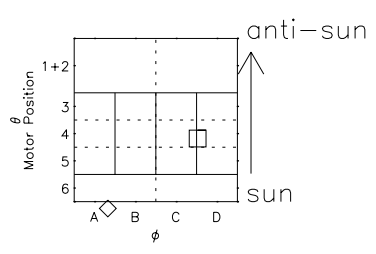

Galileo EPD Real Time Azimuth Anisotropies 98359

Software Version: RTAZIM_MEAN V 1.20
 Data Production: 06-03-00
 Plot Production: Sun Sep 16 19:47:58 2001
 Color File: wondr3
 Geofactor File: 1.1

◇ = Jupiter look direction
 □ = Corotation look direction