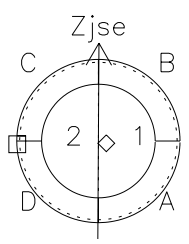

Galileo EPD Real Time Azimuth Anisotropies 98359

Software Version: RTAZIM_MEAN V 1.20
 Data Production: 06-03-00
 Plot Production: Sun Sep 16 19:47:58 2001
 Color File: wondr3
 Geofactor File: 1.1

◇ = Jupiter look direction
 □ = Corotation look direction