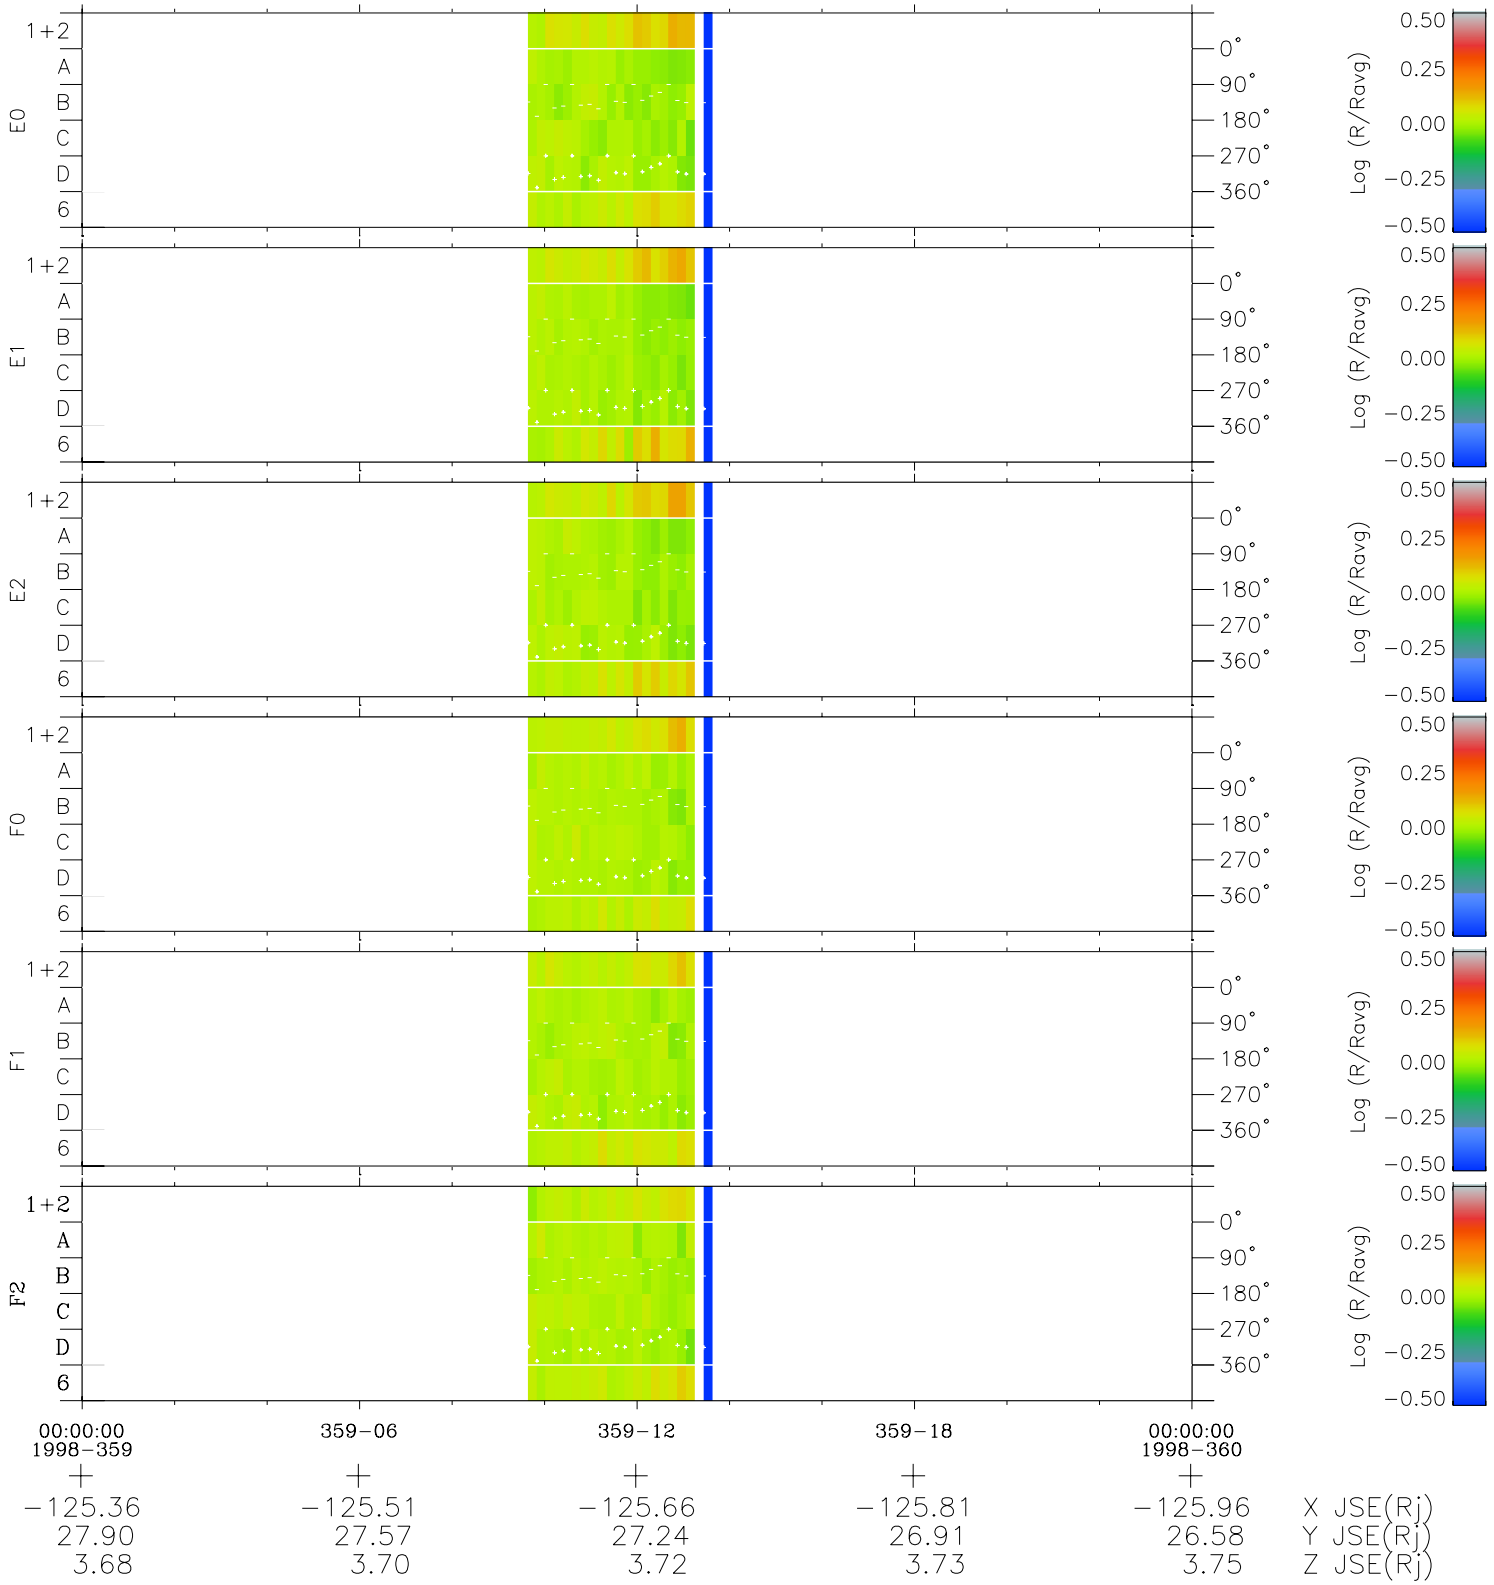

Galileo EPD Real Time Azimuth Anisotropies 98359

Software Version: RTAZIM_MEAN V 1.20
 Data Production: 06-03-00
 Plot Production: Sun Sep 16 19:47:58 2001
 Color File: wondr3
 Geofactor File: 1.1

◇ = Jupiter look direction
 □ = Corotation look direction