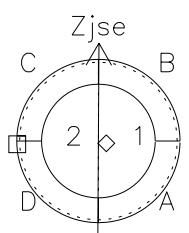

Galileo EPD Real Time Azimuth Anisotropies 98359

Software Version: RTAZIM_MEAN V 1.20
Data Production: 06-03-00
Plot Production: Sun Sep 16 19:47:56 2001
Color File: wondr3
Geofactor File: 1.1

◇ = Jupiter look direction
□ = Corotation look direction