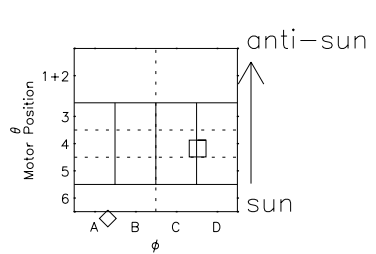

Galileo EPD Real Time Azimuth Anisotropies 98359

Software Version: RTAZIM_MEAN V 1.20
Data Production: 06-03-00
Plot Production: Sun Sep 16 19:47:56 2001
Color File: wondr3
Geofactor File: 1.1

◇ = Jupiter look direction
□ = Corotation look direction