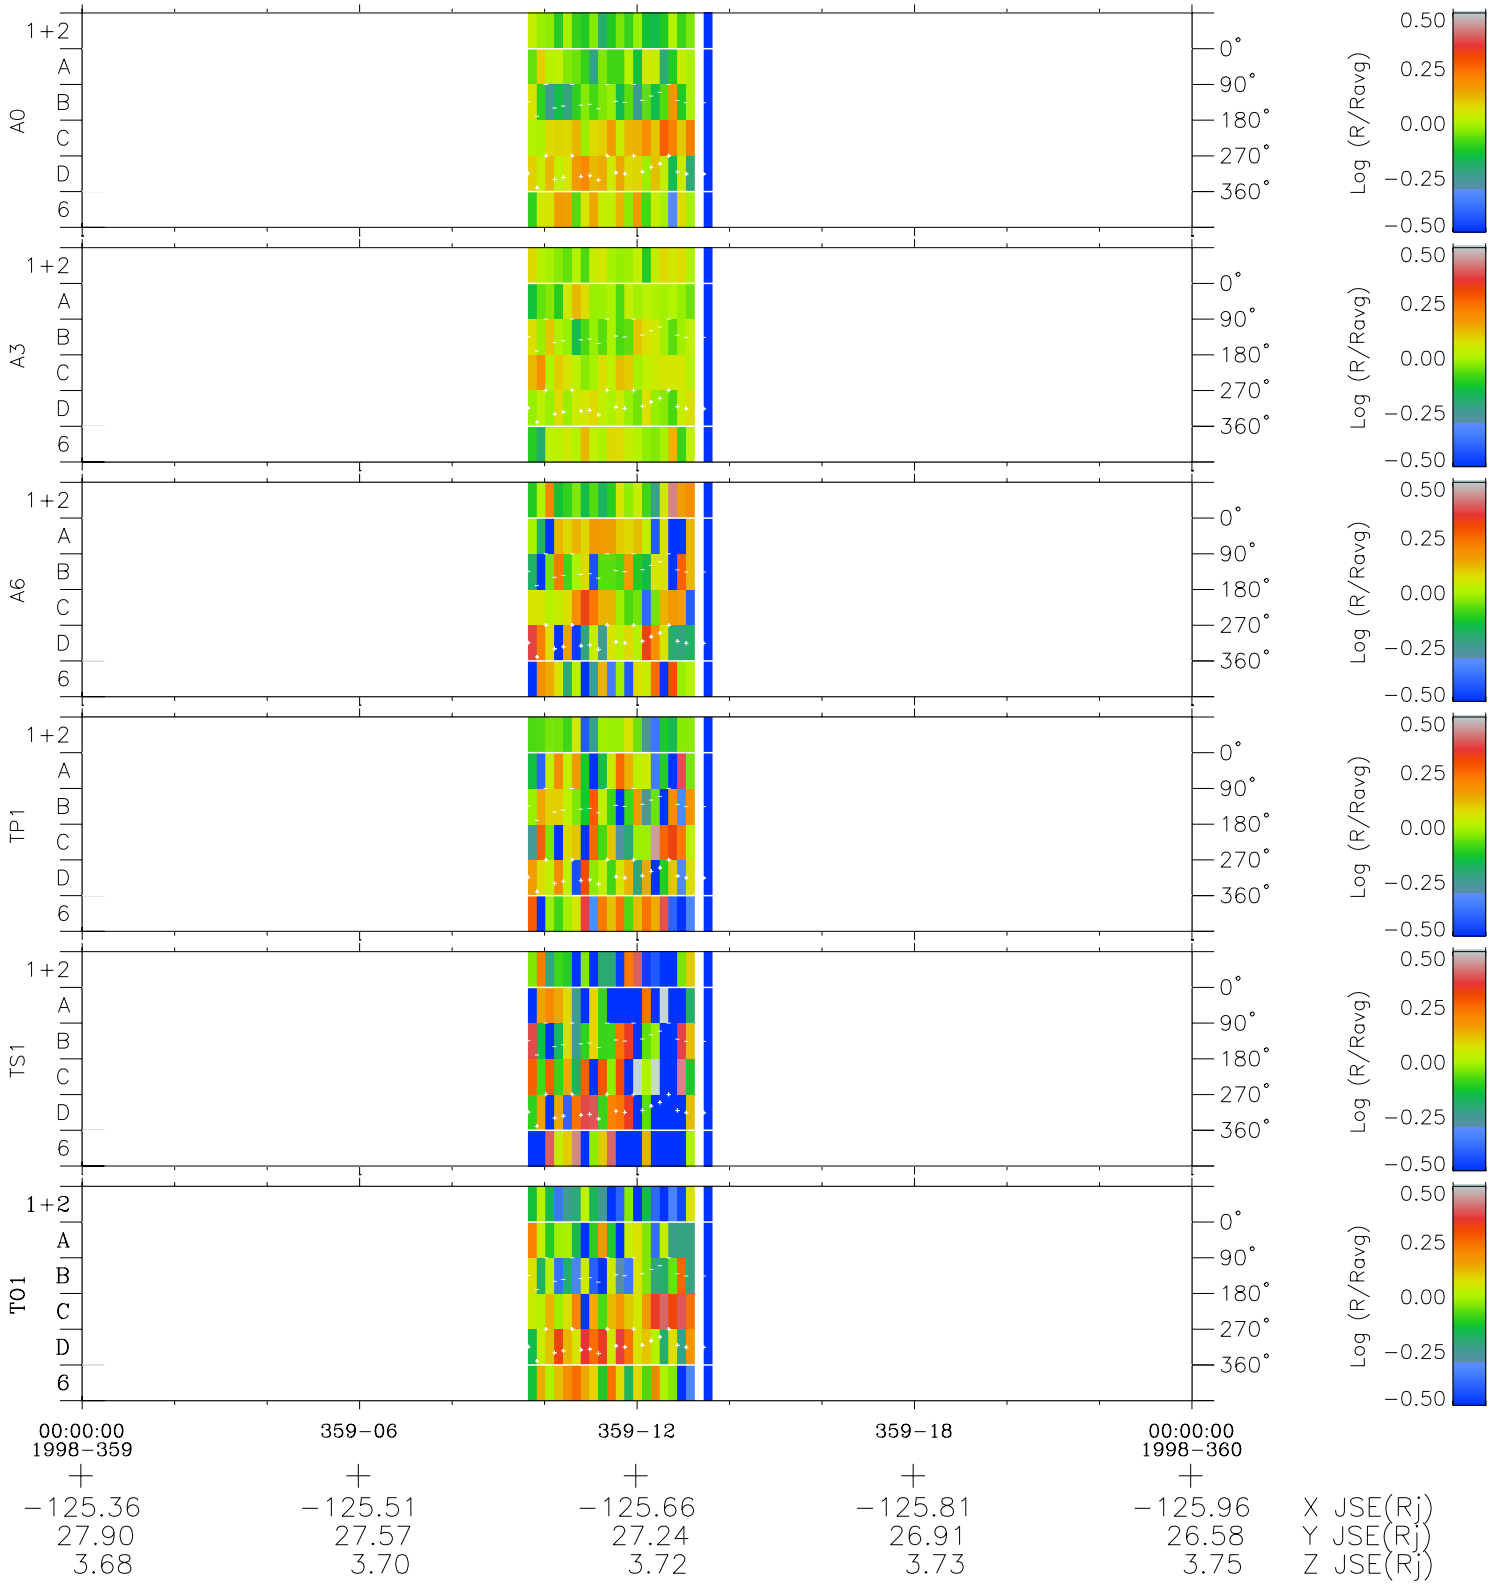

Galileo EPD Real Time Azimuth Anisotropies 98359

Software Version: RTAZIM_MEAN V 1.20
Data Production: 06-03-00
Plot Production: Sun Sep 16 19:47:56 2001
Color File: wondr3
Geofactor File: 1.1

◇ = Jupiter look direction
□ = Corotation look direction