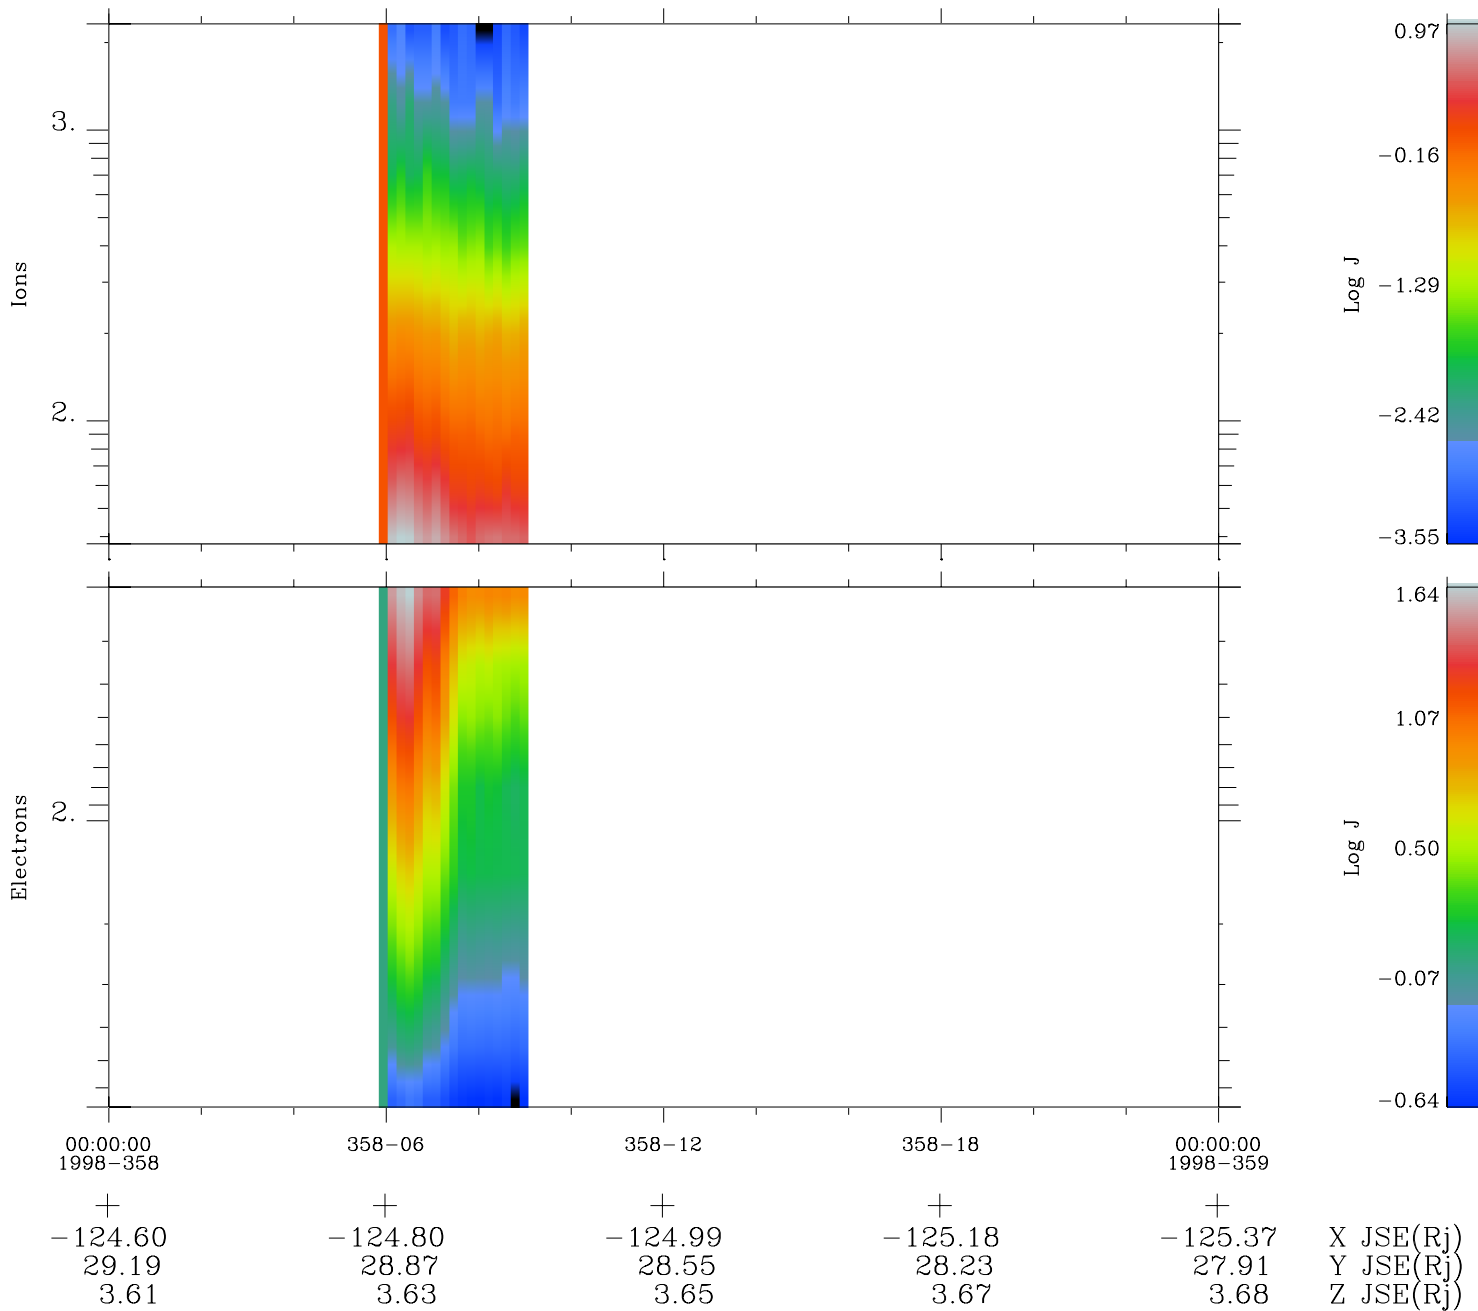

Galileo EPD Real Time Omni Spectrum 98358

Software Version: RTSPEC_OMNI V 1.20
 Data Production: 06-03-00
 Plot Production: Sun Sep 16 19:41:12 2001
 Color File: wondr3
 Geofactor File: 1.1

- ◇ = Jupiter look direction
- = Corotation look direction