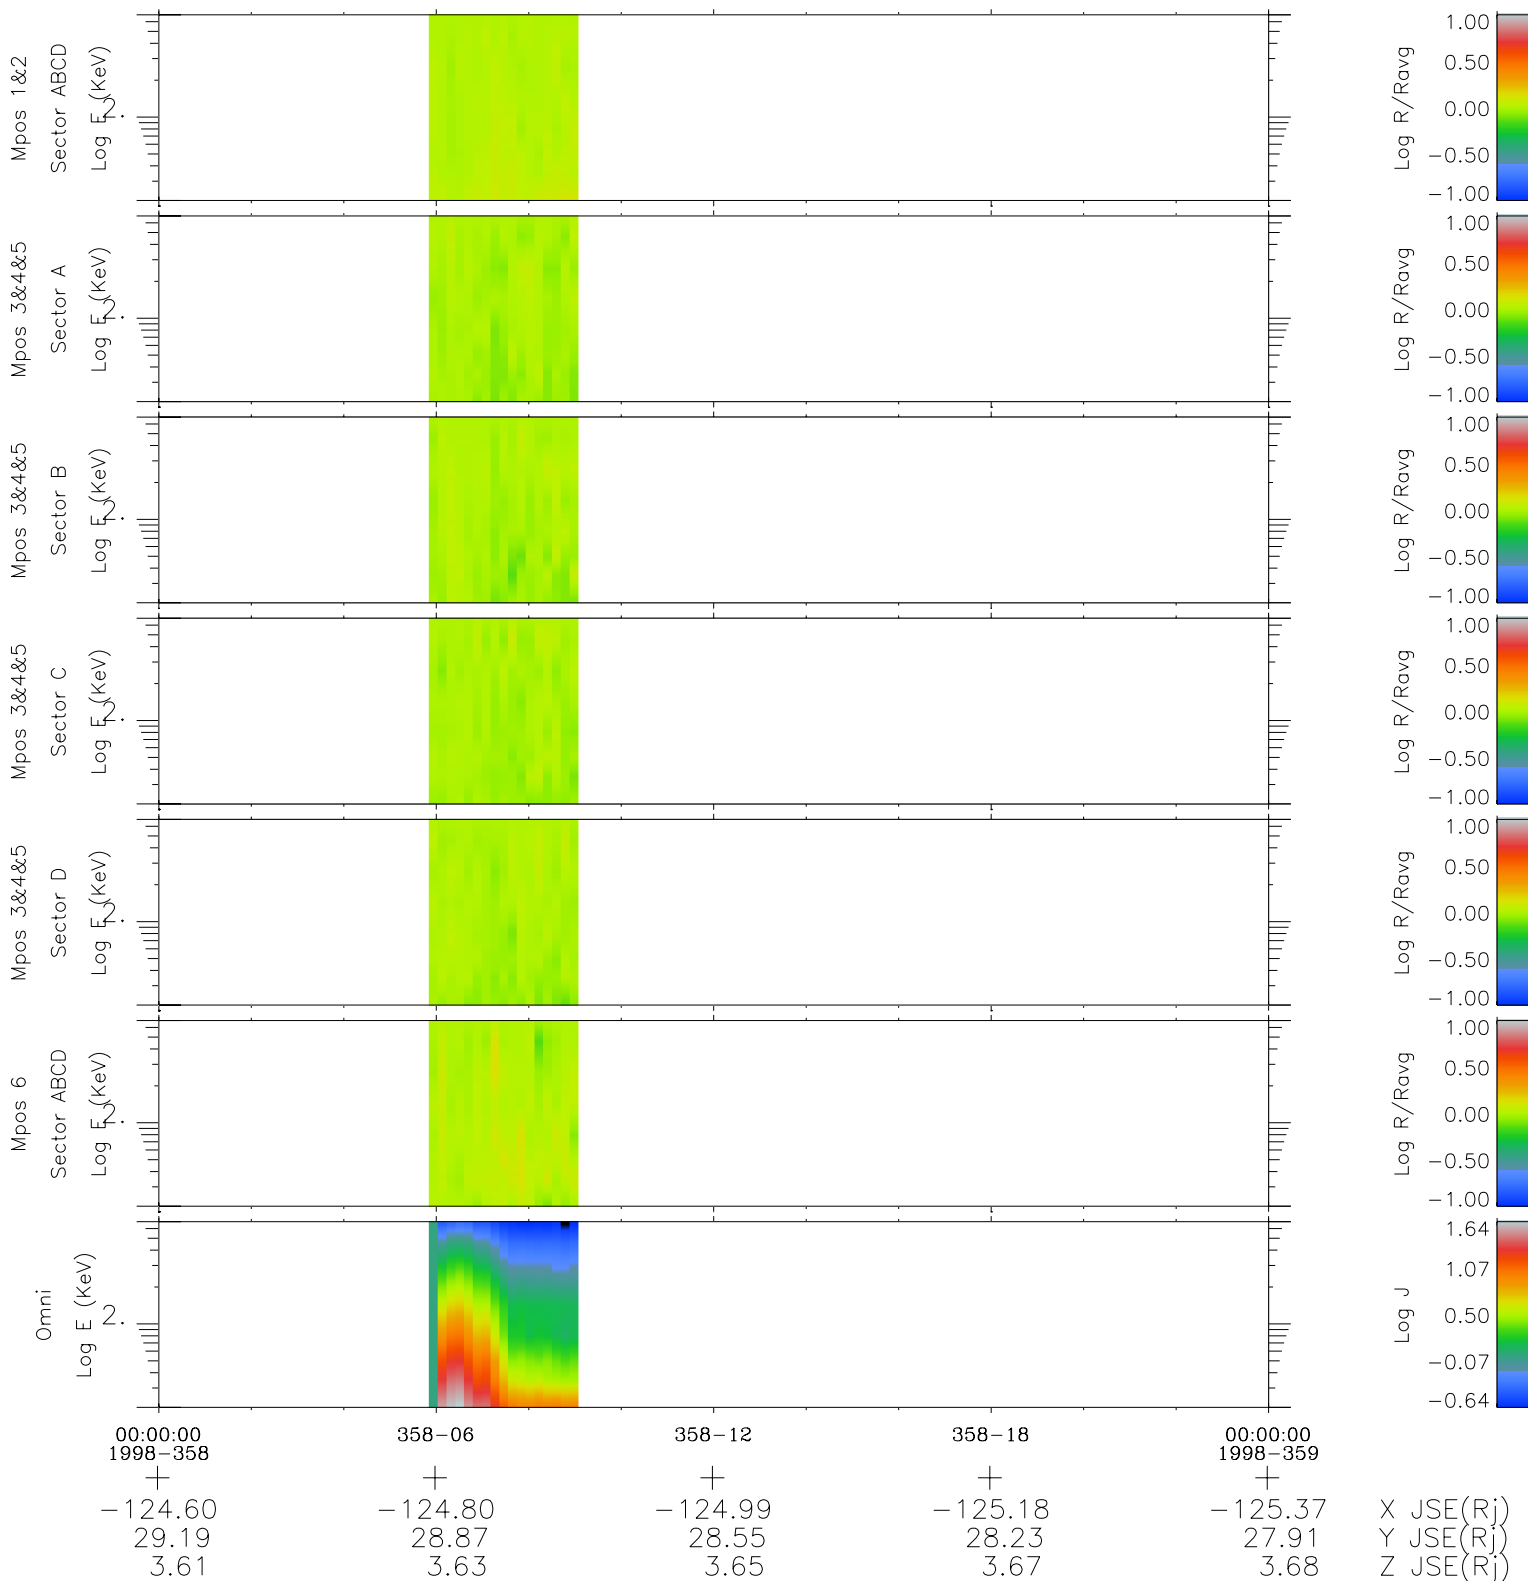

Galileo EPD Real Time R6 Electrons Spectra 98358

Software Version: RTSPEC_R6 V 1.20
 Data Production: 06-03-00
 Plot Production: Sun Sep 16 19:41:09 2001
 Color File: wondr3
 Geofactor File: 1.1

- ◇ = Jupiter look direction
- = Corotation look direction