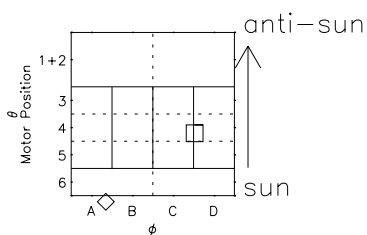

Galileo EPD Real Time R6 Electrons Spectra 98358

Software Version: RTSPEC_R6 V 1.20
 Data Production: 06-03-00
 Plot Production: Sun Sep 16 19:41:09 2001
 Color File: wondr3
 Geofactor File: 1.1

- ◇ = Jupiter look direction
- = Corotation look direction