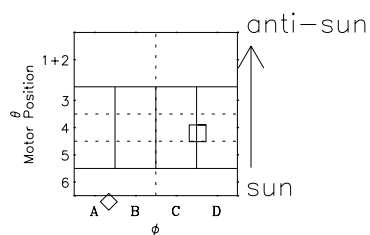

# Galileo EPD Real-Time Omni 98358

Software Version: RTLINE\_OMNI V 1.20  
Data Production: 06-03-00  
Plot Production: Sun Sep 16 19:41:58 2001

◇ = Jupiter look direction  
□ = Corotation look direction