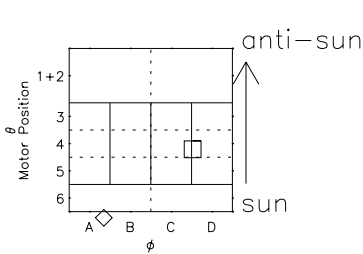

Galileo EPD Real Elevation Anisotropies 98358

Software Version: RTELEV_NORM V 1.20
Data Production: 06-03-00
Plot Production: Sun Sep 16 19:41:41 2001
Color File: wondr3
Geofactor File: 1.1

- ◇ = Jupiter look direction
- = Corotation look direction