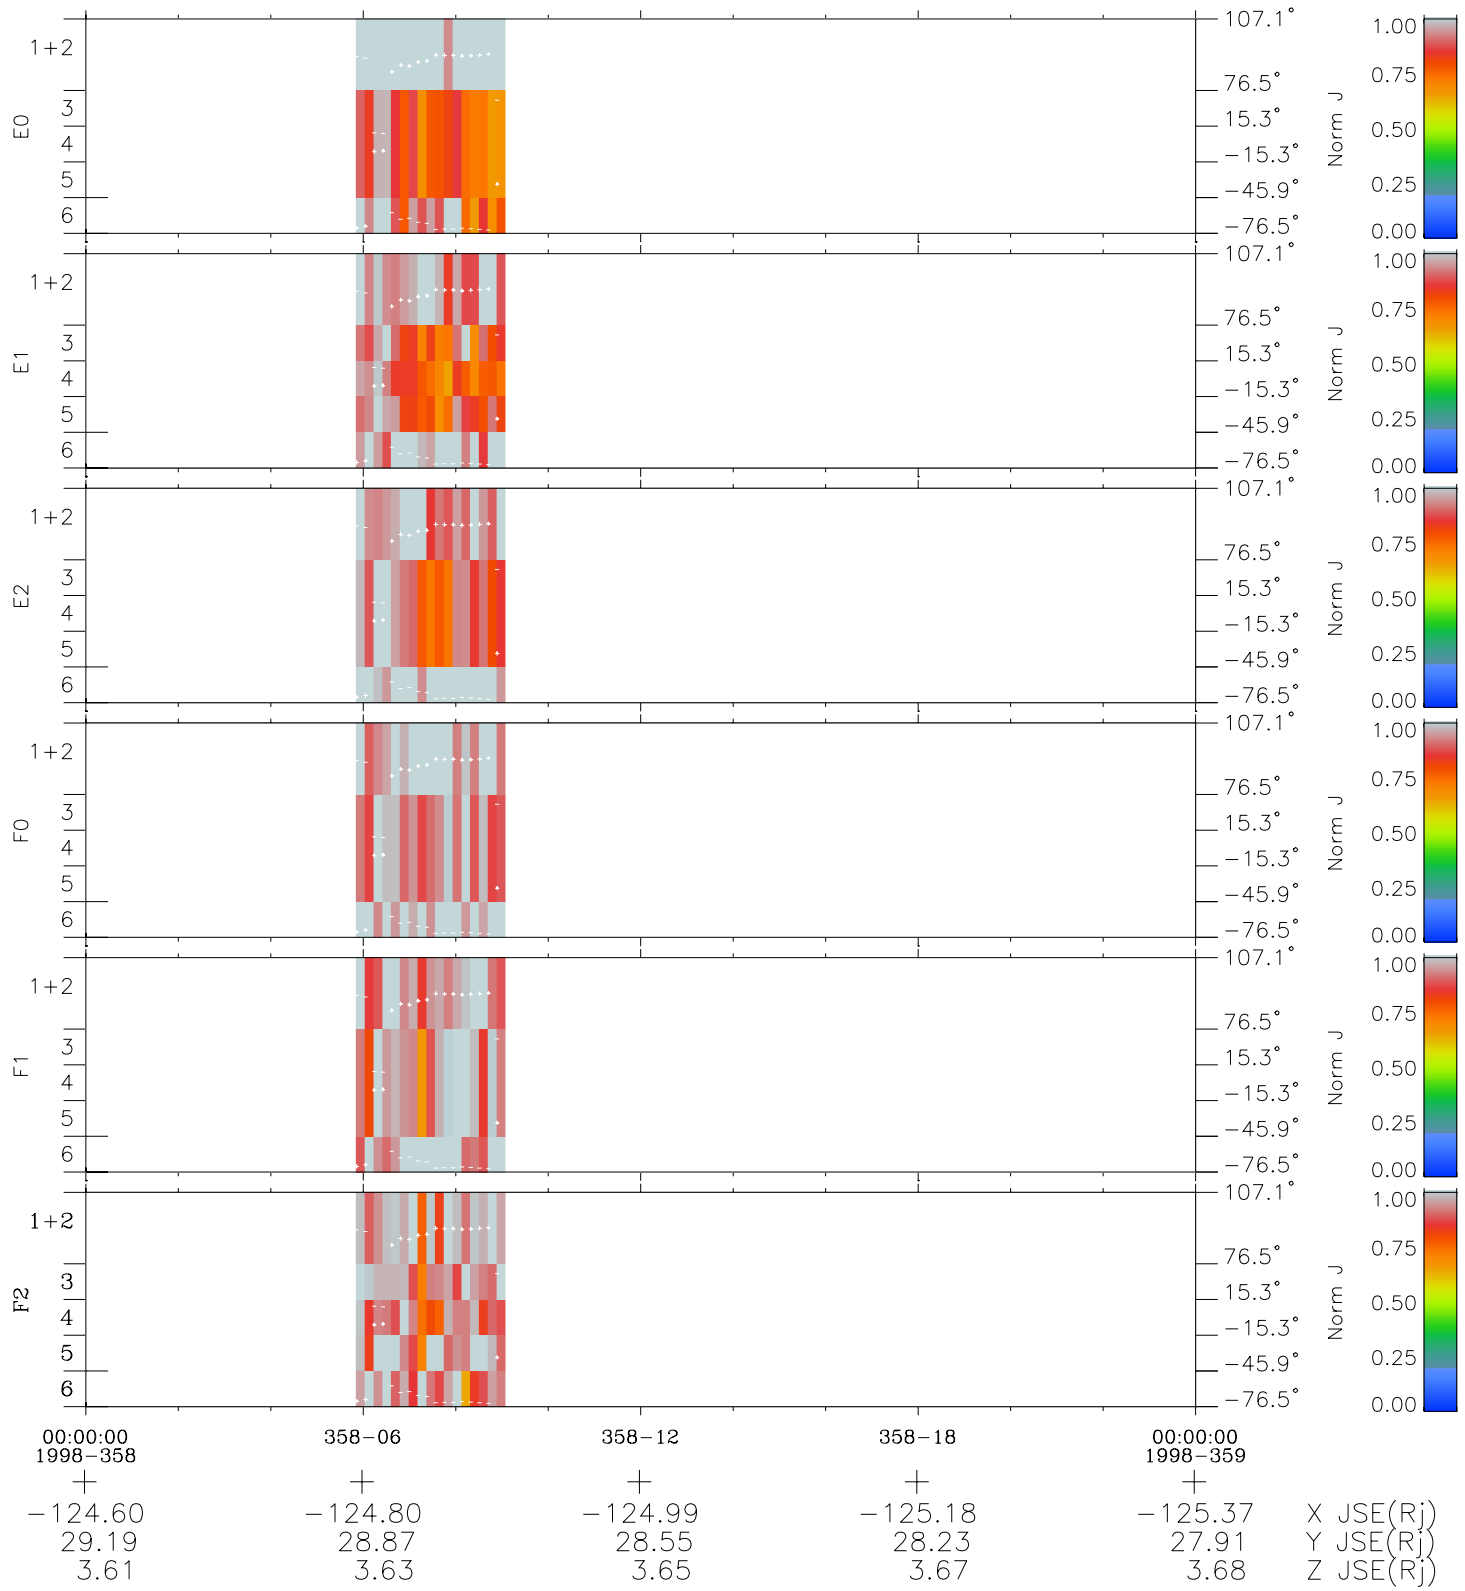

Galileo EPD Real Elevation Anisotropies 98358

Software Version: RTELEV_NORM V 1.20
Data Production: 06-03-00
Plot Production: Sun Sep 16 19:41:41 2001
Color File: wondr3
Geofactor File: 1.1

- ◇ = Jupiter look direction
- = Corotation look direction