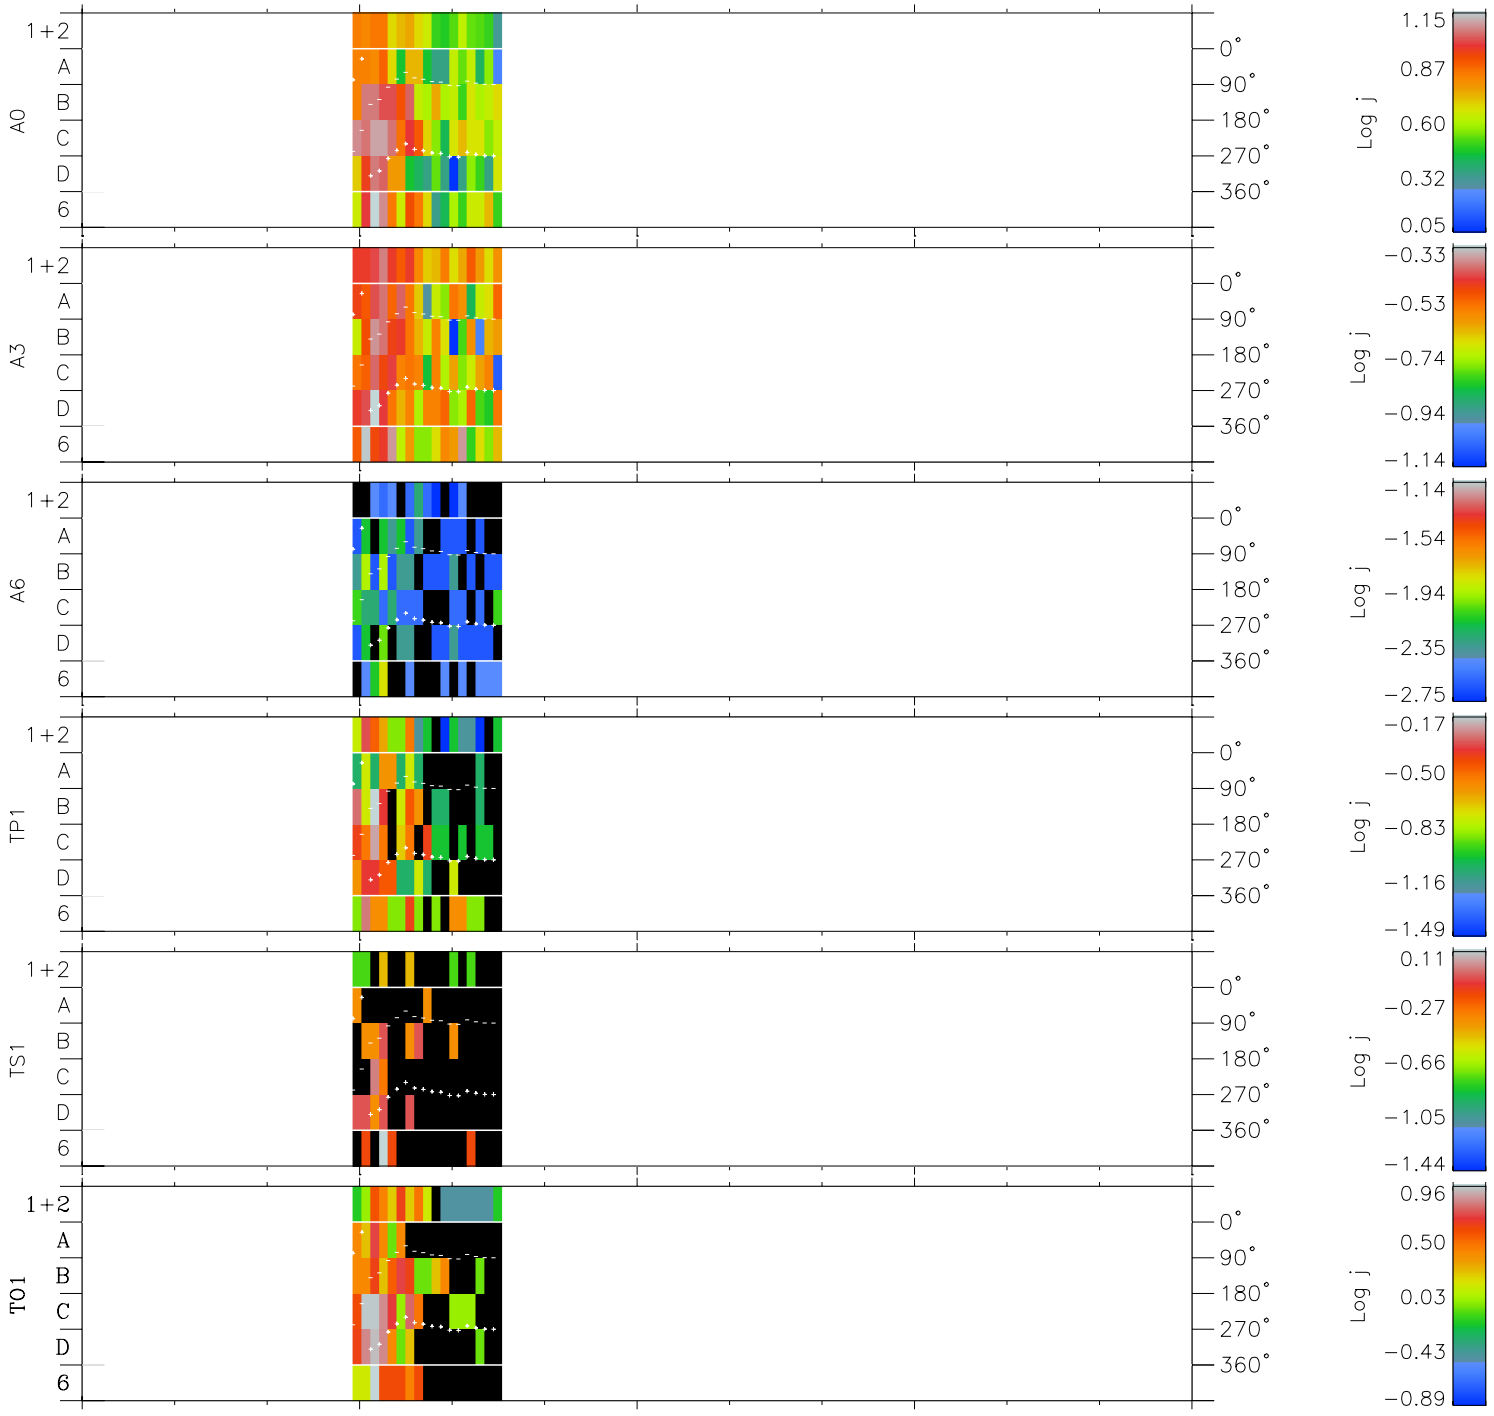

Galileo EPD Real Time Azimuth Anisotropies 98358

Software Version: RTAZIM_FLUX V 1.20
 Data Production: 06-03-00
 Plot Production: Sun Sep 16 19:41:48 2001
 Color File: wondr3
 Geofactor File: 1.1

00:00:00 1998-358	358-06	358-12	358-18	00:00:00 1998-359	
+	+	+	+	+	X JSE(R _j)
-124.60	-124.80	-124.99	-125.18	-125.37	Y JSE(R _j)
29.19	28.87	28.55	28.23	27.91	Z JSE(R _j)
3.61	3.63	3.65	3.67	3.68	

- ◇ = Jupiter look direction
- = Corotation look direction