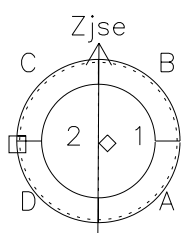

Galileo EPD Real Time Azimuth Anisotropies 98358

Software Version: RTAZIM_FLUX V 1.20
 Data Production: 06-03-00
 Plot Production: Sun Sep 16 19:41:48 2001
 Color File: wondr3
 Geofactor File: 1.1

00:00:00 1998-358	358-06	358-12	358-18	00:00:00 1998-359	
+	+	+	+	+	X JSE(R _j)
-124.60	-124.80	-124.99	-125.18	-125.37	Y JSE(R _j)
29.19	28.87	28.55	28.23	27.91	Z JSE(R _j)
3.61	3.63	3.65	3.67	3.68	

- ◇ = Jupiter look direction
- = Corotation look direction