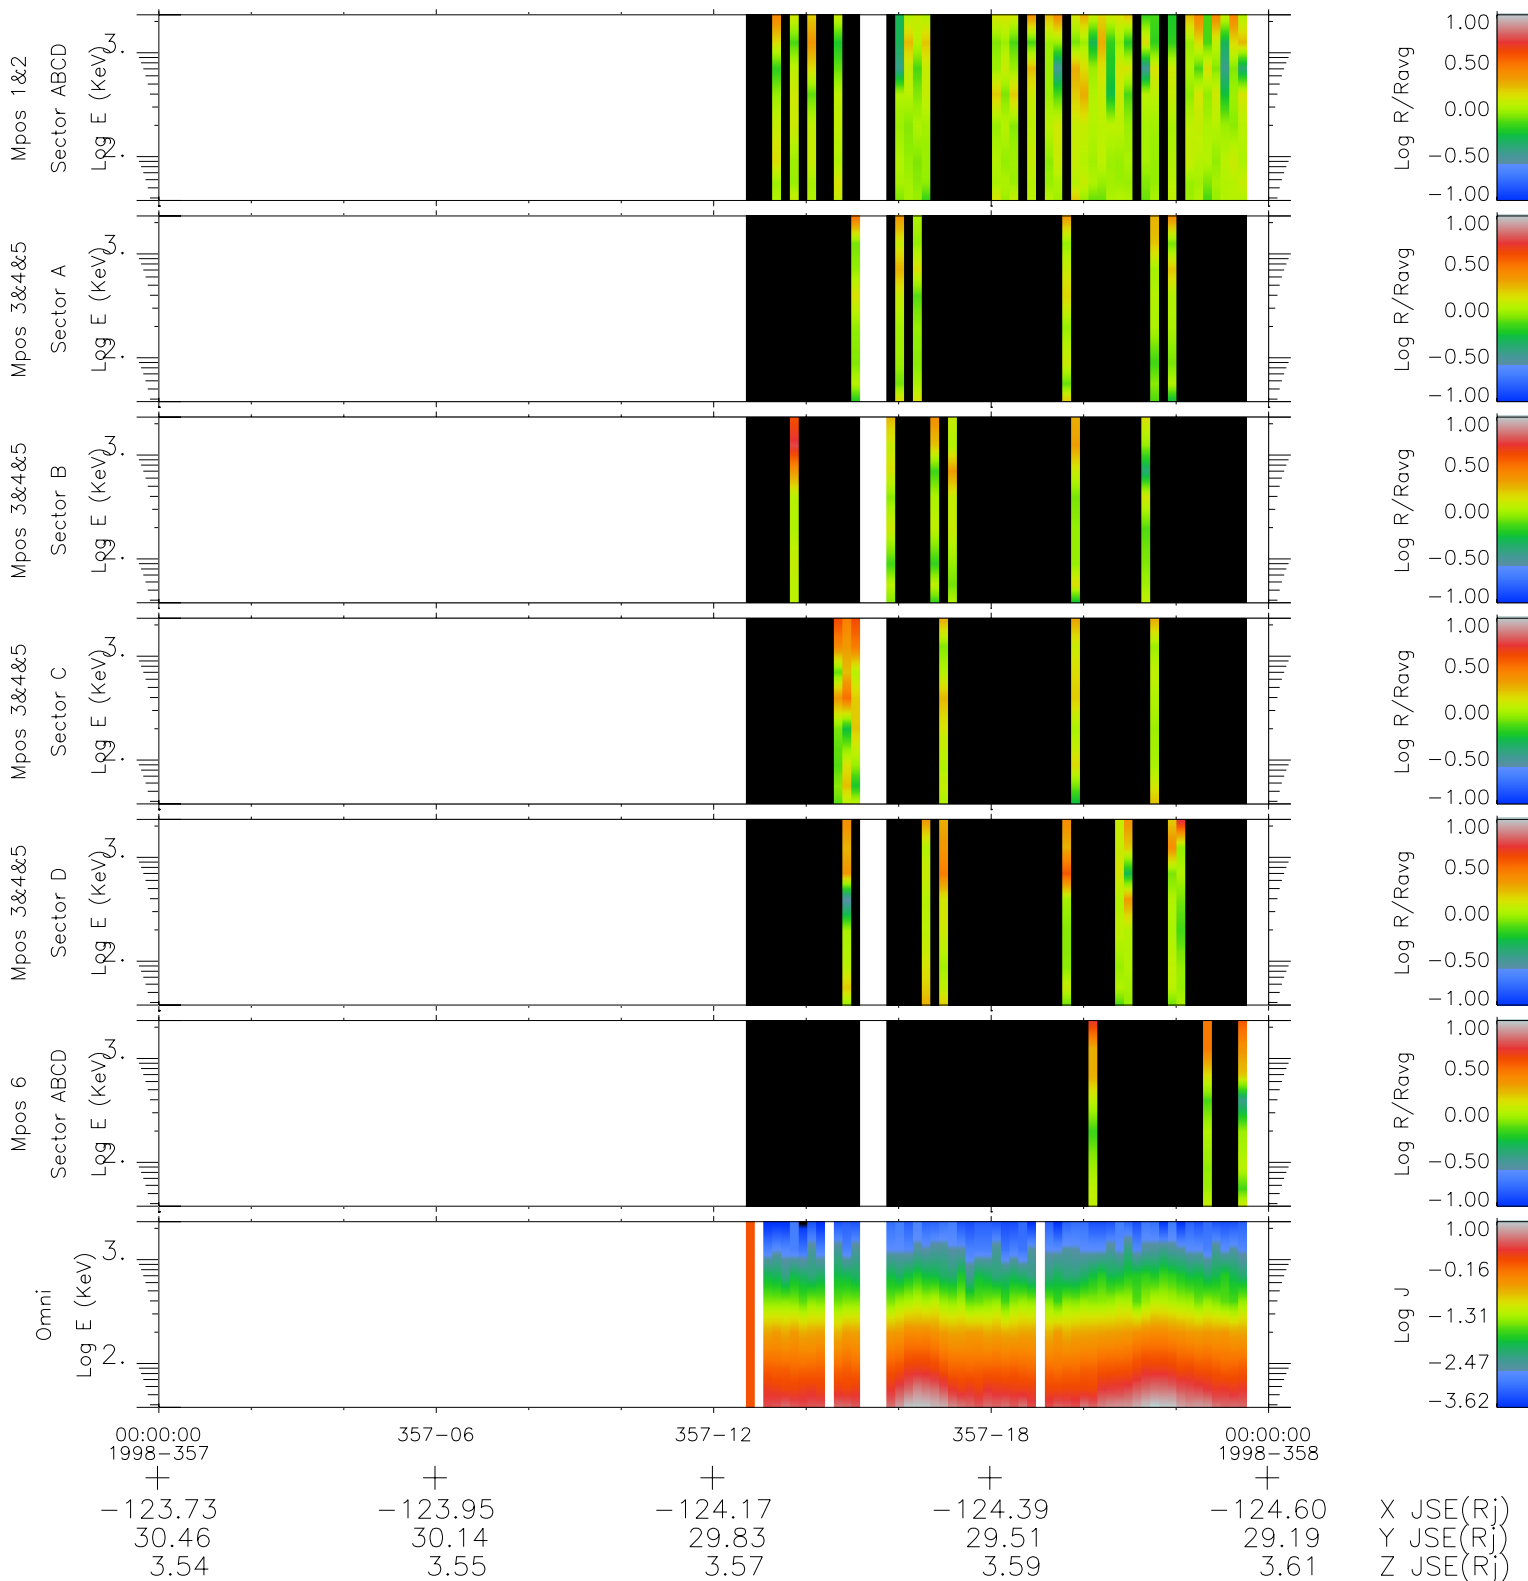

Galileo EPD Real Time R6 Ions Spectra 98357

Software Version: RTSPEC_R6 V 1.20
 Data Production: 06-03-00
 Plot Production: Sun Sep 16 19:34:28 2001
 Color File: wondr3
 Geofactor File: 1.1

- ◇ = Jupiter look direction
- = Corotation look direction