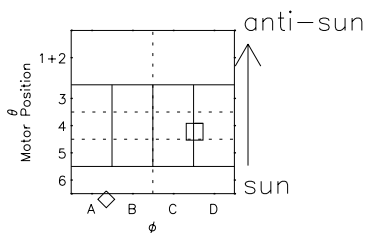

Galileo EPD Real Time R6 Ions Spectra 98357

Software Version: RTSPEC_R6 V 1.20
 Data Production: 06-03-00
 Plot Production: Sun Sep 16 19:34:28 2001
 Color File: wondr3
 Geofactor File: 1.1

- ◇ = Jupiter look direction
- = Corotation look direction