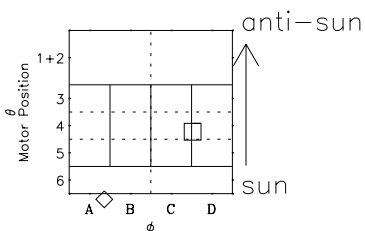

# Galileo EPD Real-Time Six-Sector 98357

Software Version: RTLINE\_R6 V 1.20  
Data Production: 06-03-00  
Plot Production: Sun Sep 16 19:35:48 2001

◇ = Jupiter look direction  
□ = Corotation look direction