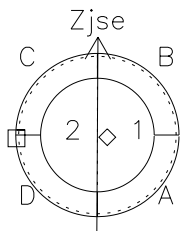

# Galileo EPD Real-Time Six-Sector 98357

Software Version: RTLINE\_R6 V 1.20  
Data Production: 06-03-00  
Plot Production: Sun Sep 16 19:35:48 2001

◇ = Jupiter look direction  
□ = Corotation look direction