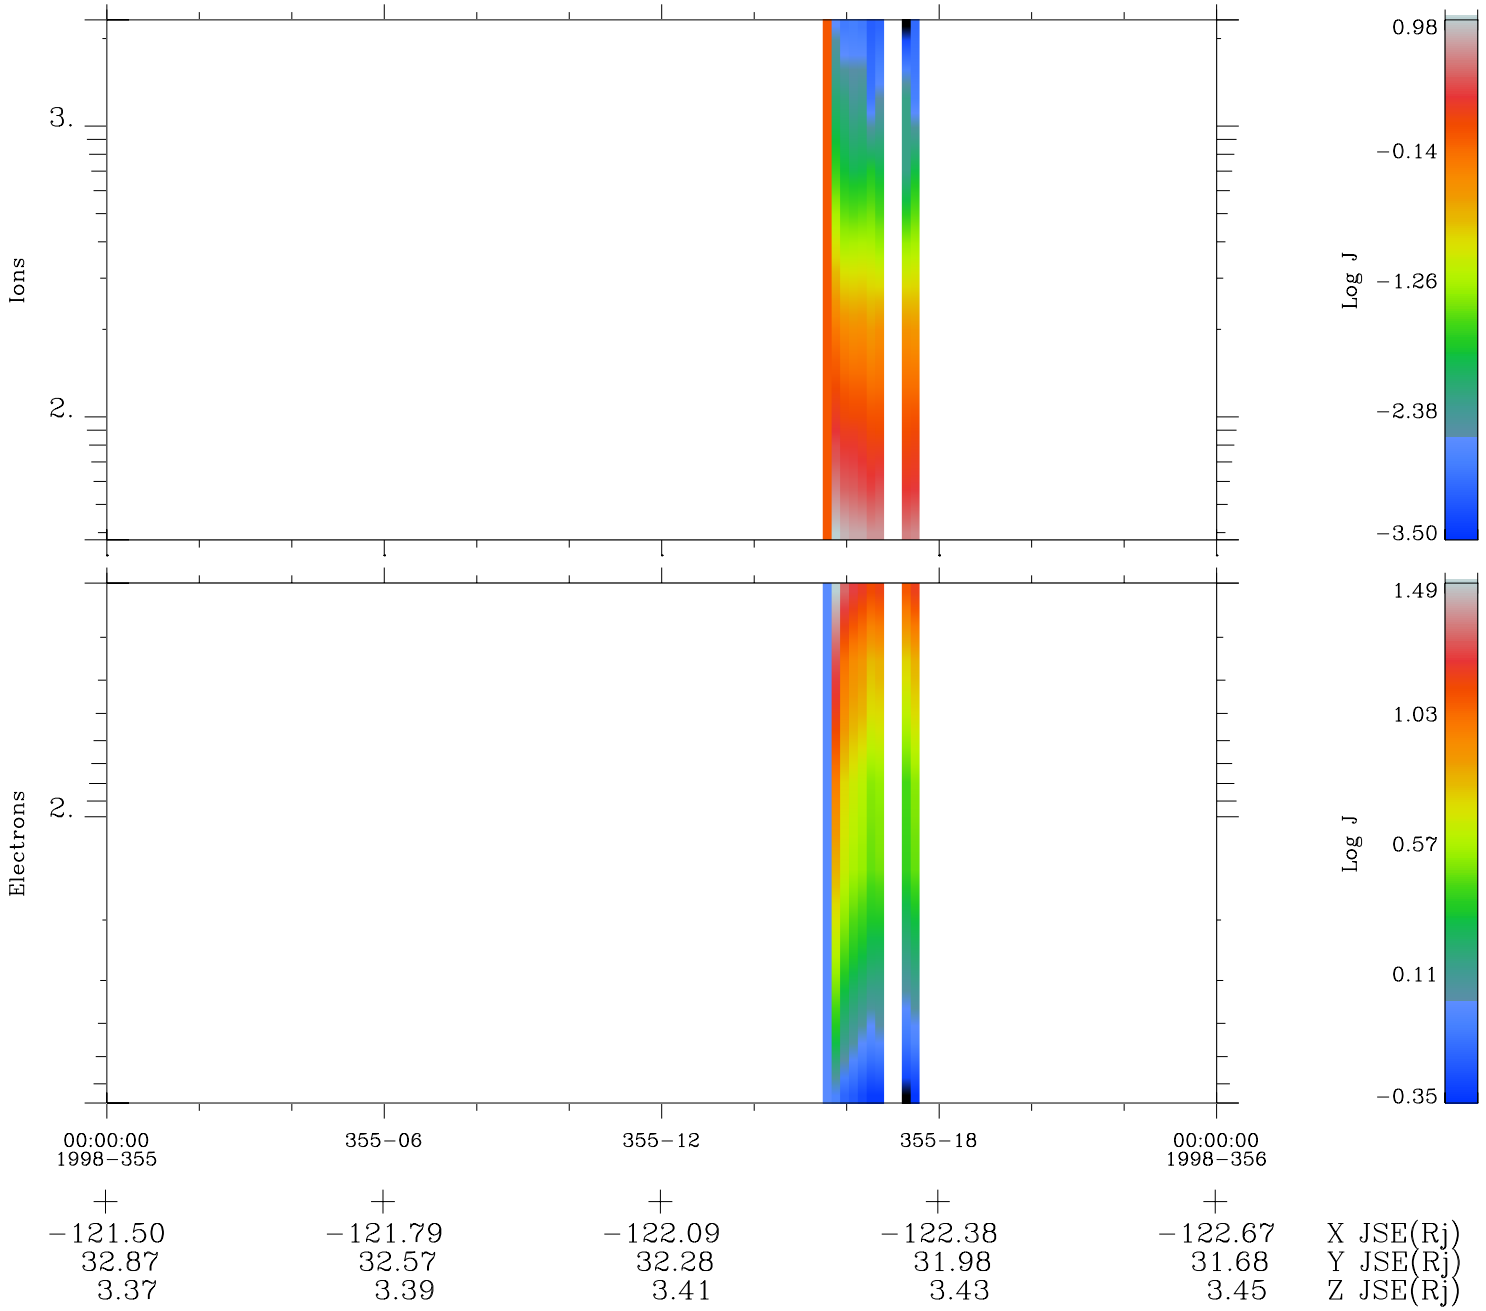

Galileo EPD Real Time Omni Spectrum 98355

Software Version: RTSPEC_OMNI V 1.20
 Data Production: 06-03-00
 Plot Production: Sun Sep 16 19:28:35 2001
 Color File: wondr3
 Geofactor File: 1.1

◇ = Jupiter look direction
 □ = Corotation look direction