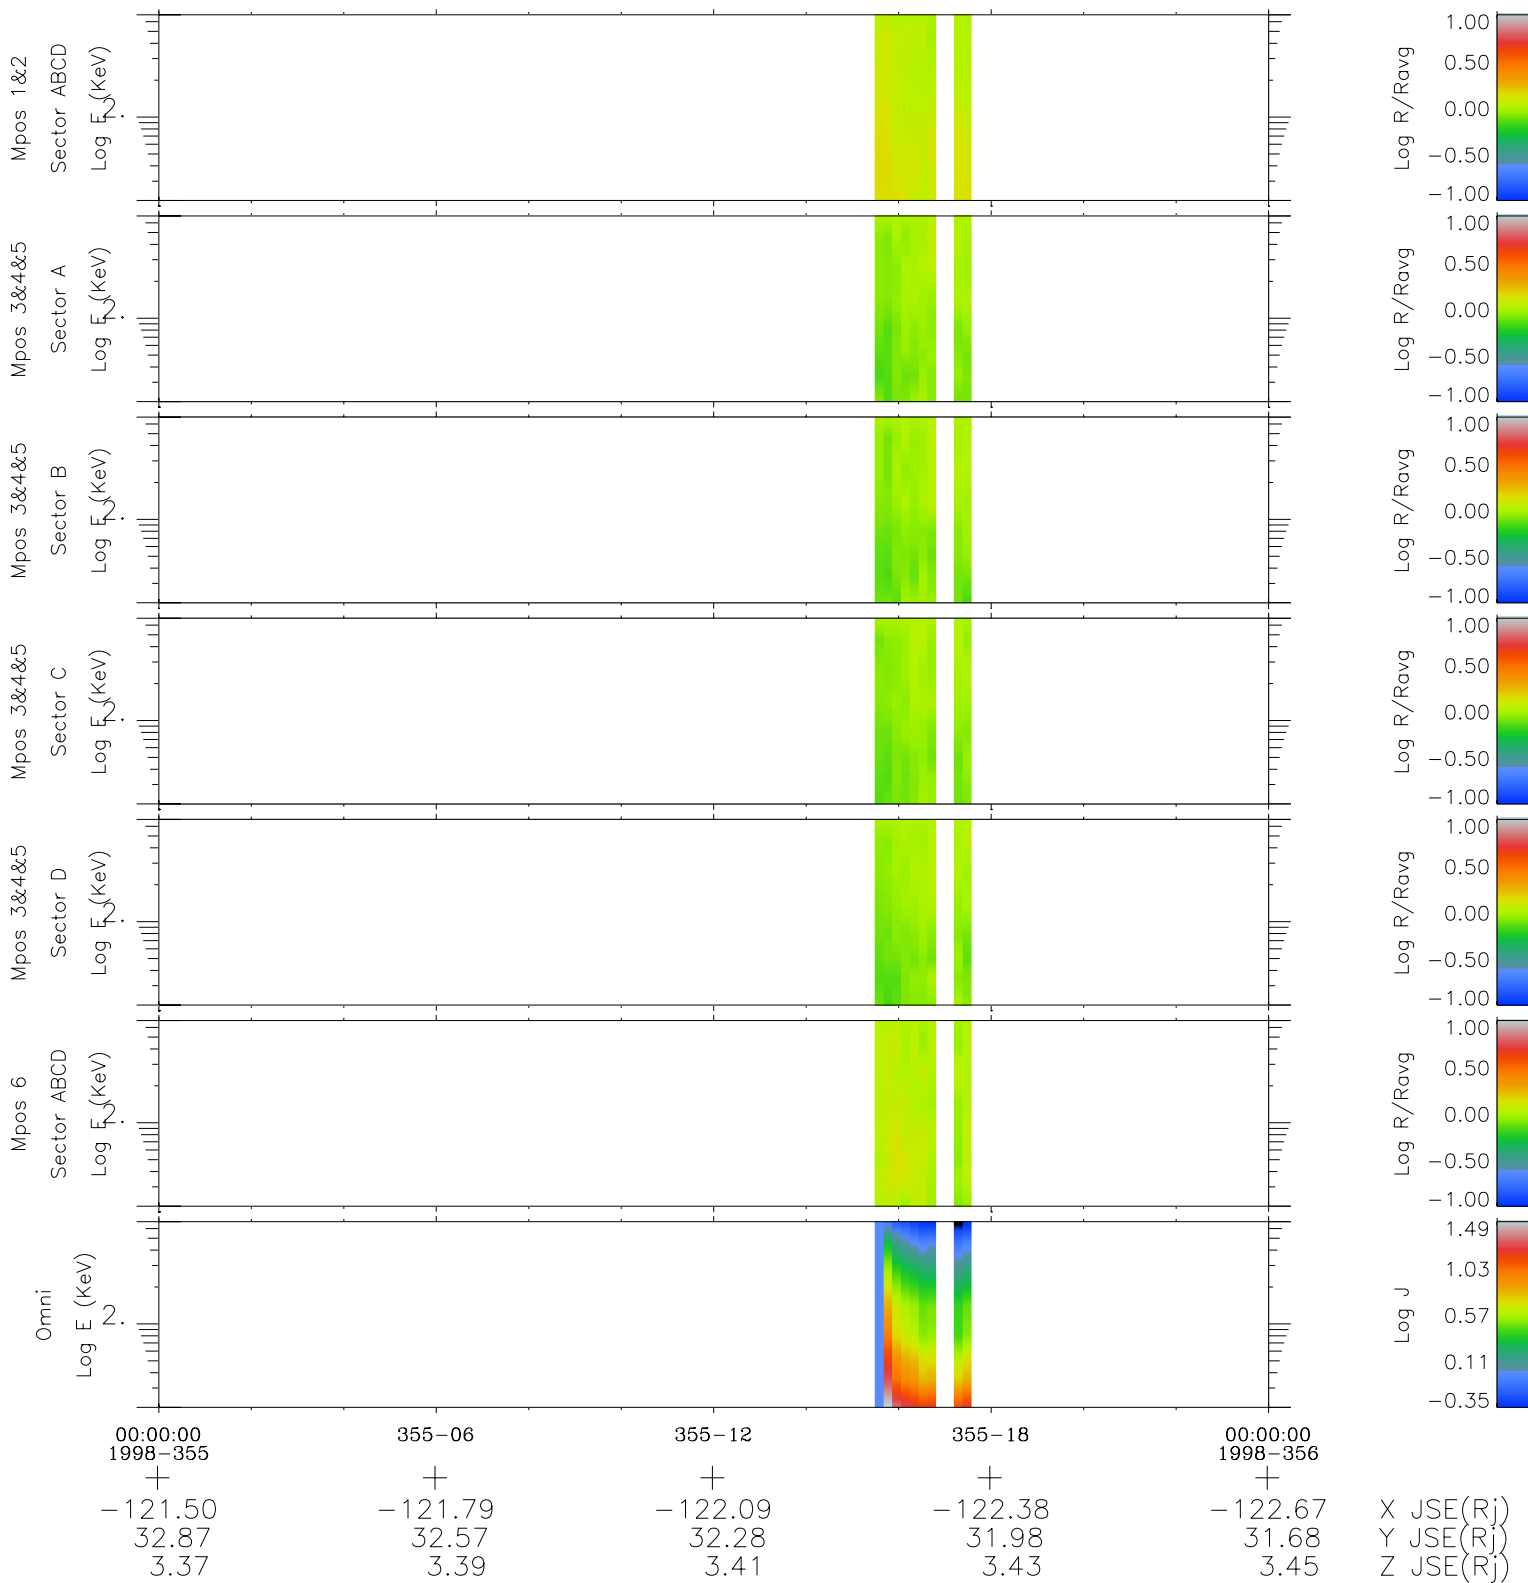

Galileo EPD Real Time R6 Electrons Spectra 98355

Software Version: RTSPEC_R6 V 1.20
 Data Production: 06-03-00
 Plot Production: Sun Sep 16 19:28:33 2001
 Color File: wondr3
 Geofactor File: 1.1

◇ = Jupiter look direction
 □ = Corotation look direction