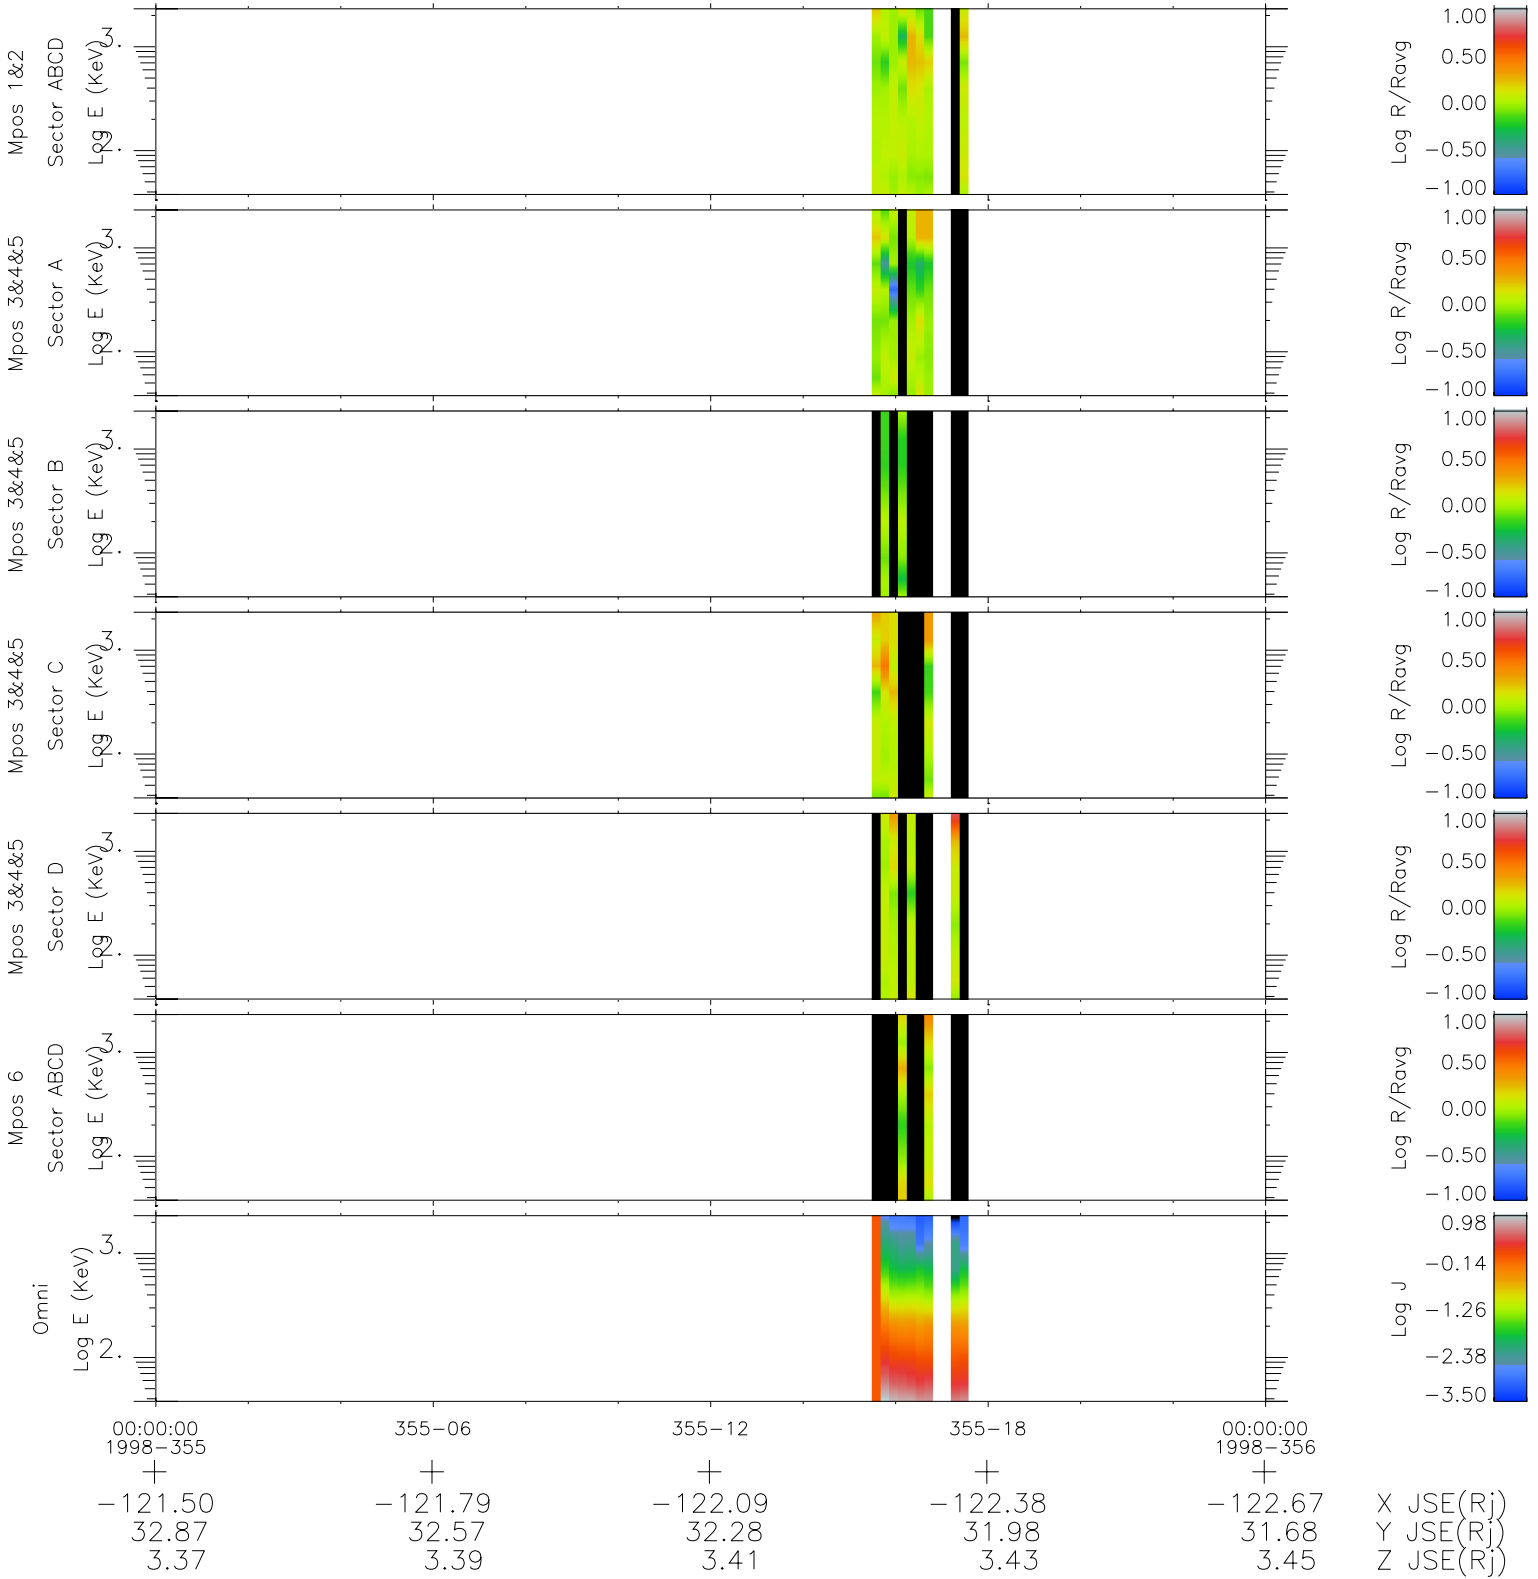

# Galileo EPD Real Time R6 Ions Spectra 98355

Software Version: RTSPEC\_R6 V 1.20  
 Data Production: 06-03-00  
 Plot Production: Sun Sep 16 19:28:30 2001  
 Color File: wondr3  
 Geofactor File: 1.1

- ◇ = Jupiter look direction
- = Corotation look direction