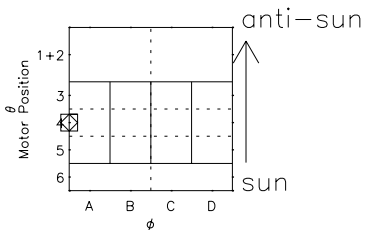

# Galileo EPD Real Time R6 Ions Spectra 98355

Software Version: RTSPEC\_R6 V 1.20  
 Data Production: 06-03-00  
 Plot Production: Sun Sep 16 19:28:30 2001  
 Color File: wondr3  
 Geofactor File: 1.1

- ◇ = Jupiter look direction
- = Corotation look direction