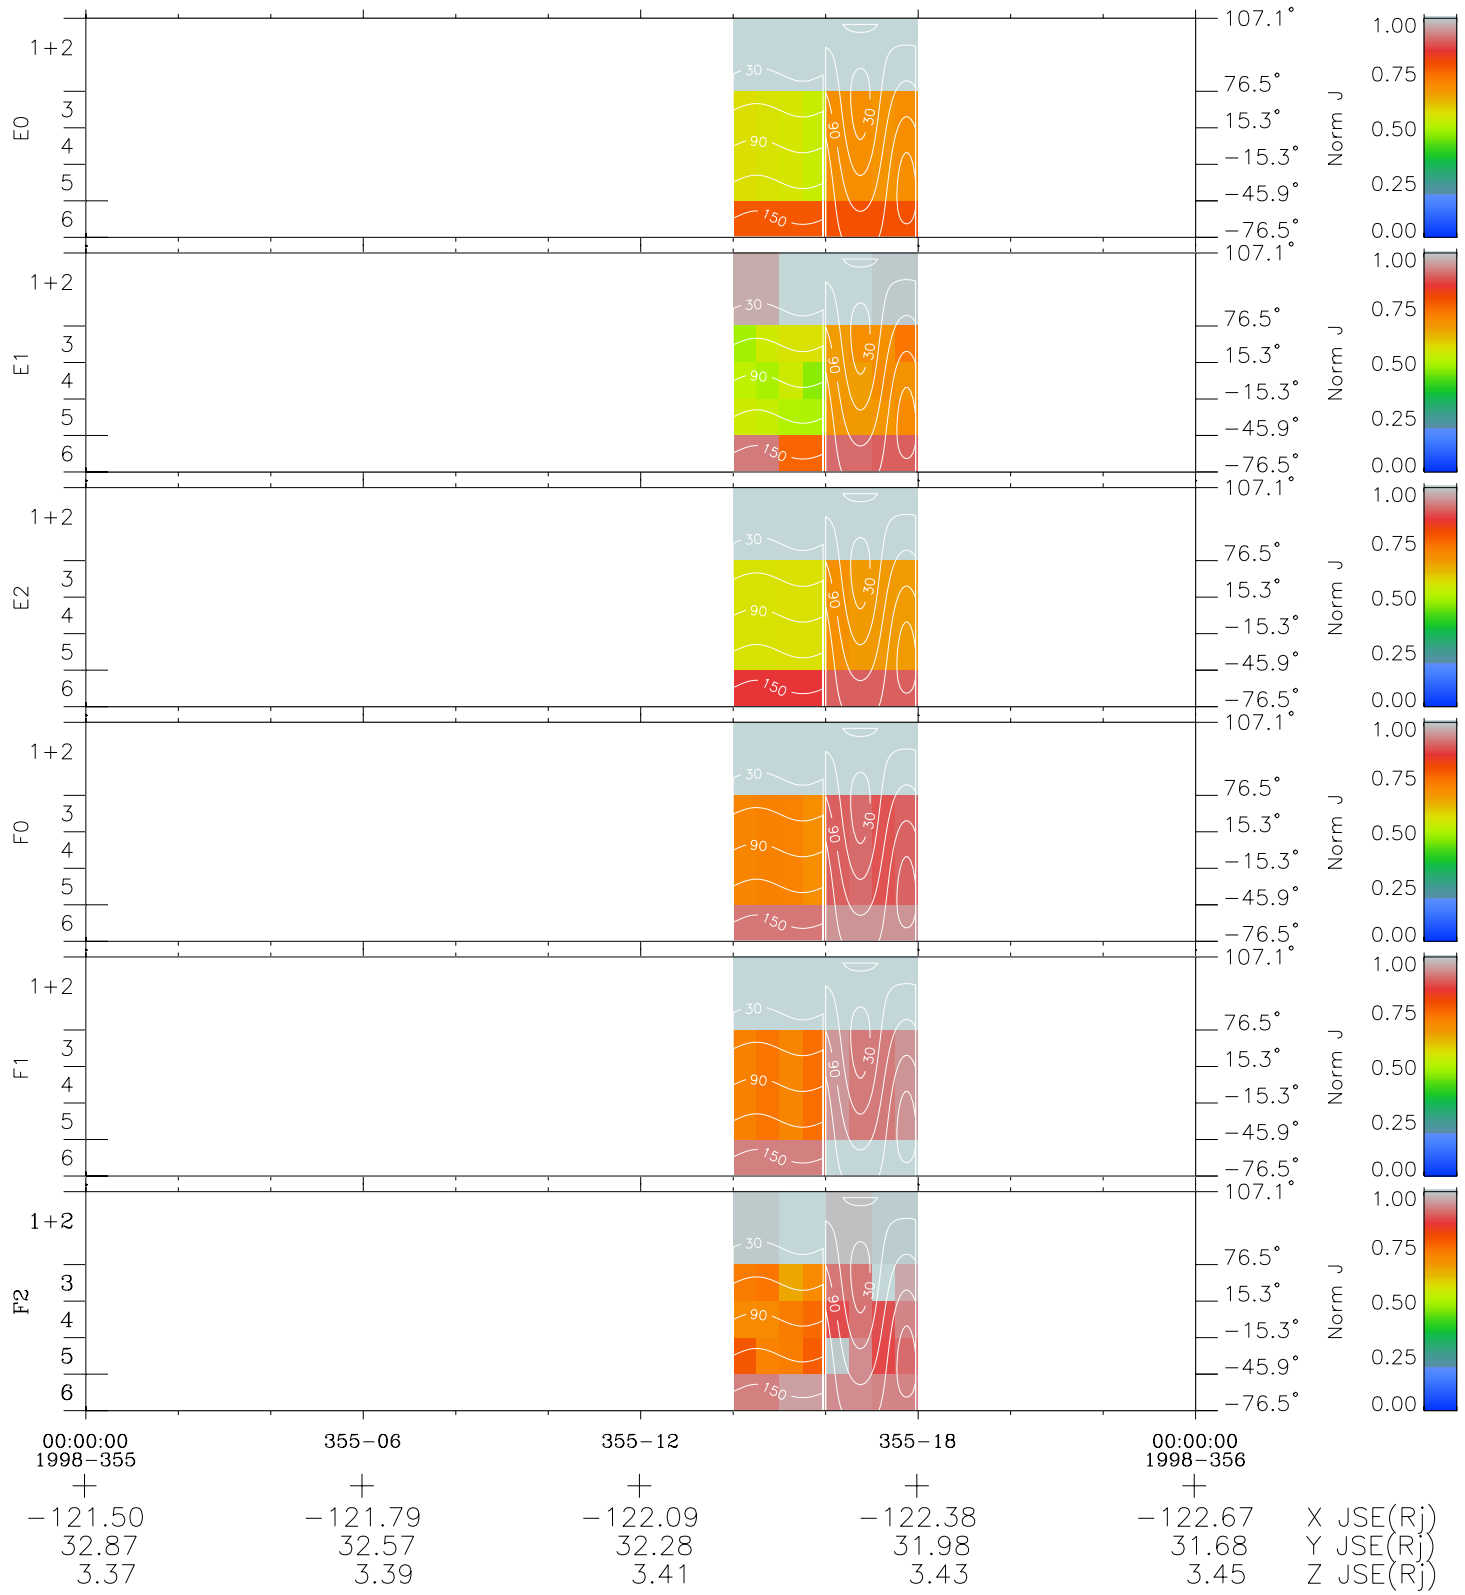

# Galileo EPD Real Time All-Sky Anisotropies 98355

Software Version: RTSKY\_NORM V 1.20  
 Data Production: 06-03-00  
 Plot Production: Sun Sep 16 19:28:48 2001  
 Color File: wondr3  
 Geofactor File: 1.1

- ◇ = Jupiter look direction
- = Corotation look direction