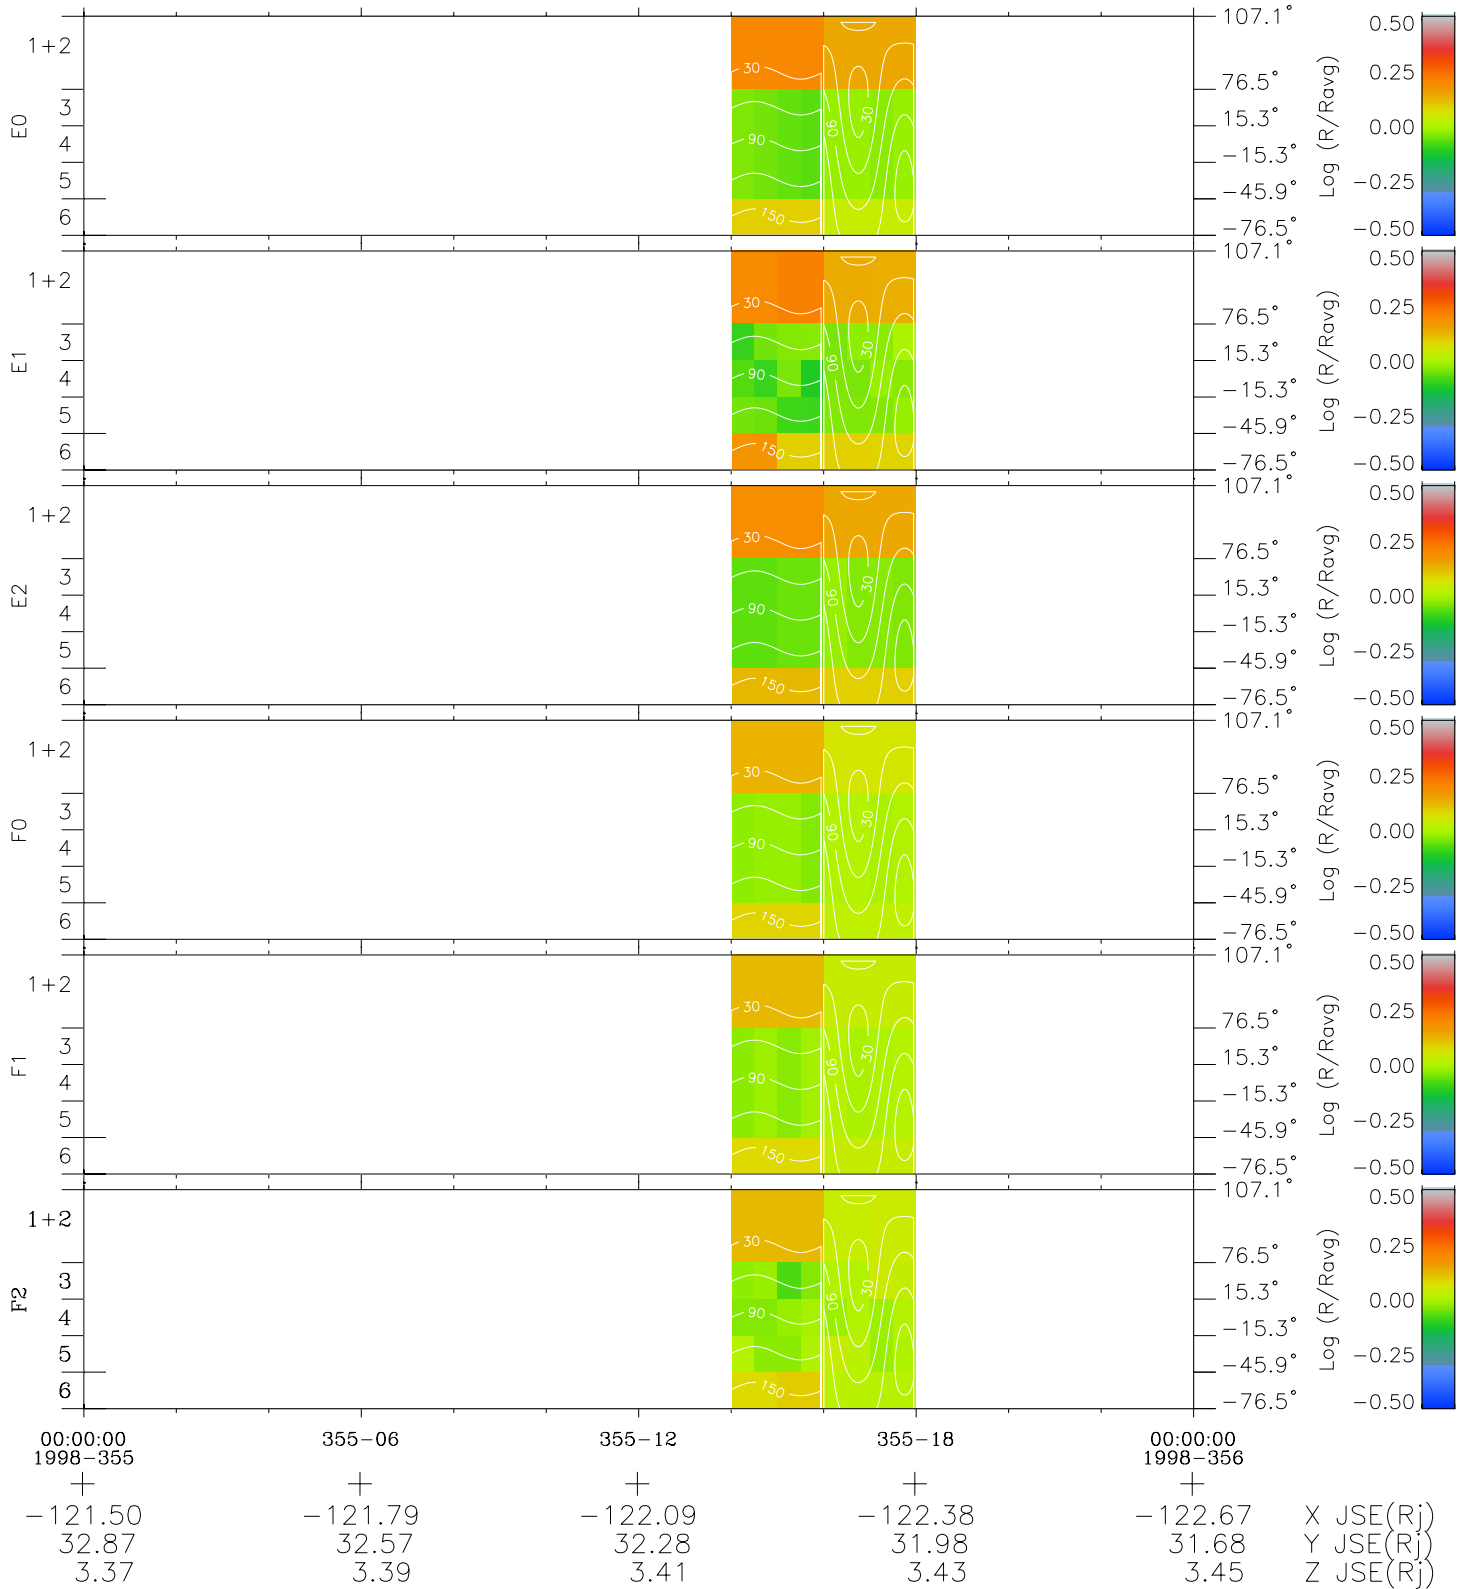

Galileo EPD Real Time All-Sky Anisotropies 98355

Software Version: RTSKY_MEAN V 1.20
 Data Production: 06-03-00
 Plot Production: Sun Sep 16 19:28:40 2001
 Color File: wondr3
 Geofactor File: 1.1

- ◇ = Jupiter look direction
- = Corotation look direction