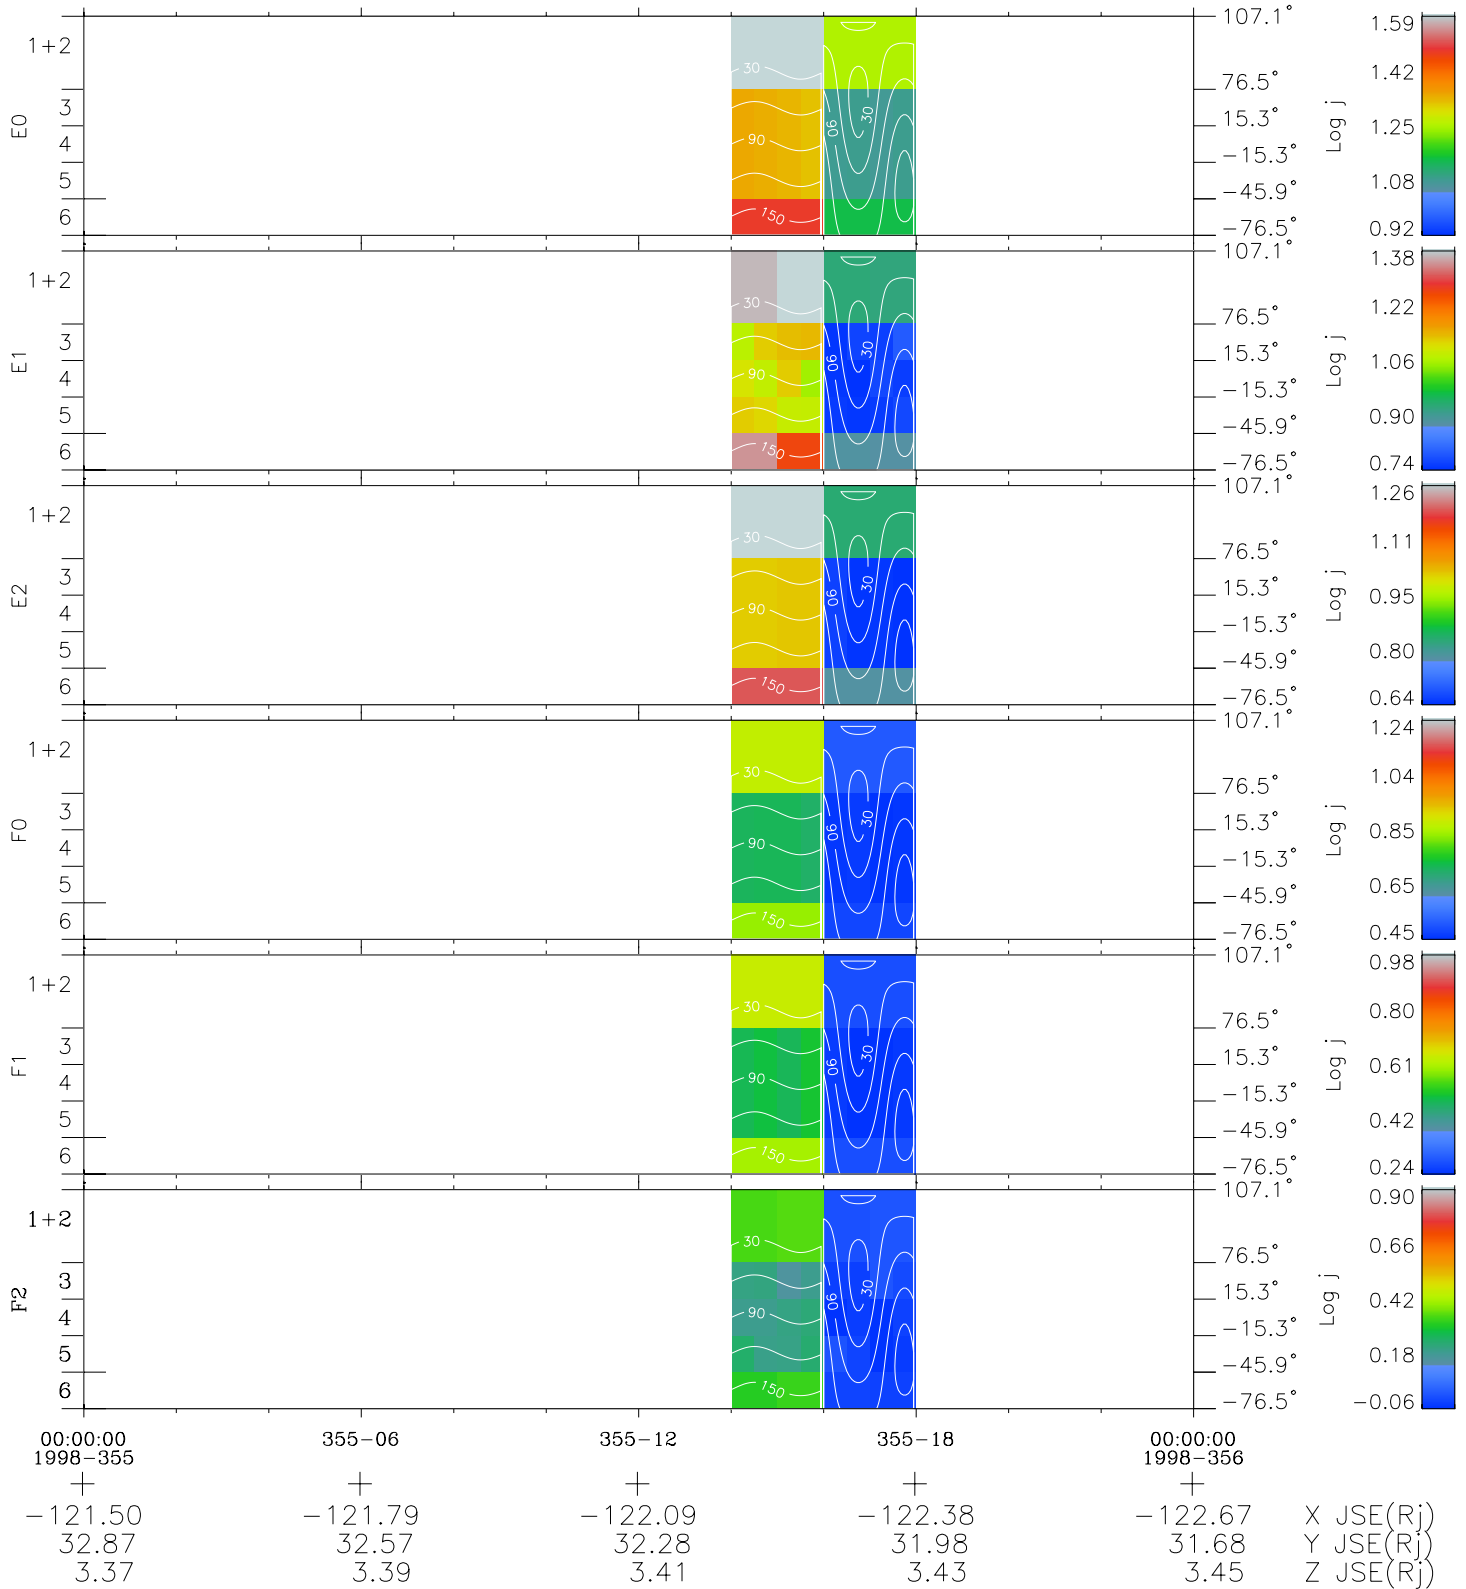

# Galileo EPD Real Time All-Sky Anisotropies 98355

Software Version: RTSKY\_FLUX V 1.20  
 Data Production: 06-03-00  
 Plot Production: Sun Sep 16 19:28:44 2001  
 Color File: wondr3  
 Geofactor File: 1.1

- ◇ = Jupiter look direction
- = Corotation look direction