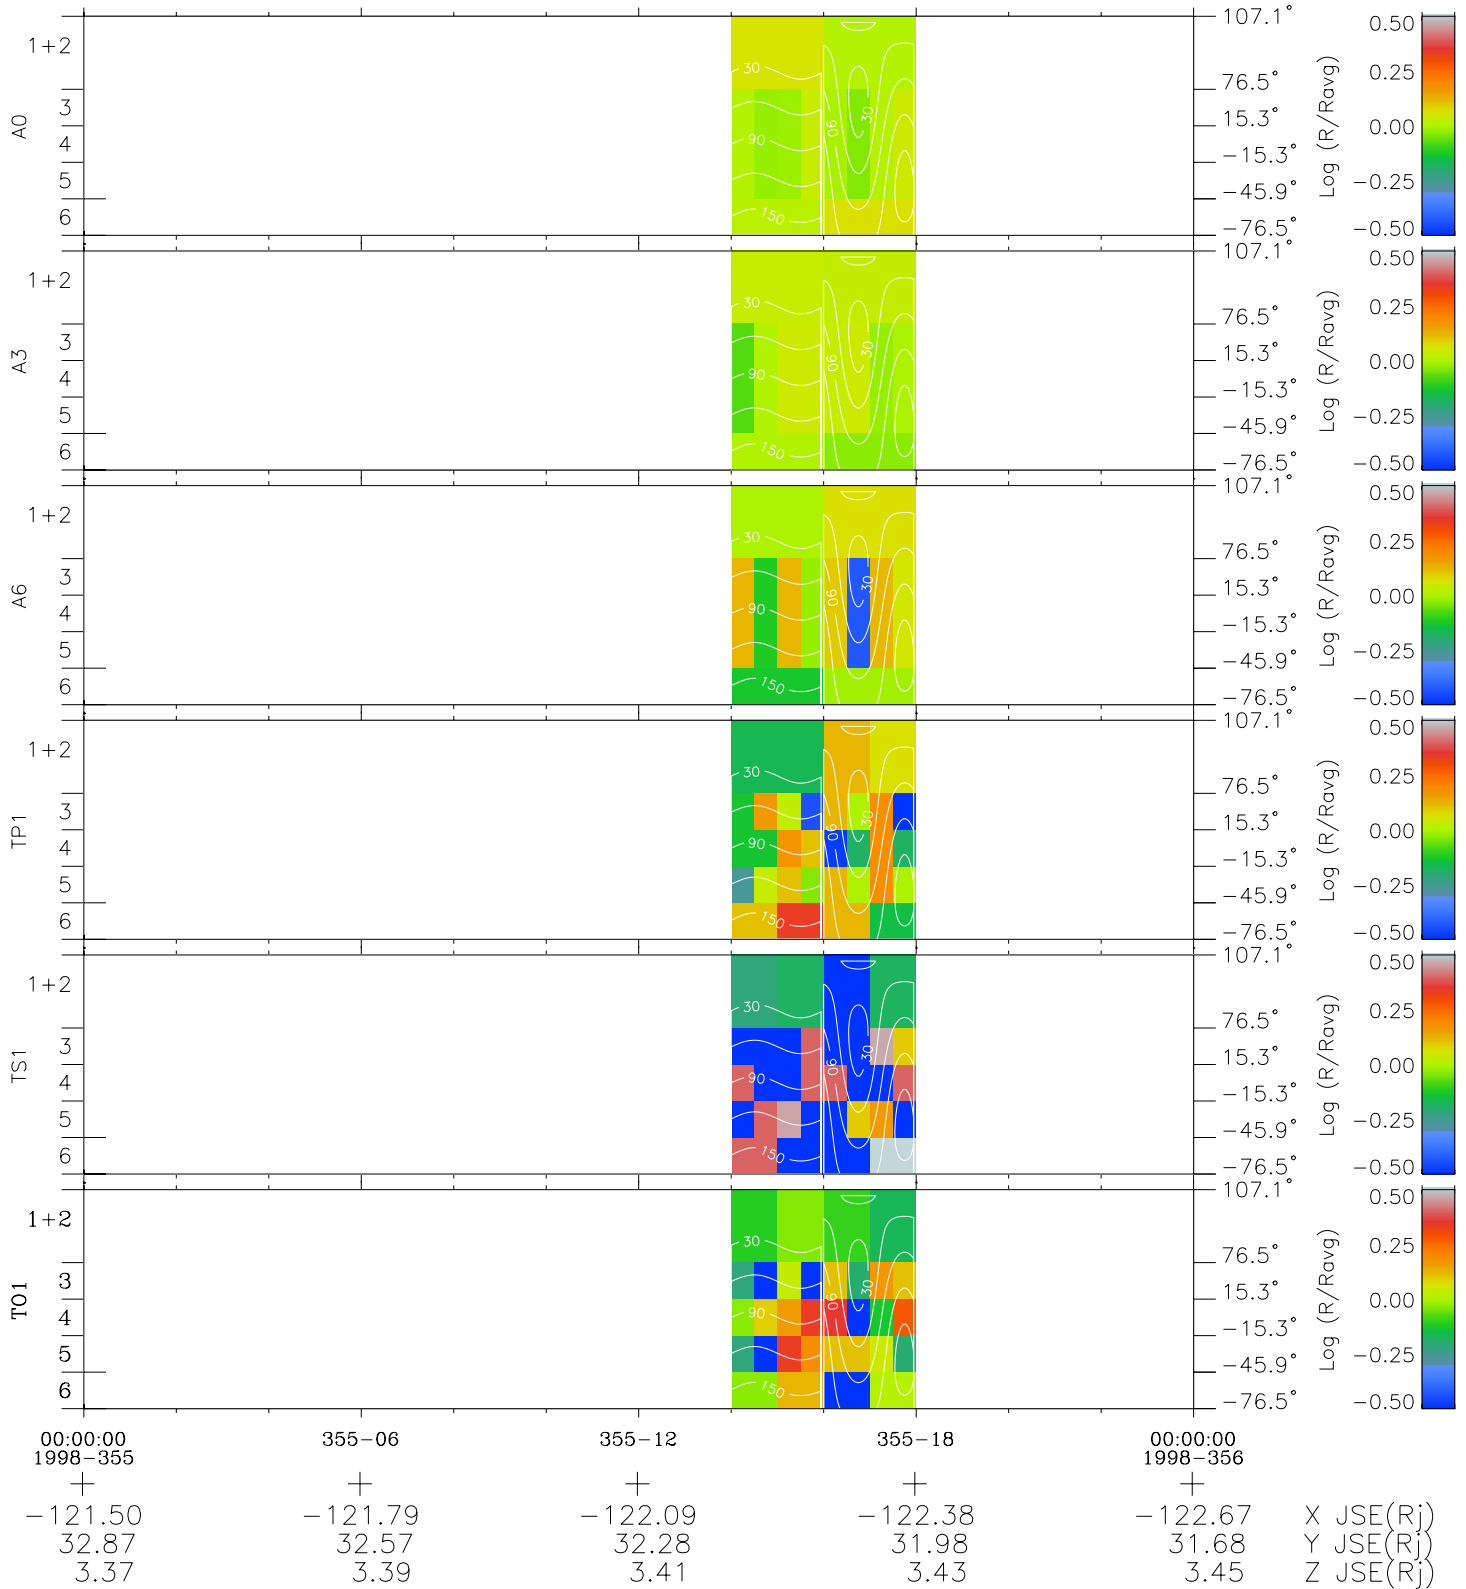

# Galileo EPD Real Time All-Sky Anisotropies 98355

Software Version: RTSKY\_MEAN V 1.20  
 Data Production: 06-03-00  
 Plot Production: Sun Sep 16 19:28:38 2001  
 Color File: wondr3  
 Geofactor File: 1.1

- ◇ = Jupiter look direction
- = Corotation look direction