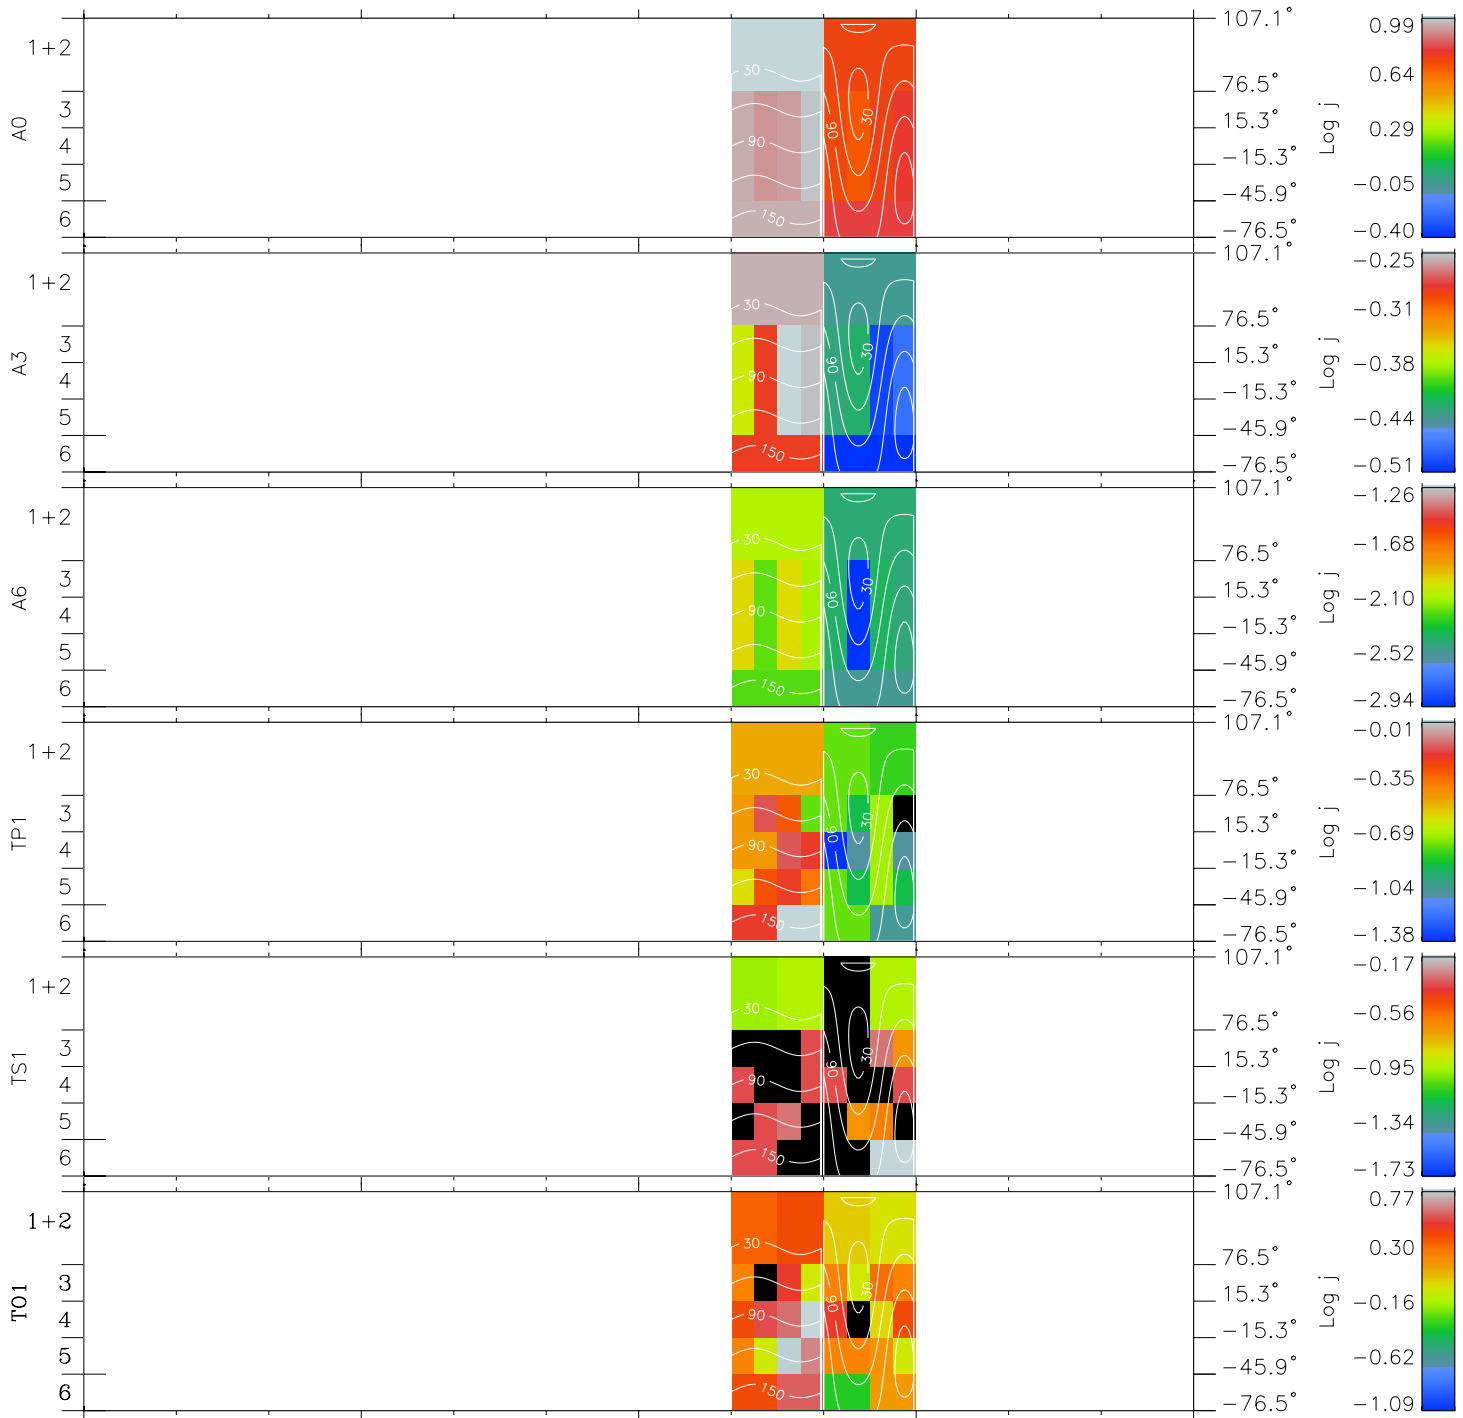

# Galileo EPD Real Time All-Sky Anisotropies 98355

Software Version: RTSKY\_FLUX V 1.20  
 Data Production: 06-03-00  
 Plot Production: Sun Sep 16 19:28:42 2001  
 Color File: wondr3  
 Geofactor File: 1.1

00:00:00 1998-355	355-06	355-12	355-18	00:00:00 1998-356	X JSE(R <sub>j</sub> )	Y JSE(R <sub>j</sub> )	Z JSE(R <sub>j</sub> )
+ -121.50 32.87 3.37	+ -121.79 32.57 3.39	+ -122.09 32.28 3.41	+ -122.38 31.98 3.43	+ -122.67 31.68 3.45			

- ◇ = Jupiter look direction
- = Corotation look direction