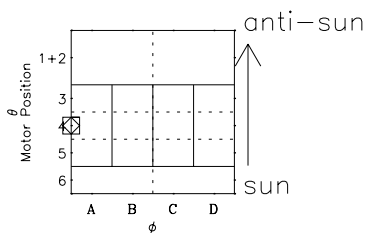

Galileo EPD Real-Time Six-Sector 98355

Software Version: RTLINE_R6 V 1.20
Data Production: 06-03-00
Plot Production: Sun Sep 16 19:29:17 2001

◇ = Jupiter look direction
□ = Corotation look direction