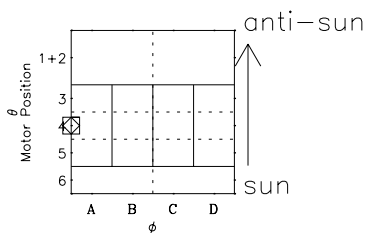

# Galileo EPD Real-Time Six-Sector 98355

Software Version: RTLINE\_R6 V 1.20  
Data Production: 06-03-00  
Plot Production: Sun Sep 16 19:29:17 2001

◇ = Jupiter look direction  
□ = Corotation look direction