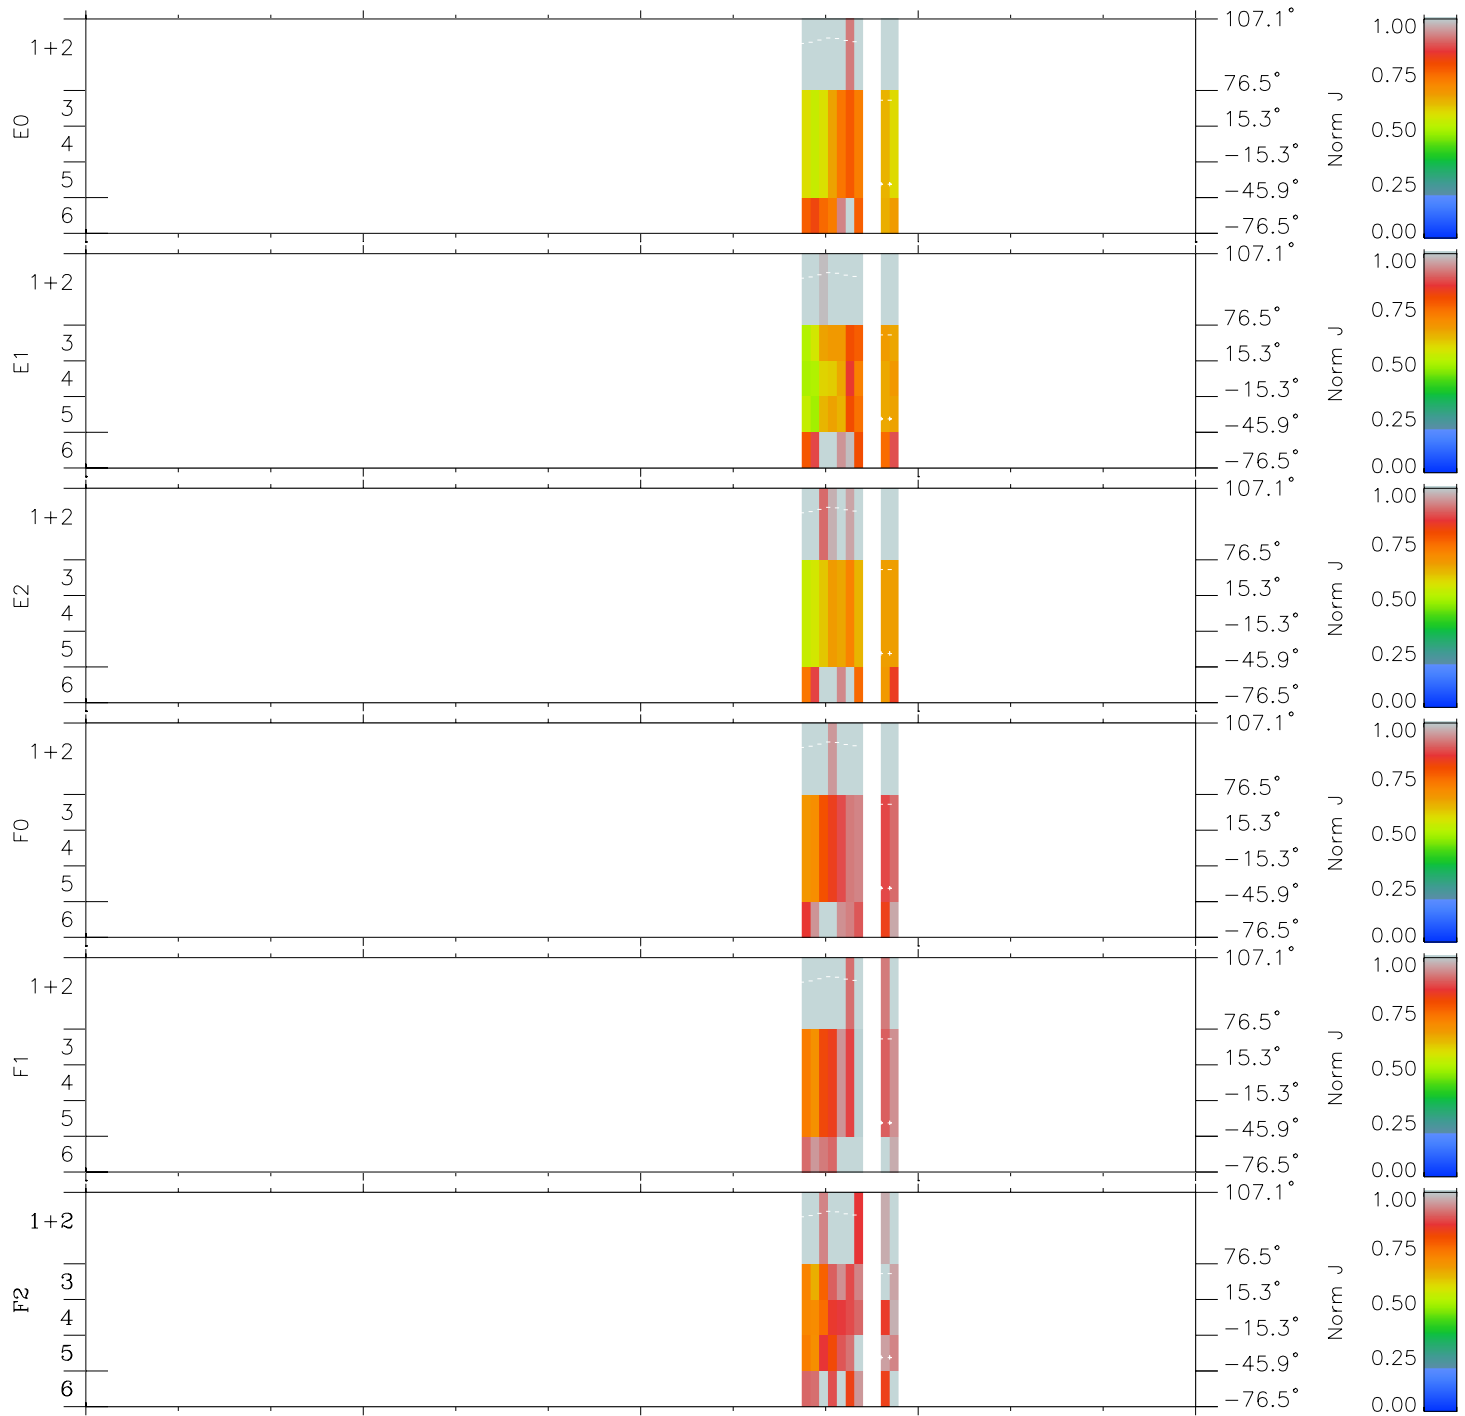

Galileo EPD Real Elevation Anisotropies 98355

Software Version: RTELEV_NORM V 1.20
Data Production: 06-03-00
Plot Production: Sun Sep 16 19:29:00 2001
Color File: wondr3
Geofactor File: 1.1

00:00:00 1998-355	355-06	355-12	355-18	00:00:00 1998-356	
+	+	+	+	+	X JSE(R _j)
-121.50	-121.79	-122.09	-122.38	-122.67	Y JSE(R _j)
32.87	32.57	32.28	31.98	31.68	Z JSE(R _j)
3.37	3.39	3.41	3.43	3.45	

- ◇ = Jupiter look direction
- = Corotation look direction