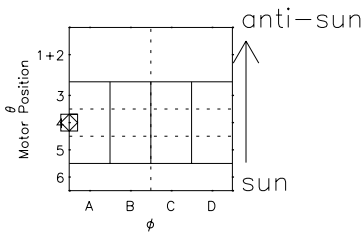

Galileo EPD Real Elevation Anisotropies 98355

Software Version: RTELEV_NORM V 1.20
Data Production: 06-03-00
Plot Production: Sun Sep 16 19:29:00 2001
Color File: wondr3
Geofactor File: 1.1

00:00:00 1998-355	355-06	355-12	355-18	00:00:00 1998-356	
+	+	+	+	+	X JSE(R _j)
-121.50	-121.79	-122.09	-122.38	-122.67	Y JSE(R _j)
32.87	32.57	32.28	31.98	31.68	Z JSE(R _j)
3.37	3.39	3.41	3.43	3.45	

- ◇ = Jupiter look direction
- = Corotation look direction