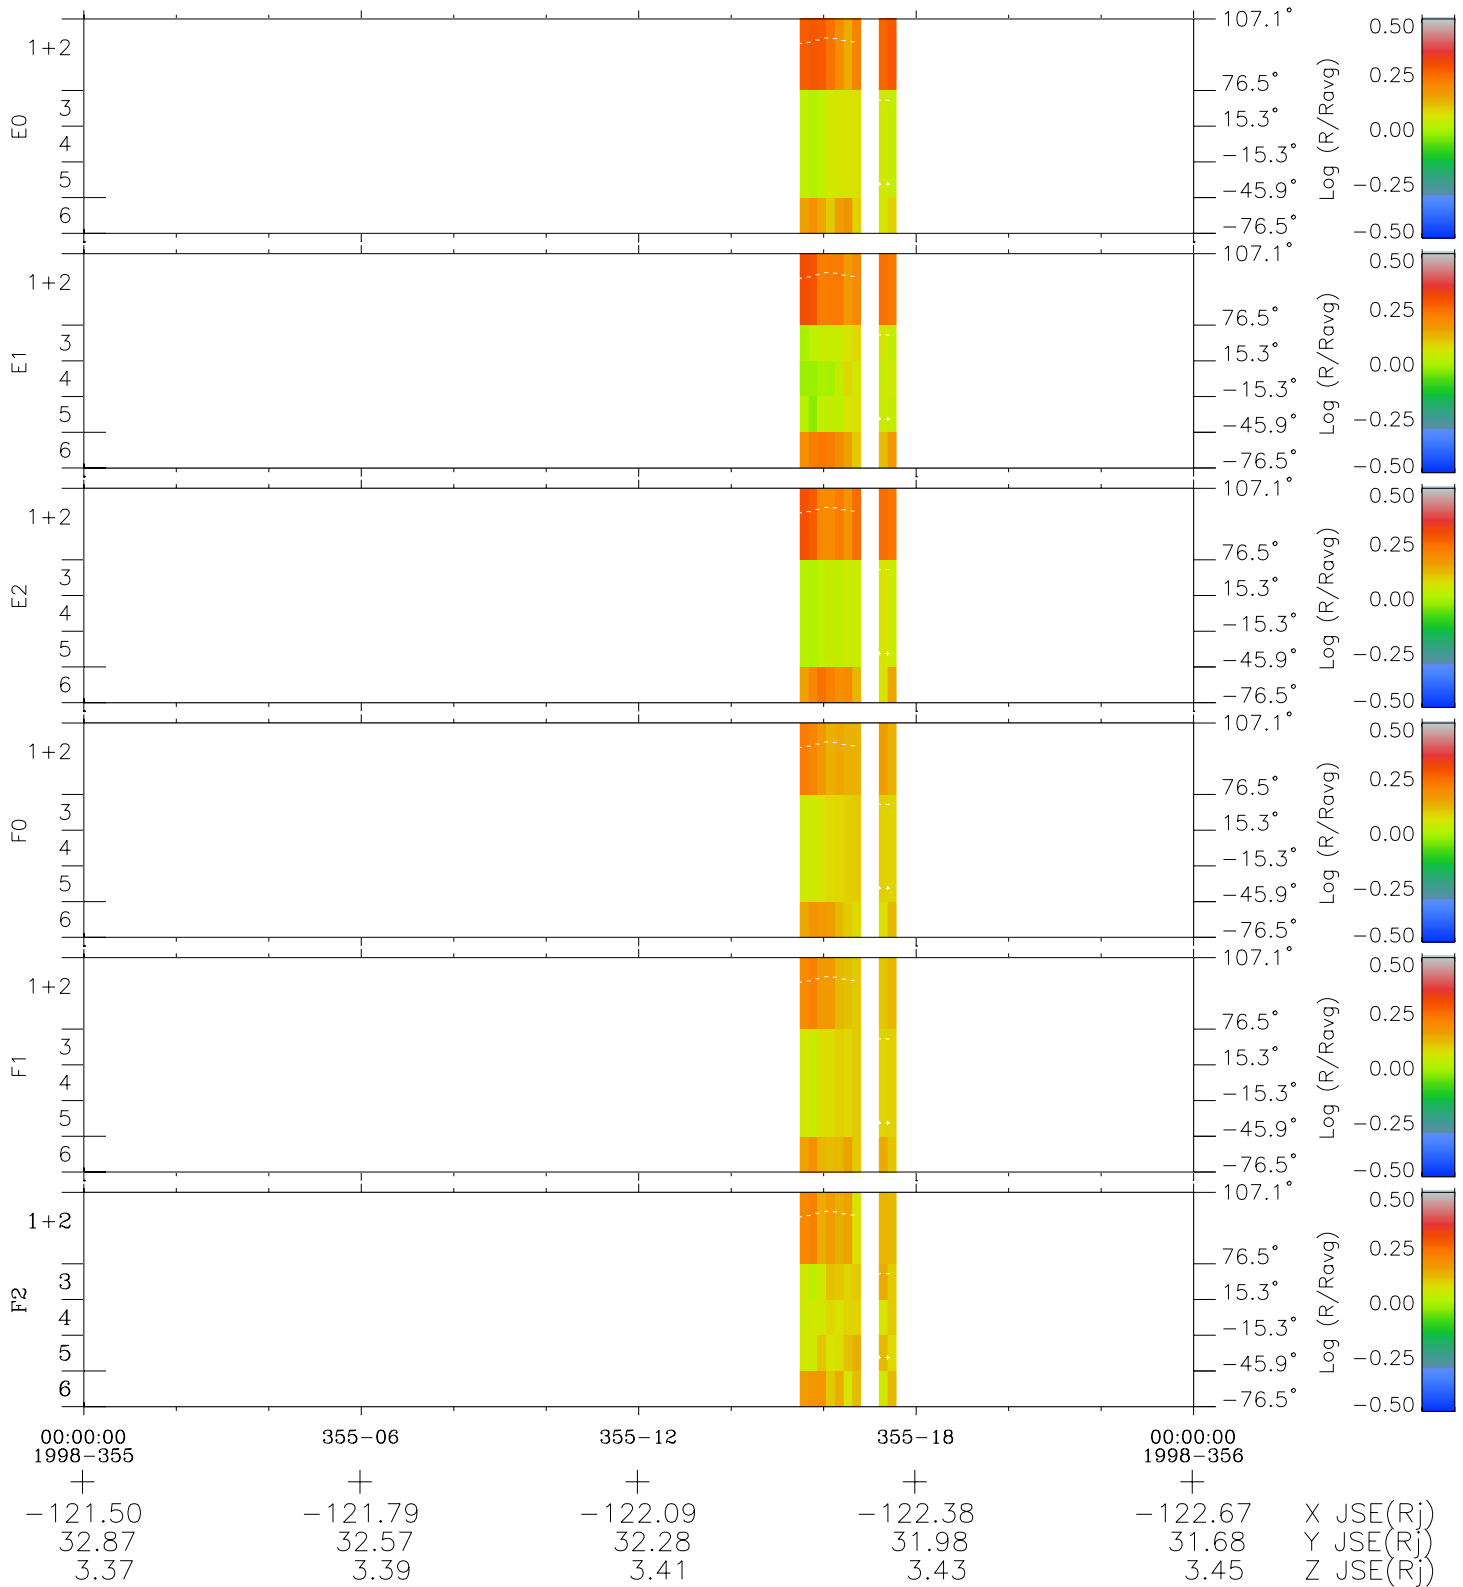

Galileo EPD Real Elevation Anisotropies 98355

Software Version: RTELEV_MEAN V 1.20
 Data Production: 06-03-00
 Plot Production: Sun Sep 16 19:28:52 2001
 Color File: wondr3
 Geofactor File: 1.1

- ◇ = Jupiter look direction
- = Corotation look direction