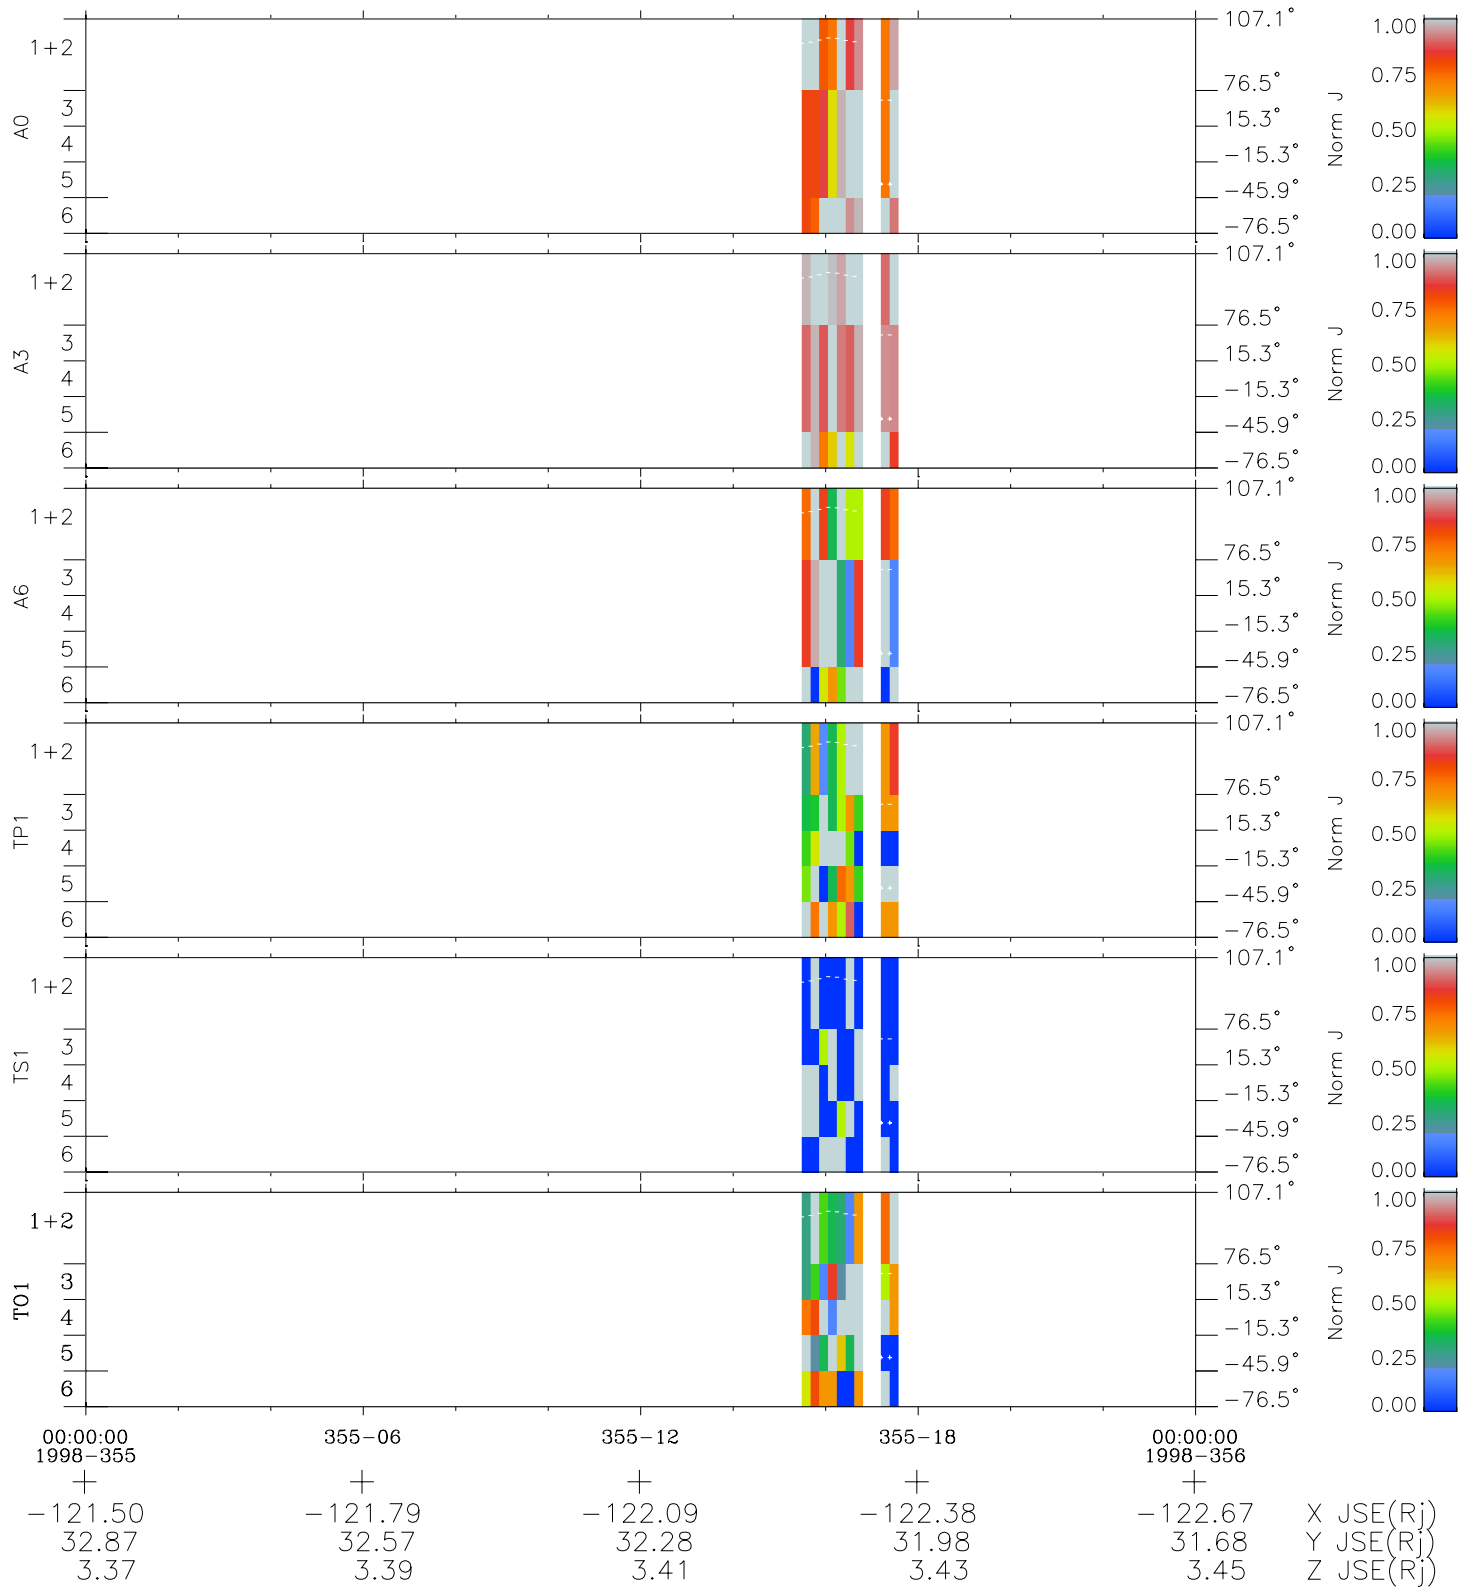

# Galileo EPD Real Elevation Anisotropies 98355

Software Version: RTELEV\_NORM V 1.20  
Data Production: 06-03-00  
Plot Production: Sun Sep 16 19:28:58 2001  
Color File: wondr3  
Geofactor File: 1.1

- ◇ = Jupiter look direction
- = Corotation look direction