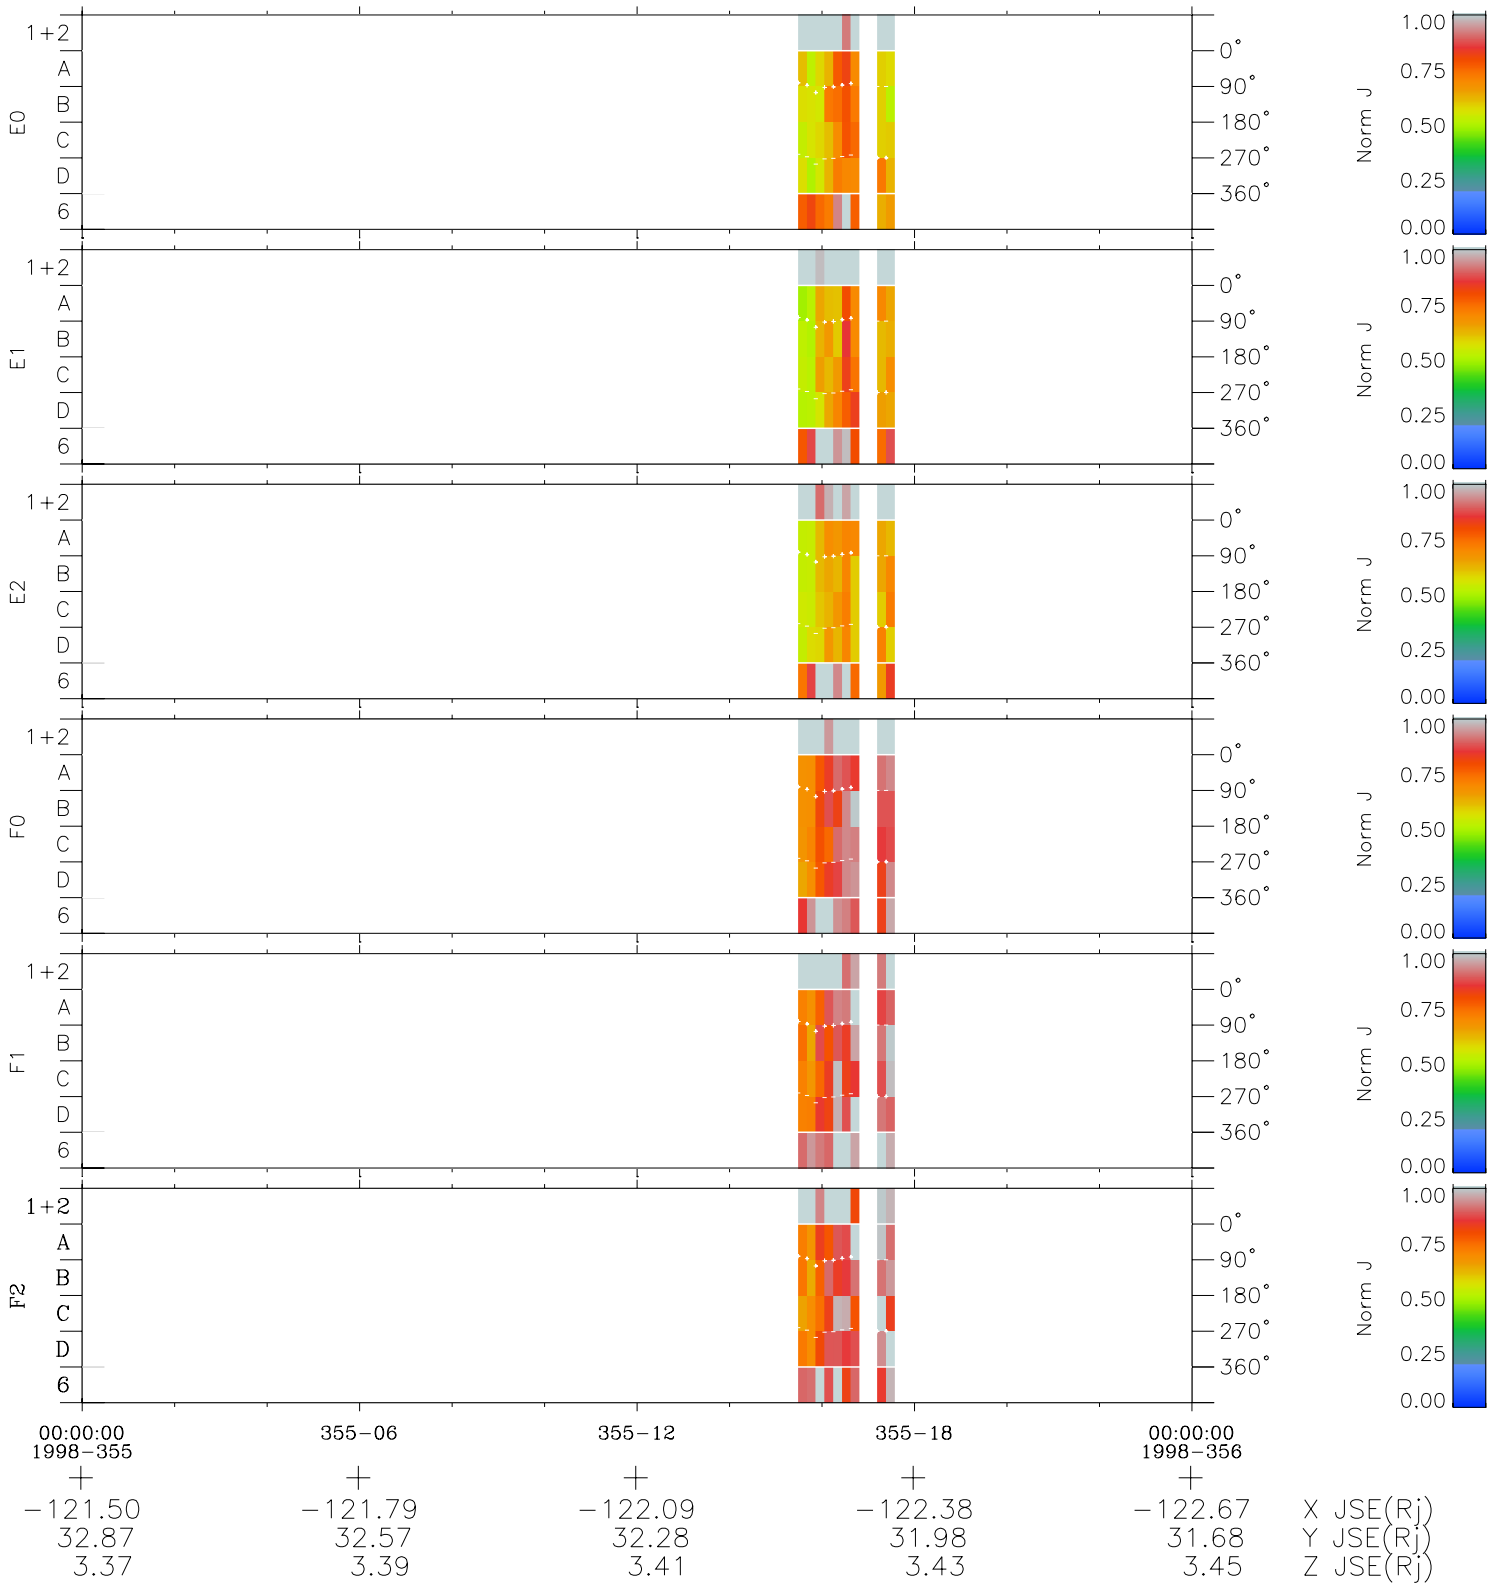

# Galileo EPD Real Time Azimuth Anisotropies 98355

Software Version: RTAZIM\_NORM V 1.20  
Data Production: 06-03-00  
Plot Production: Sun Sep 16 19:29:12 2001  
Color File: wondr3  
Geofactor File: 1.1

◇ = Jupiter look direction  
□ = Corotation look direction