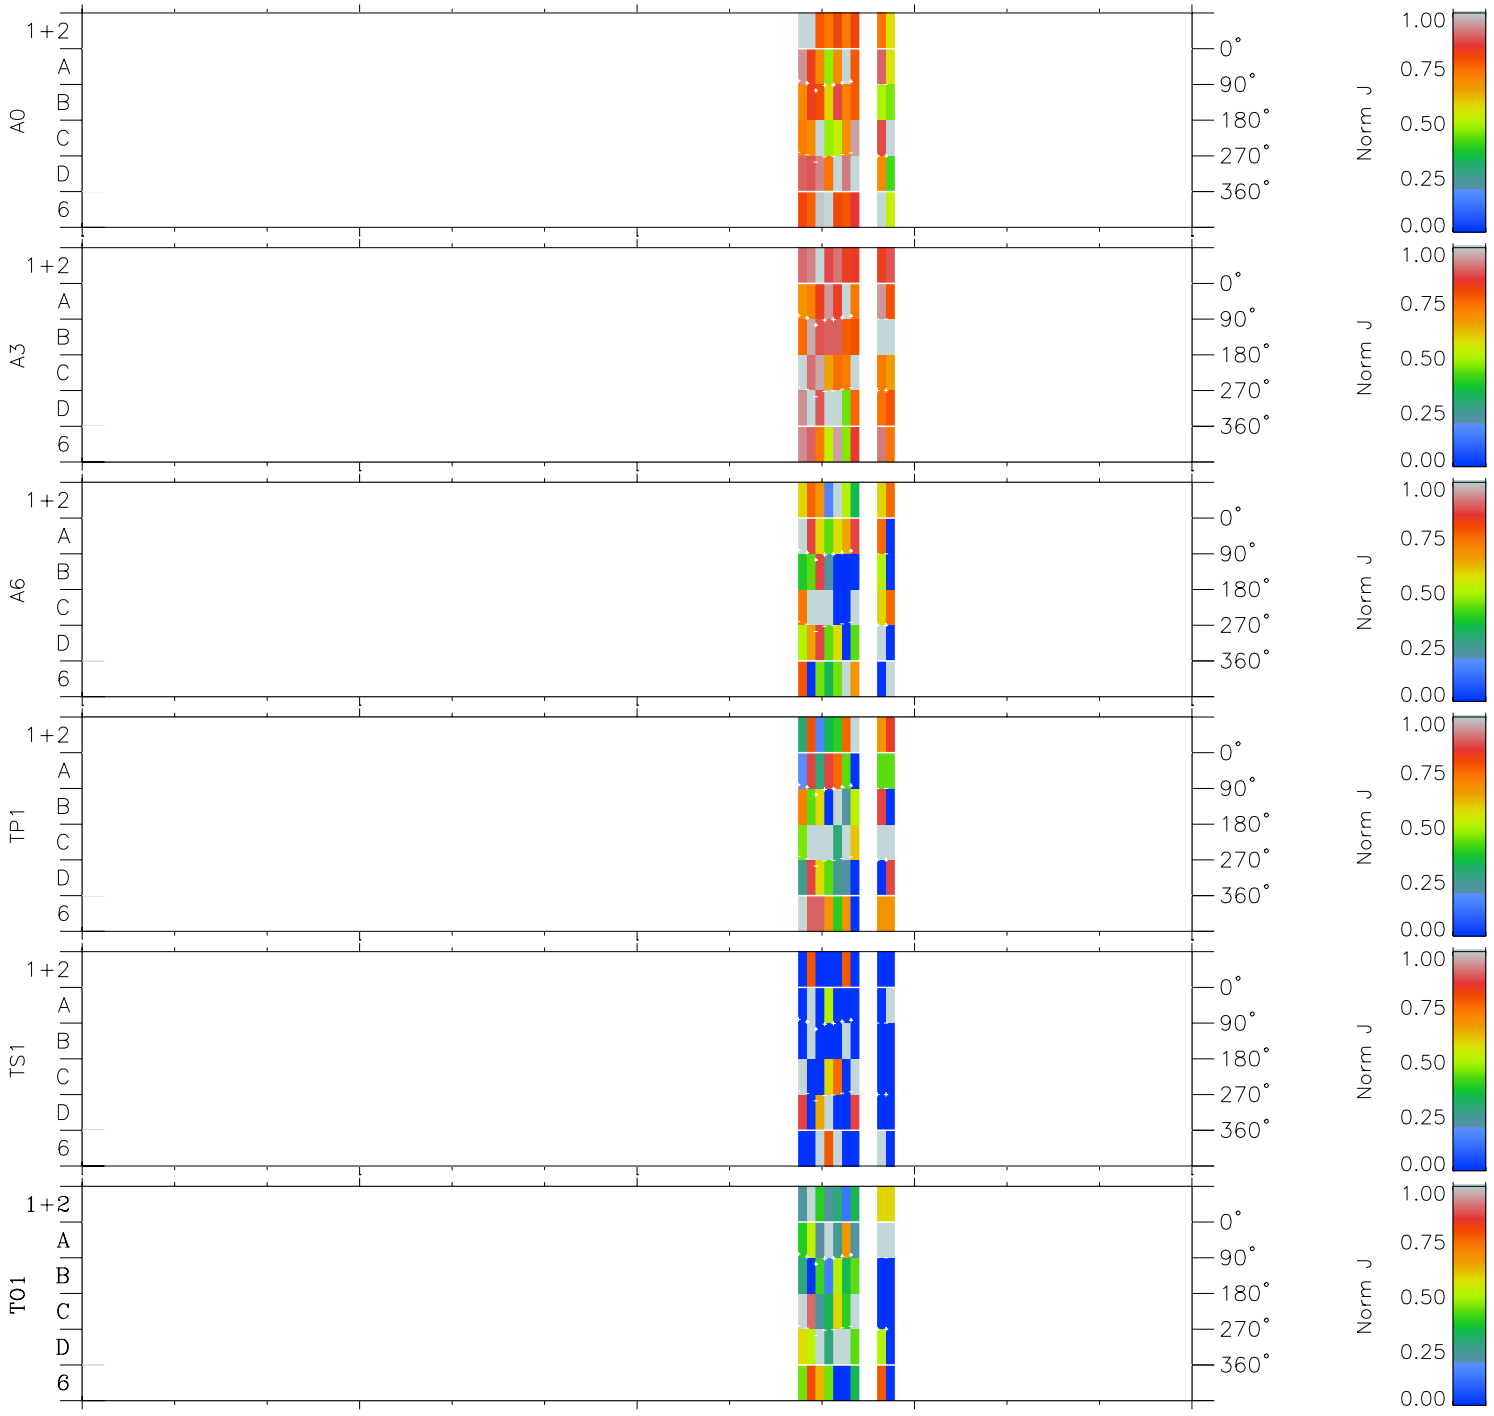

# Galileo EPD Real Time Azimuth Anisotropies 98355

Software Version: RTAZIM\_NORM V 1.20  
Data Production: 06-03-00  
Plot Production: Sun Sep 16 19:29:10 2001  
Color File: wondr3  
Geofactor File: 1.1

00:00:00 1998-355	355-06	355-12	355-18	00:00:00 1998-356	
+	+	+	+	+	X JSE(R <sub>j</sub> )
-121.50	-121.79	-122.09	-122.38	-122.67	Y JSE(R <sub>j</sub> )
32.87	32.57	32.28	31.98	31.68	Z JSE(R <sub>j</sub> )
3.37	3.39	3.41	3.43	3.45	

- ◇ = Jupiter look direction
- = Corotation look direction