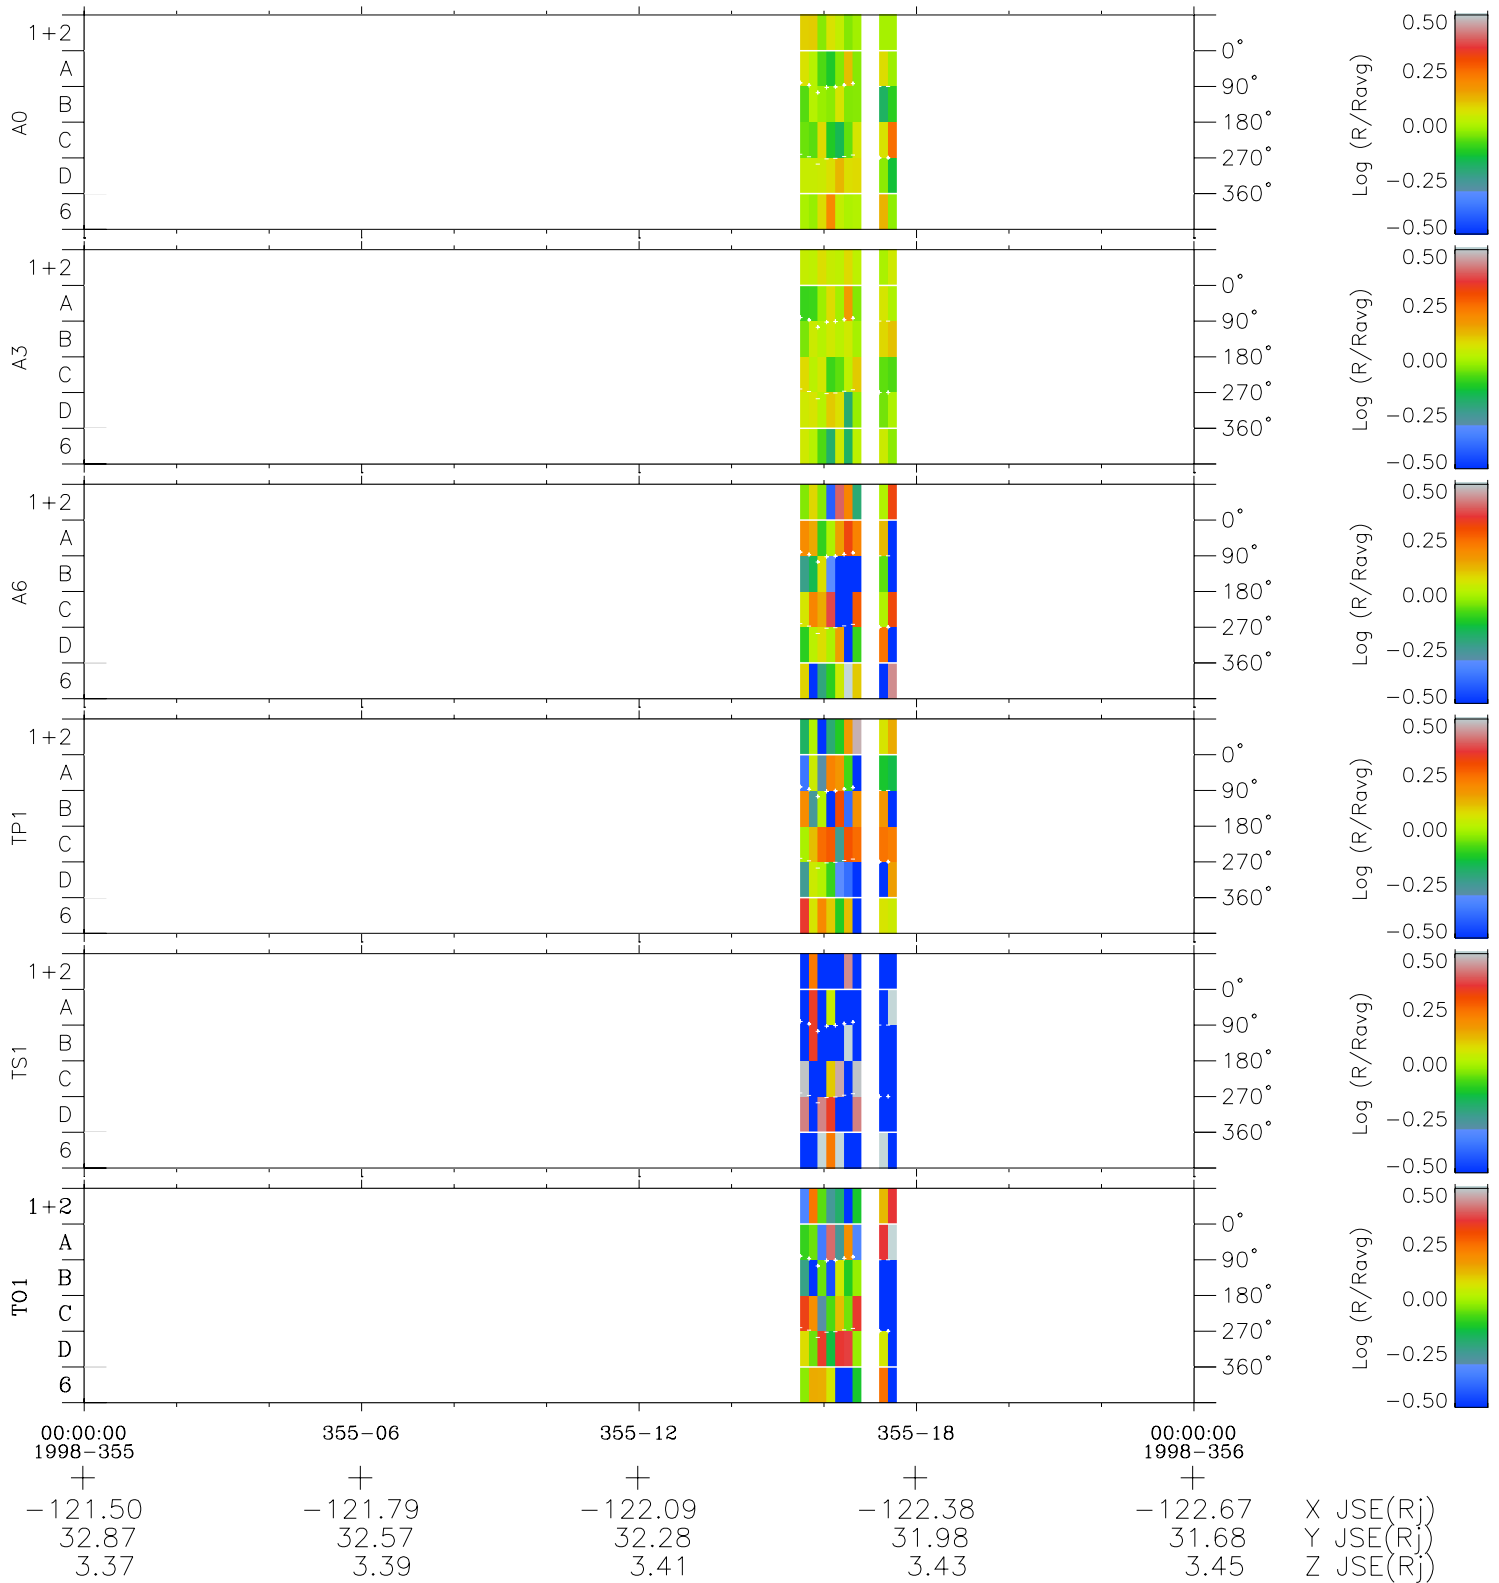

# Galileo EPD Real Time Azimuth Anisotropies 98355

Software Version: RTAZIM\_MEAN V 1.20  
 Data Production: 06-03-00  
 Plot Production: Sun Sep 16 19:29:02 2001  
 Color File: wondr3  
 Geofactor File: 1.1

- ◇ = Jupiter look direction
- = Corotation look direction