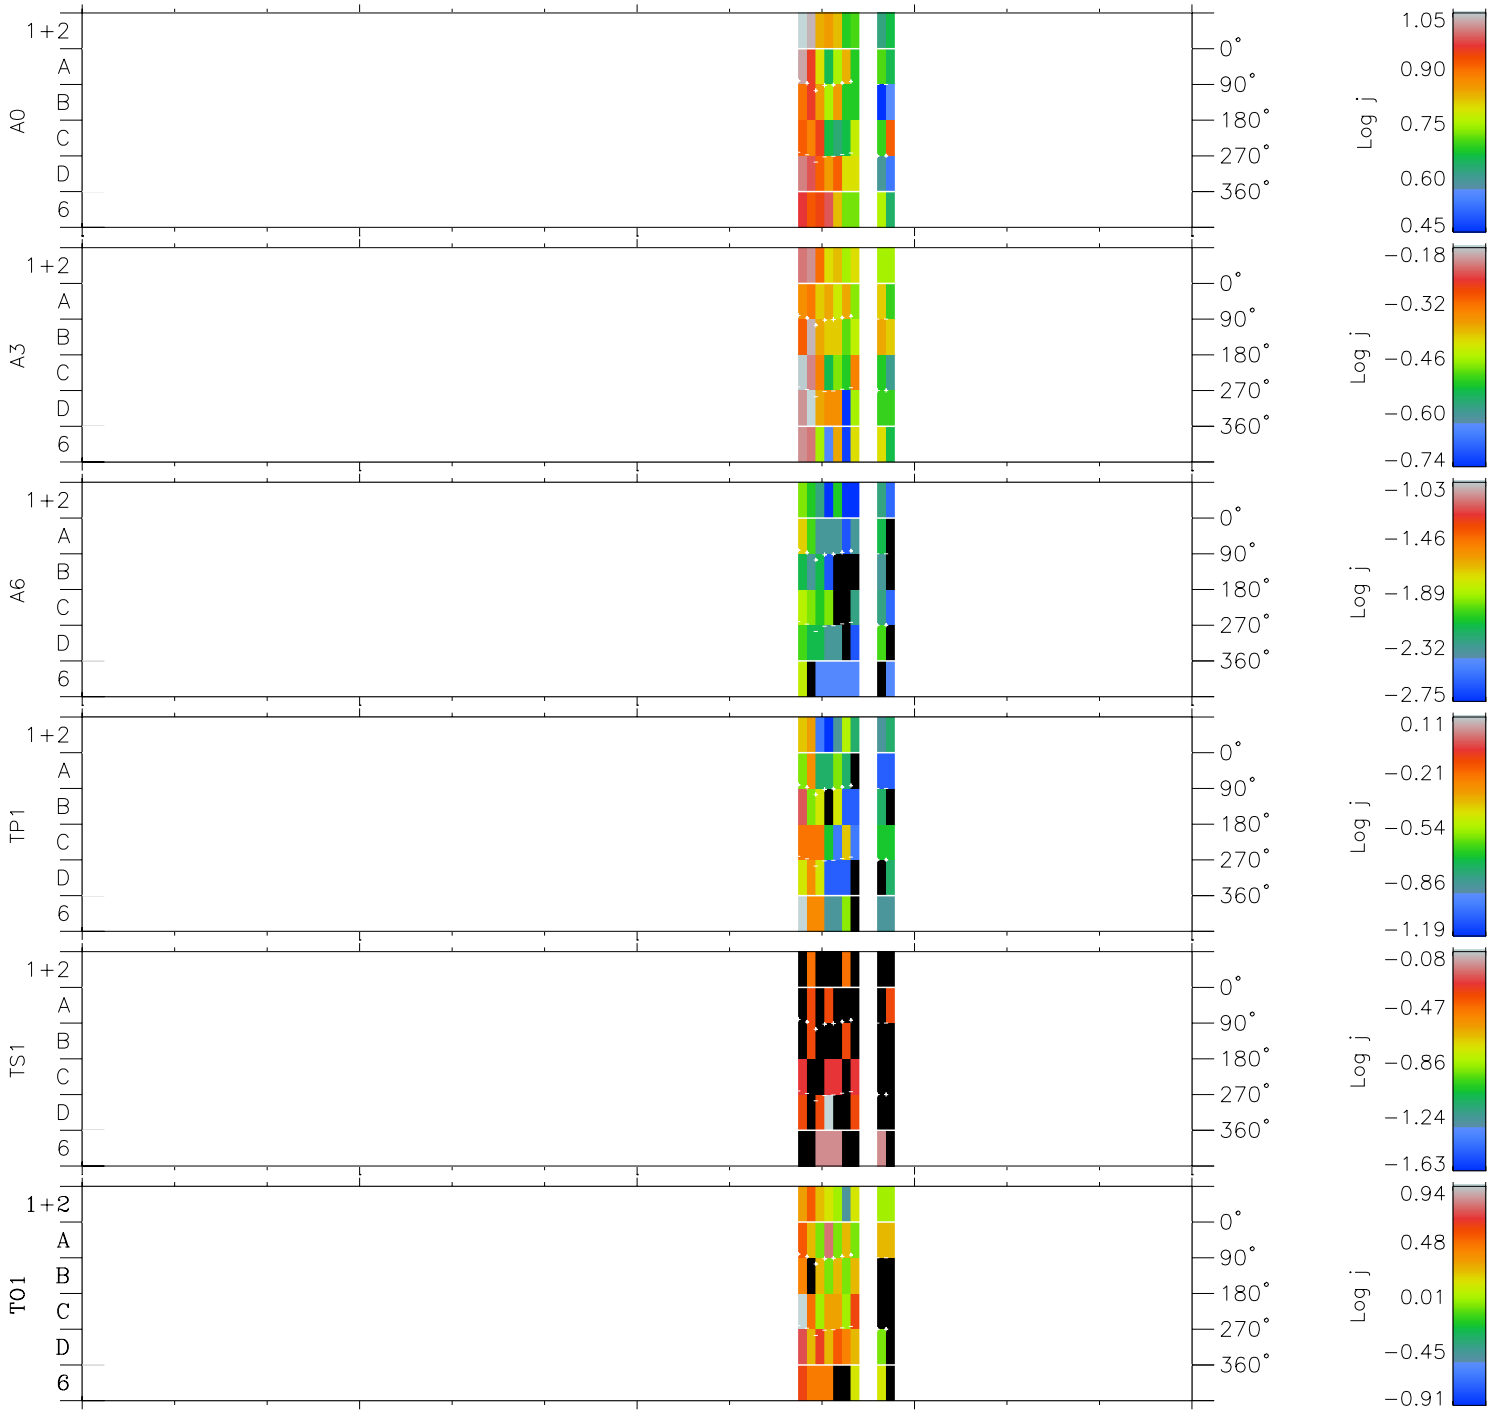

Galileo EPD Real Time Azimuth Anisotropies 98355

Software Version: RTAZIM_FLUX V 1.20
 Data Production: 06-03-00
 Plot Production: Sun Sep 16 19:29:06 2001
 Color File: wondr3
 Geofactor File: 1.1

Time	355-06	355-12	355-18	00:00:00 1998-356	
+	+	+	+	+	X JSE(R _j)
-121.50	-121.79	-122.09	-122.38	-122.67	Y JSE(R _j)
32.87	32.57	32.28	31.98	31.68	Z JSE(R _j)
3.37	3.39	3.41	3.43	3.45	

◇ = Jupiter look direction
 □ = Corotation look direction