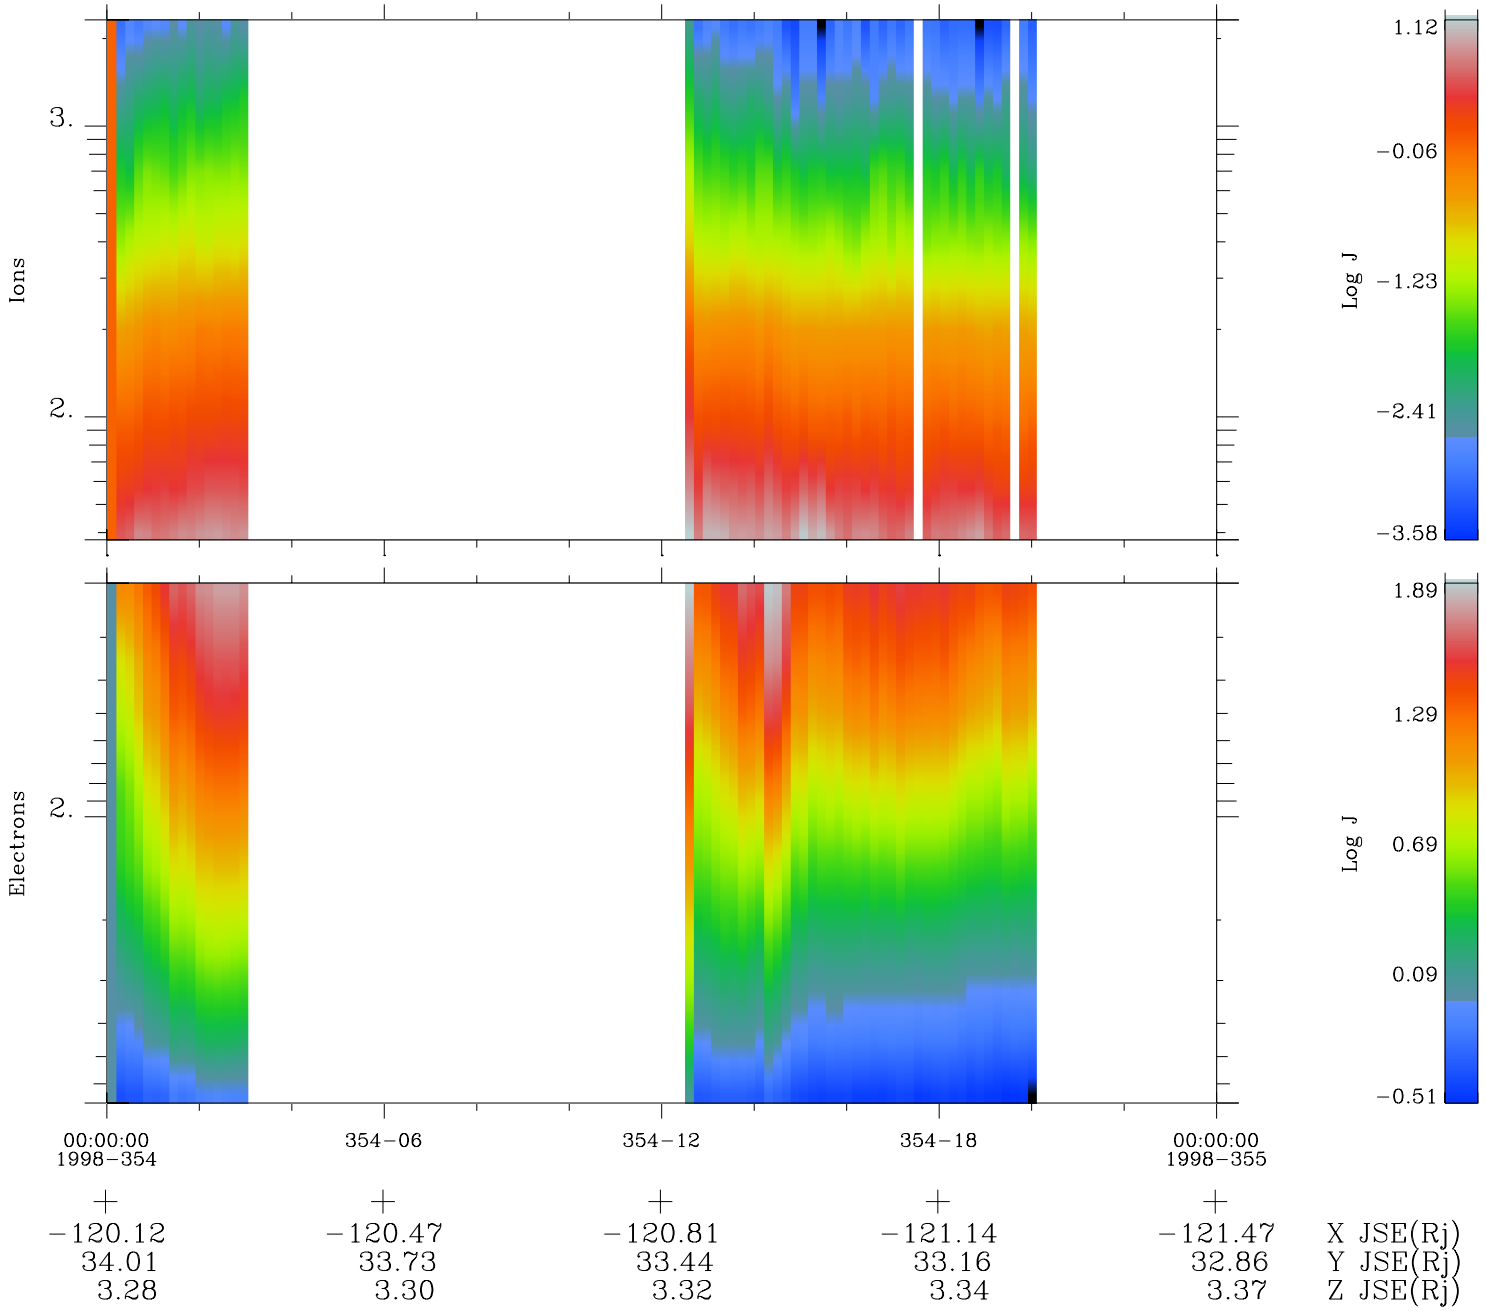

Galileo EPD Real Time Omni Spectrum 98354

Software Version: RTSPEC_OMNI V 1.20
 Data Production: 06-03-00
 Plot Production: Sun Sep 16 19:21:52 2001
 Color File: wondr3
 Geofactor File: 1.1

◇ = Jupiter look direction
 □ = Corotation look direction