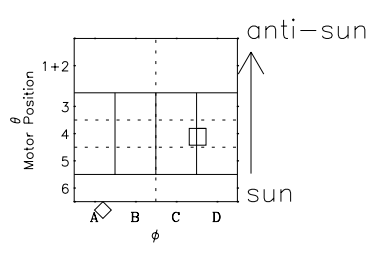

Galileo EPD Real Time Omni Spectrum 98354

Software Version: RTSPEC_OMNI V 1.20
 Data Production: 06-03-00
 Plot Production: Sun Sep 16 19:21:52 2001
 Color File: wondr3
 Geofactor File: 1.1

◇ = Jupiter look direction
 □ = Corotation look direction