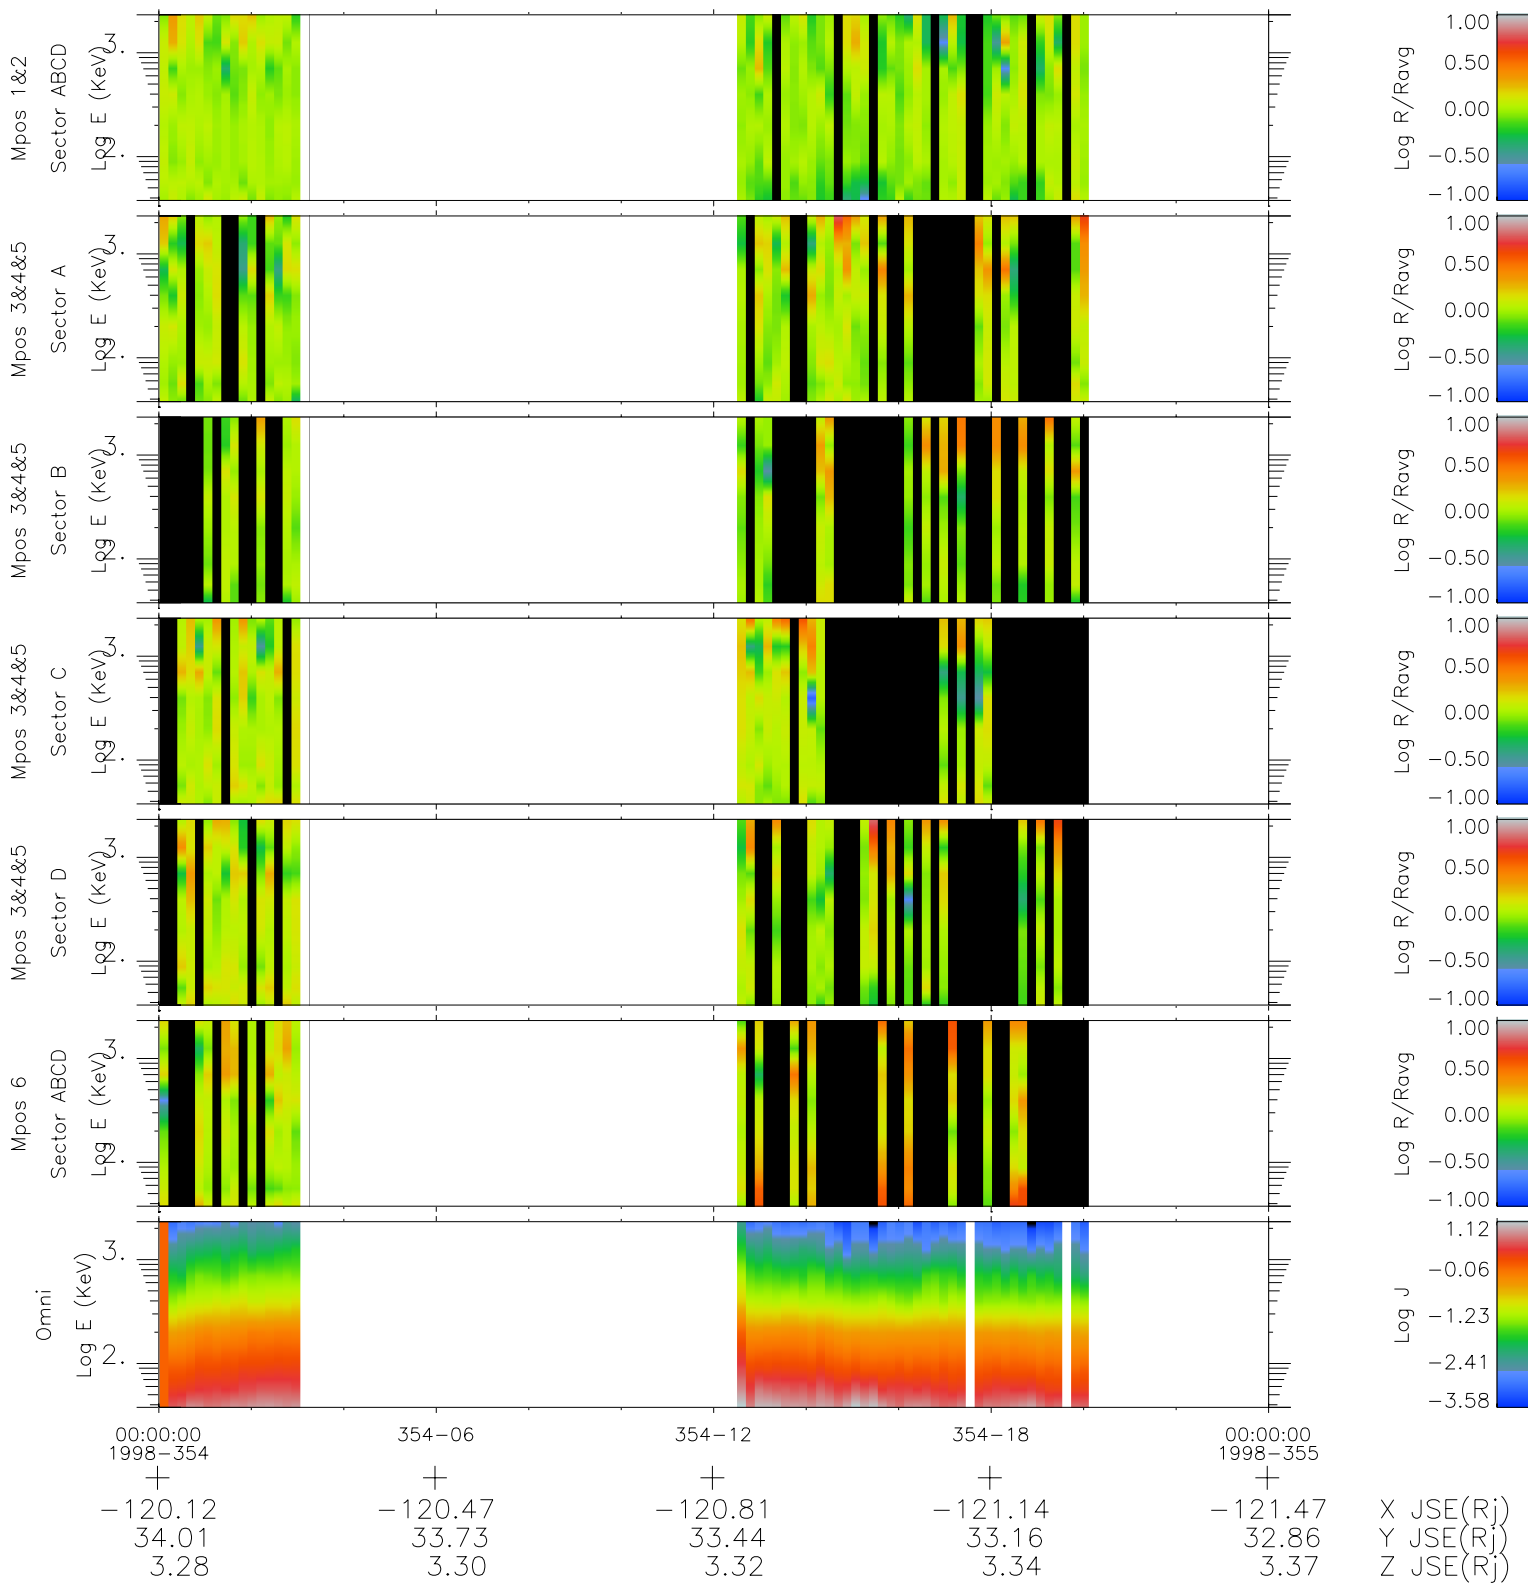

Galileo EPD Real Time R6 Ions Spectra 98354

Software Version: RTSPEC_R6 V 1.20
 Data Production: 06-03-00
 Plot Production: Sun Sep 16 19:21:44 2001
 Color File: wondr3
 Geofactor File: 1.1

- ◇ = Jupiter look direction
- = Corotation look direction