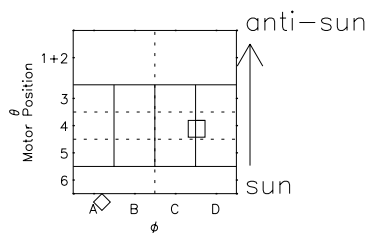

Galileo EPD Real Time R6 Ions Spectra 98354

Software Version: RTSPEC_R6 V 1.20
 Data Production: 06-03-00
 Plot Production: Sun Sep 16 19:21:44 2001
 Color File: wondr3
 Geofactor File: 1.1

- ◇ = Jupiter look direction
- = Corotation look direction