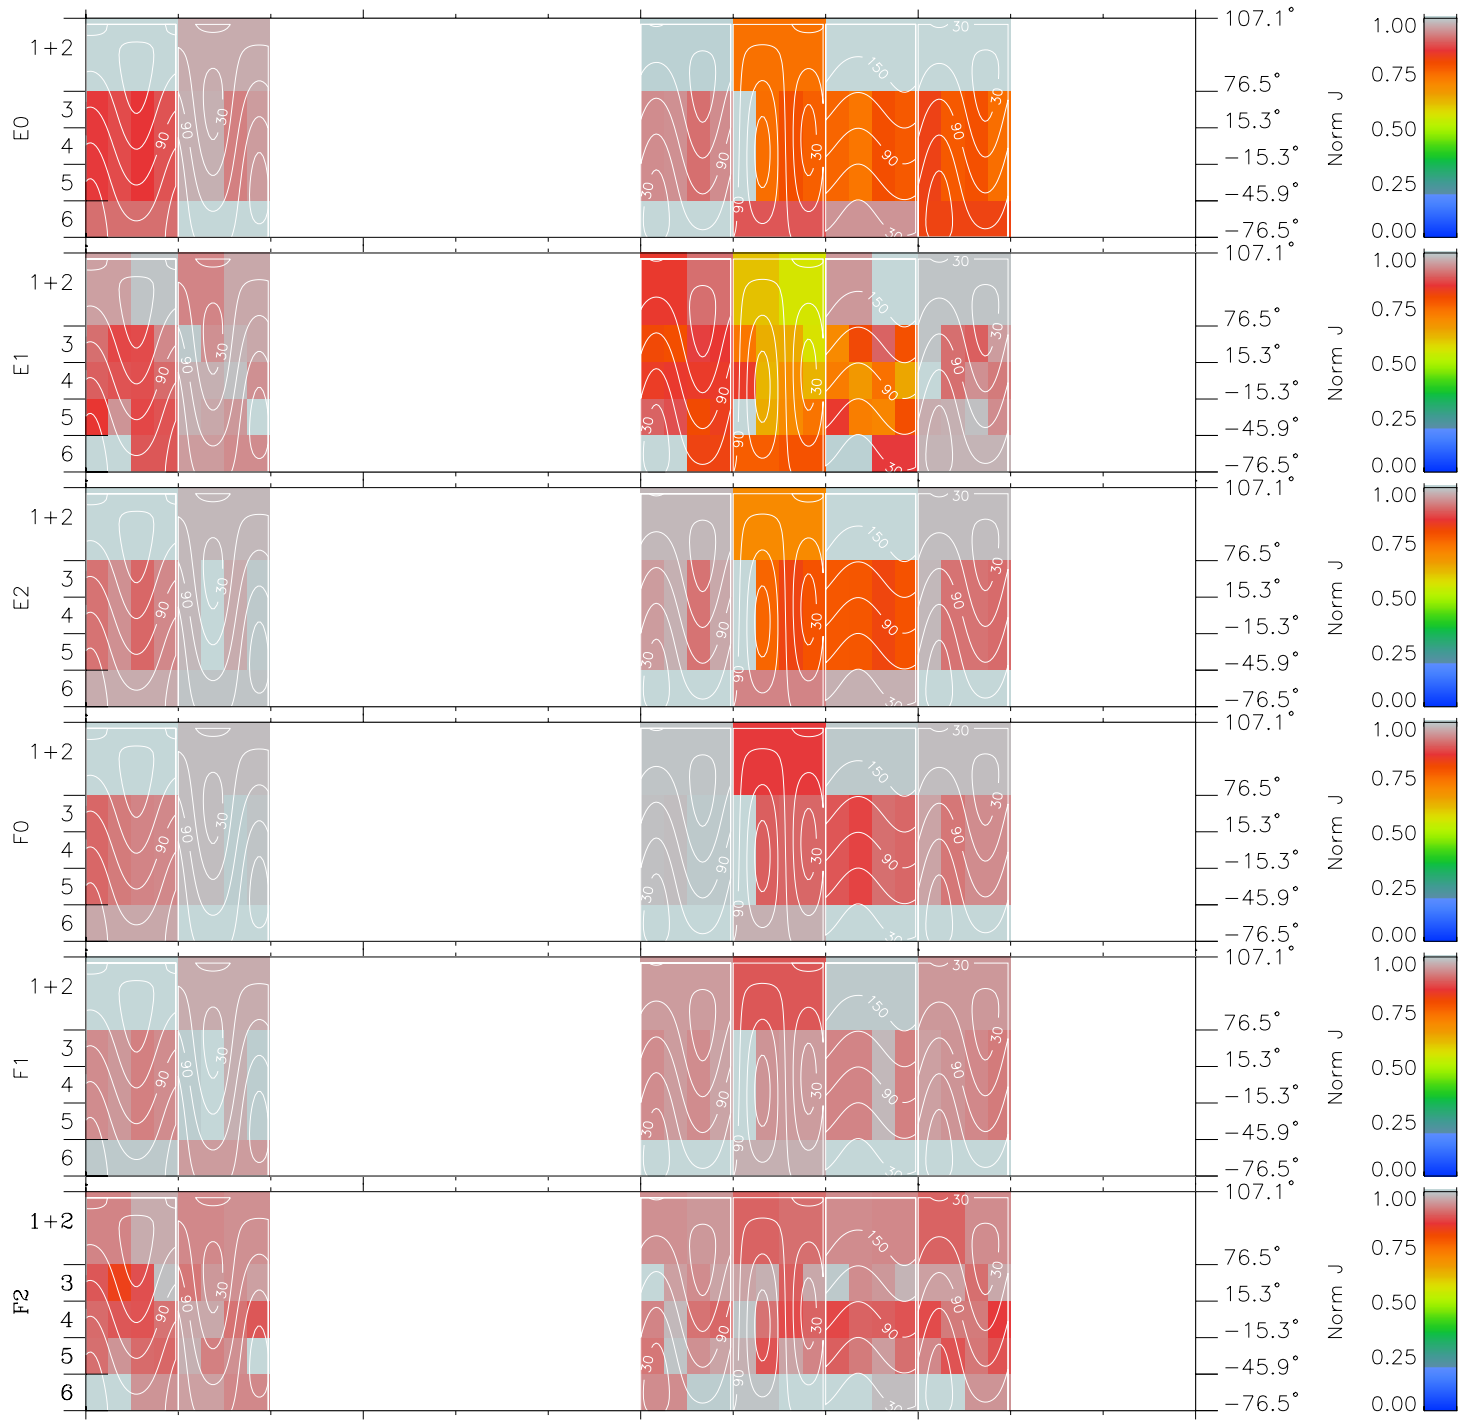

Galileo EPD Real Time All-Sky Anisotropies 98354

Software Version: RTSKY_NORM V 1.20
 Data Production: 06-03-00
 Plot Production: Sun Sep 16 19:22:16 2001
 Color File: wondr3
 Geofactor File: 1.1

00:00:00 1998-354	354-06	354-12	354-18	00:00:00 1998-355	X JSE(R _j)	Y JSE(R _j)	Z JSE(R _j)
+ -120.12 34.01 3.28	+ -120.47 33.73 3.30	+ -120.81 33.44 3.32	+ -121.14 33.16 3.34	+ -121.47 32.86 3.37			

- ◇ = Jupiter look direction
- = Corotation look direction