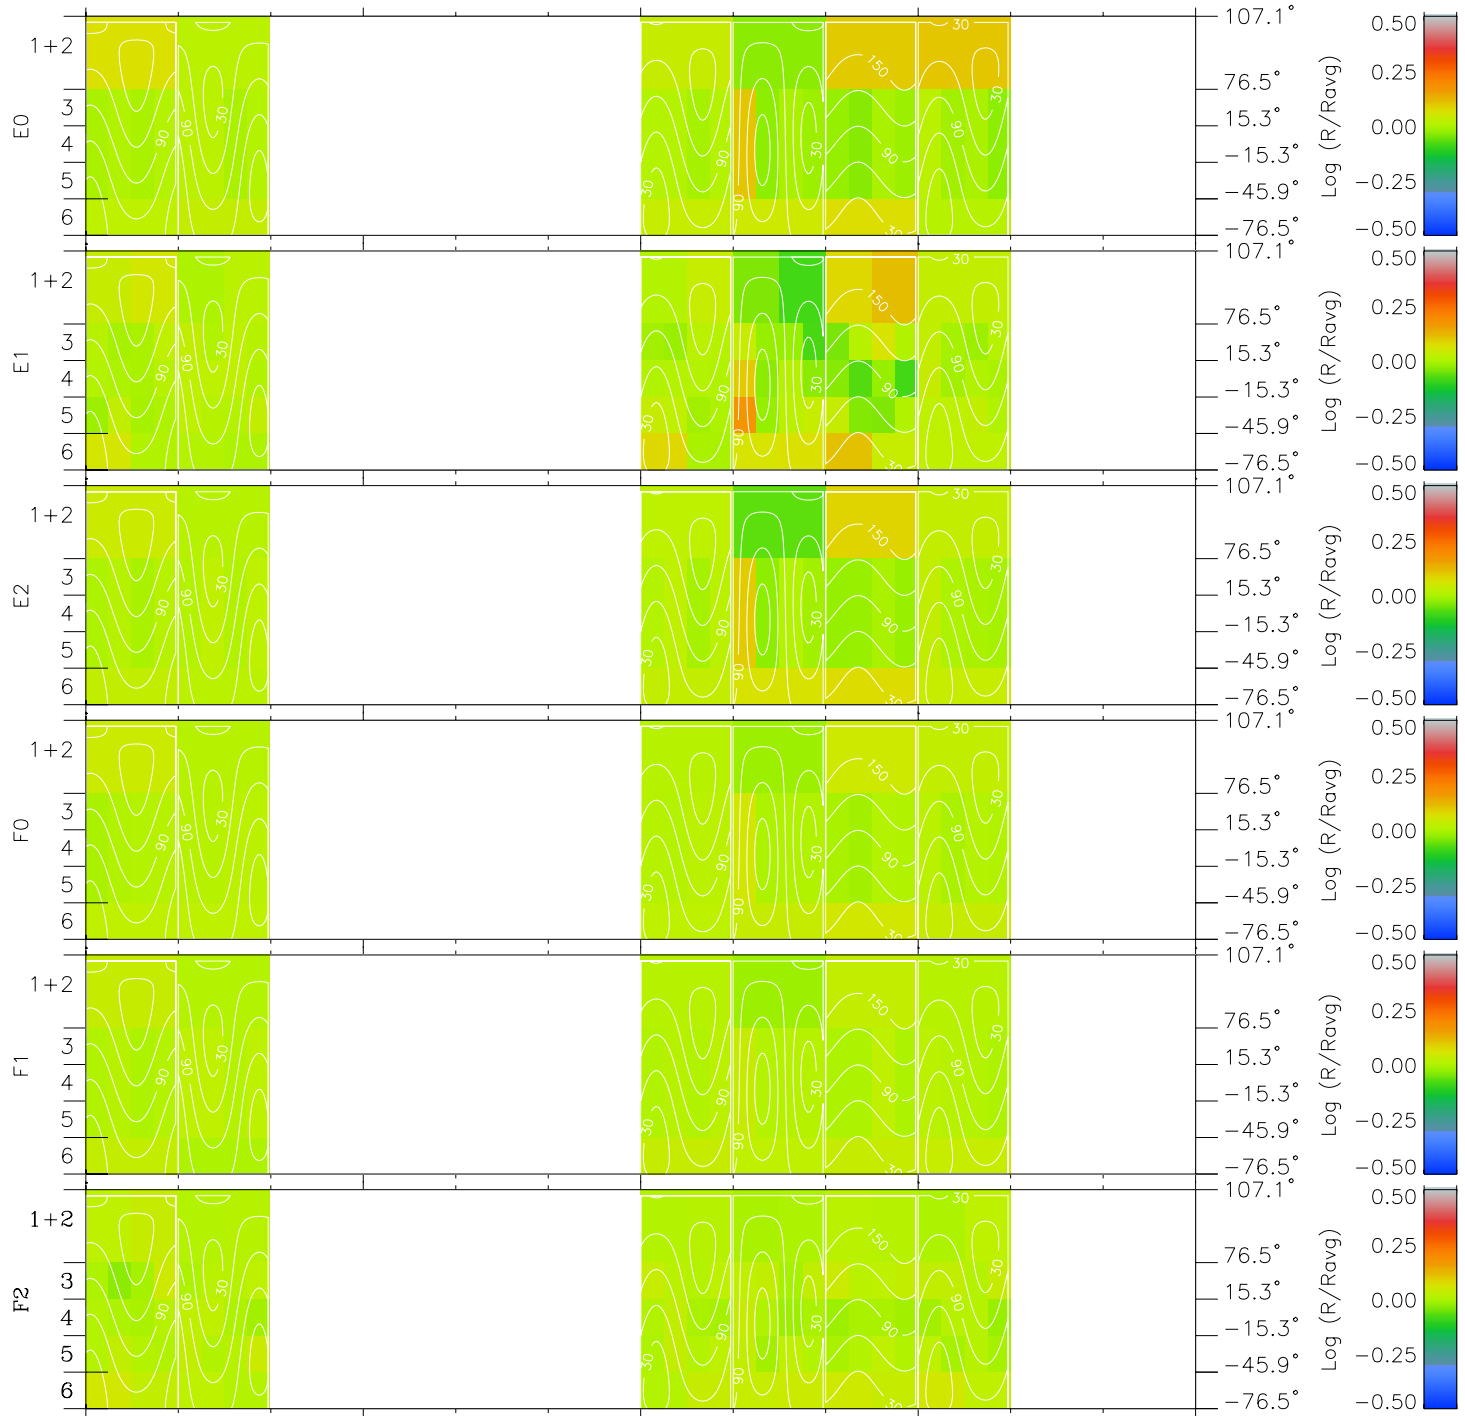

Galileo EPD Real Time All-Sky Anisotropies 98354

Software Version: RTSKY_MEAN V 1.20
 Data Production: 06-03-00
 Plot Production: Sun Sep 16 19:22:00 2001
 Color File: wondr3
 Geofactor File: 1.1

00:00:00 1998-354	354-06	354-12	354-18	00:00:00 1998-355	X JSE(R _j)
+ -120.12	+ -120.47	+ -120.81	+ -121.14	+ -121.47	X JSE(R _j)
34.01	33.73	33.44	33.16	32.86	Y JSE(R _j)
3.28	3.30	3.32	3.34	3.37	Z JSE(R _j)

- ◇ = Jupiter look direction
- = Corotation look direction