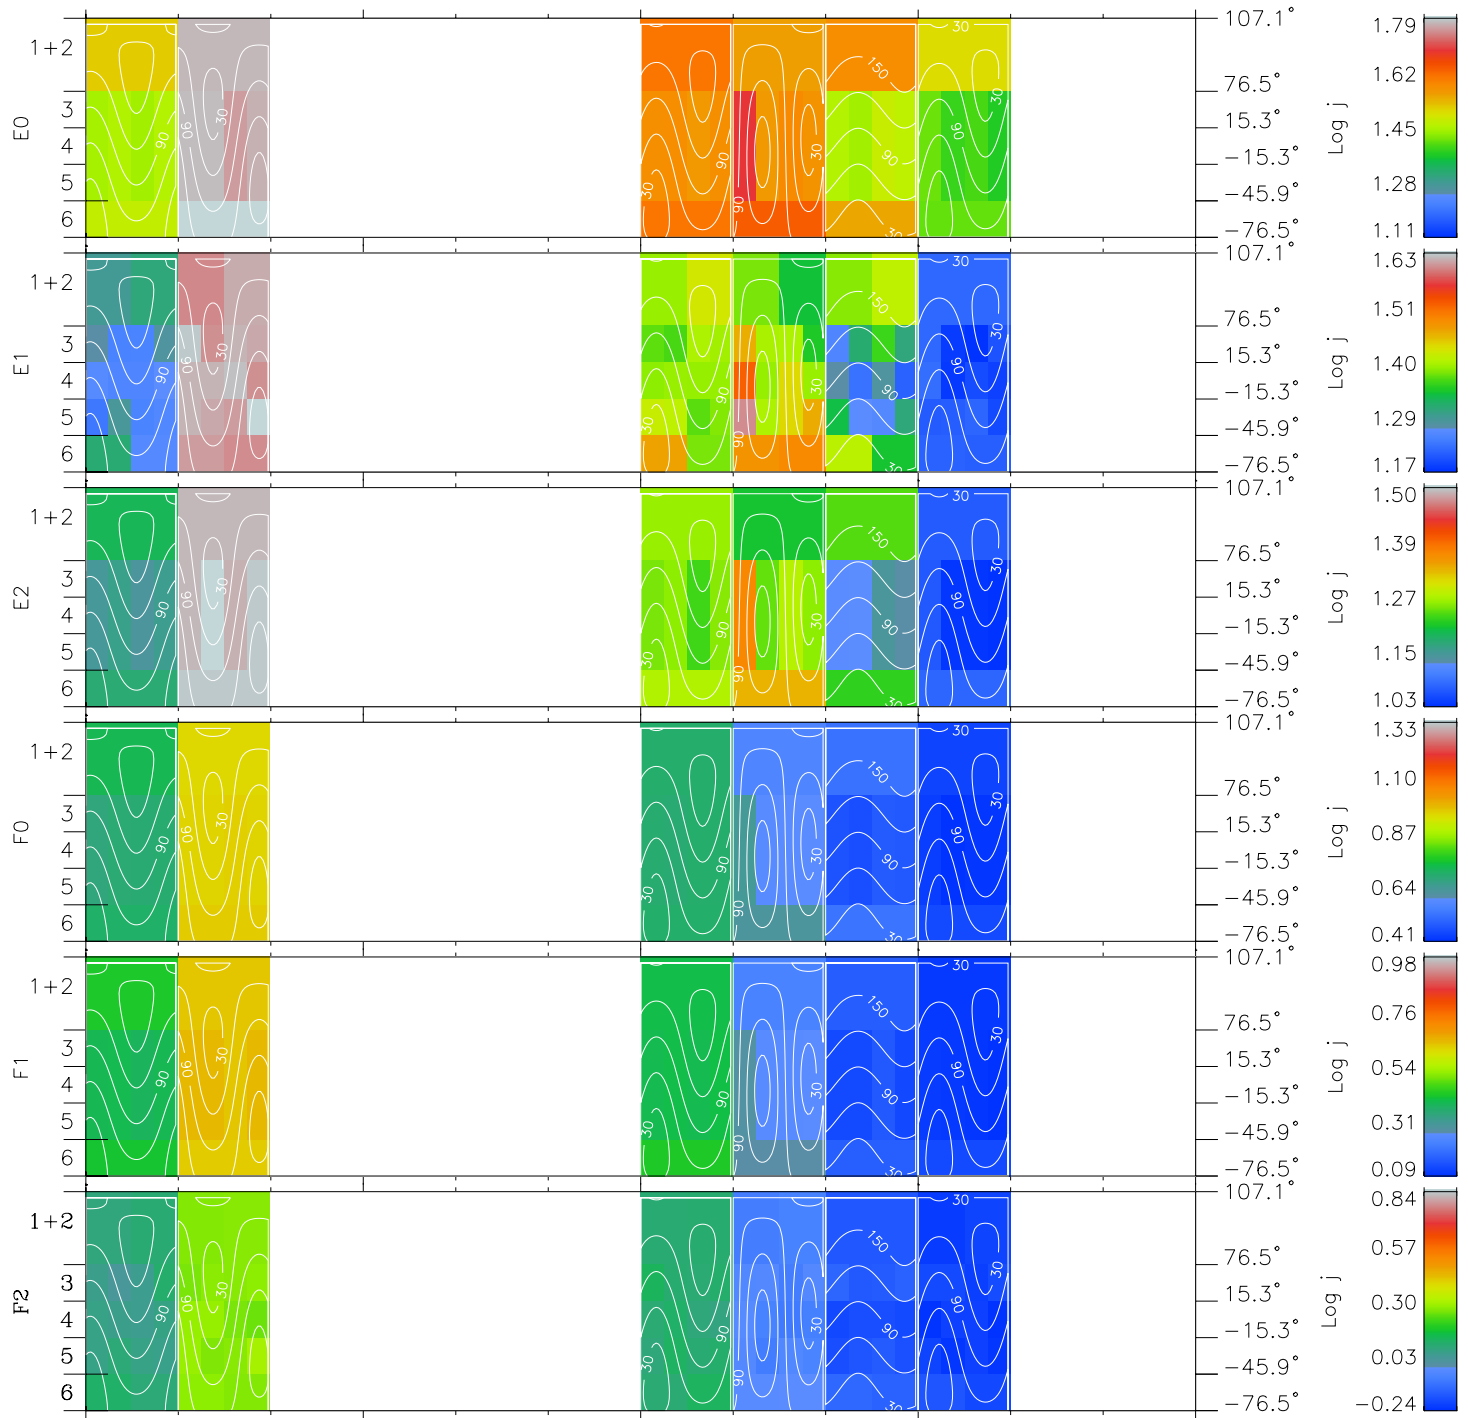

Galileo EPD Real Time All-Sky Anisotropies 98354

Software Version: RTSKY_FLUX V 1.20
 Data Production: 06-03-00
 Plot Production: Sun Sep 16 19:22:08 2001
 Color File: wondr3
 Geofactor File: 1.1

00:00:00 1998-354	354-06	354-12	354-18	00:00:00 1998-355	
+ -120.12 34.01 3.28	+ -120.47 33.73 3.30	+ -120.81 33.44 3.32	+ -121.14 33.16 3.34	+ -121.47 32.86 3.37	X JSE(R _j) Y JSE(R _j) Z JSE(R _j)

- ◇ = Jupiter look direction
- = Corotation look direction