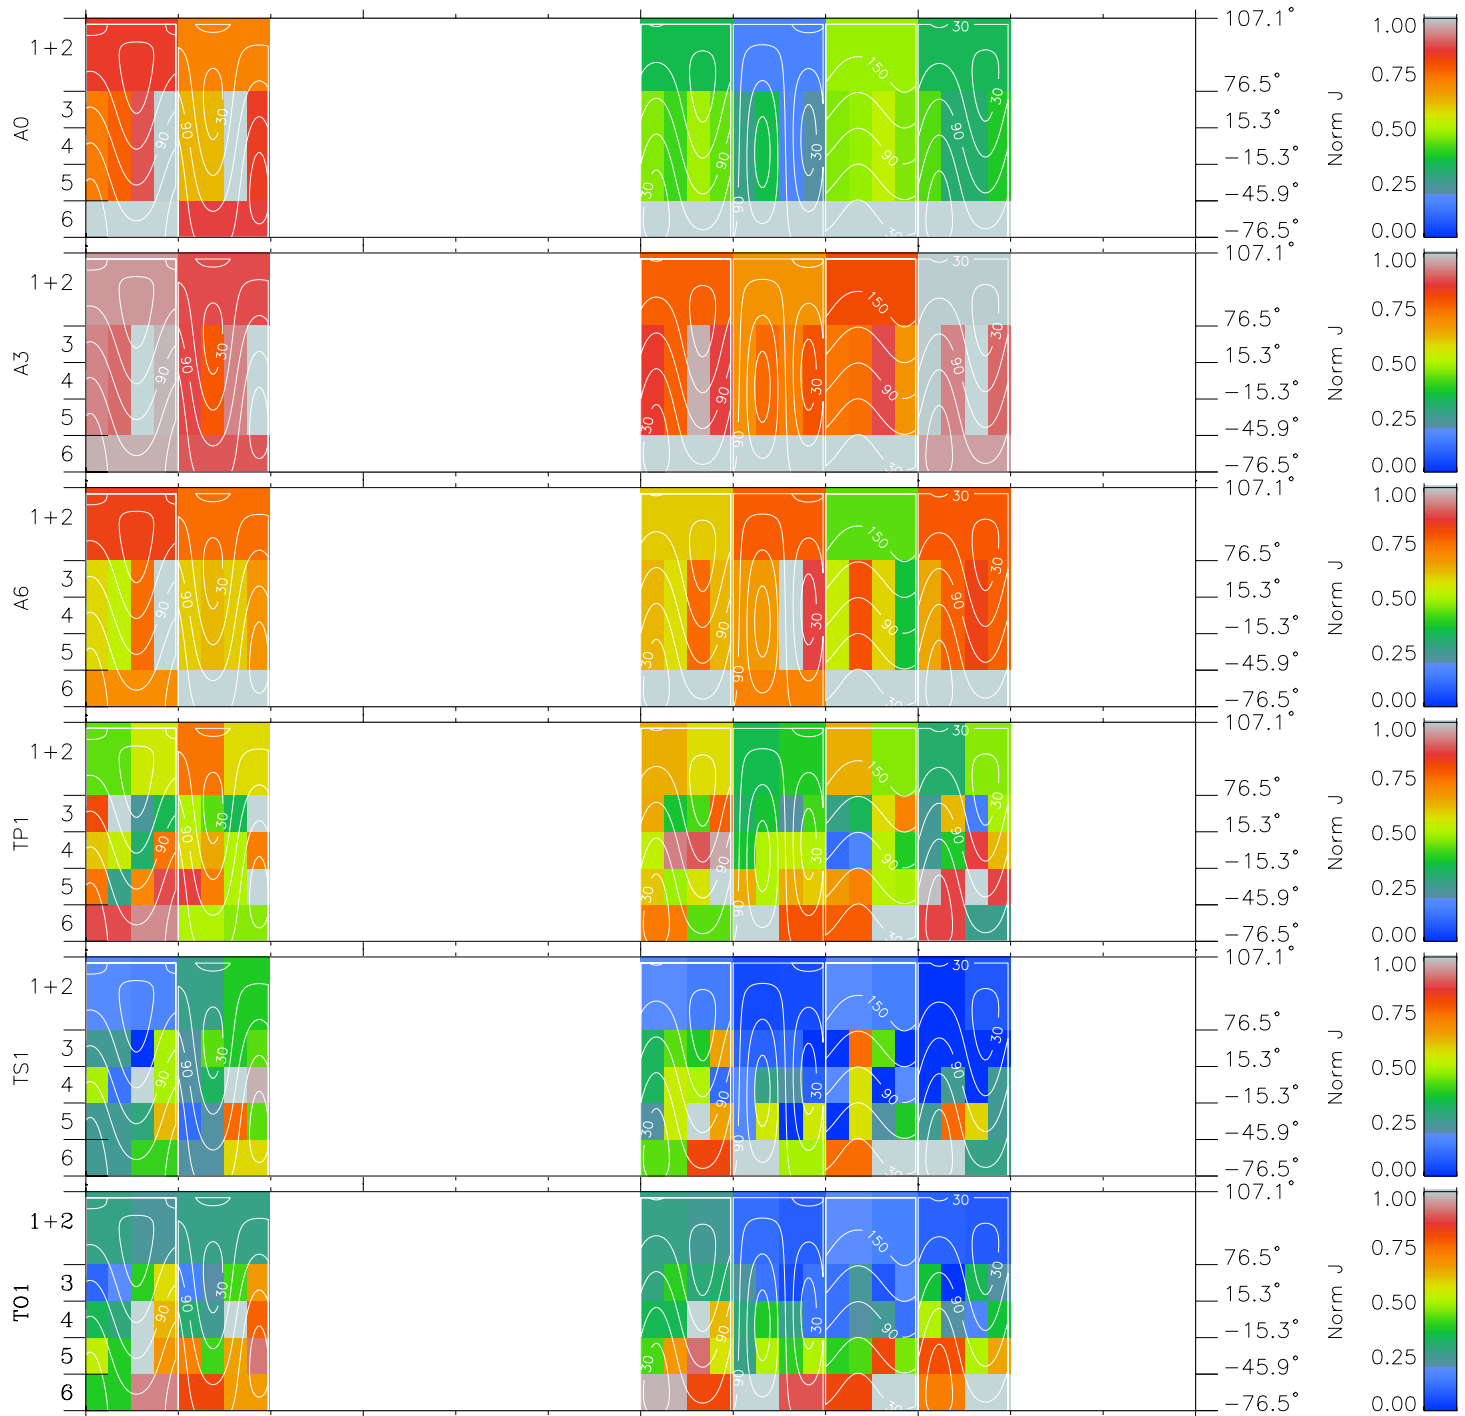

Galileo EPD Real Time All-Sky Anisotropies 98354

Software Version: RTSKY_NORM V 1.20
 Data Production: 06-03-00
 Plot Production: Sun Sep 16 19:22:12 2001
 Color File: wondr3
 Geofactor File: 1.1

00:00:00 1998-354	354-06	354-12	354-18	00:00:00 1998-355	X JSE(R _j)
+ -120.12 34.01 3.28	+ -120.47 33.73 3.30	+ -120.81 33.44 3.32	+ -121.14 33.16 3.34	+ -121.47 32.86 3.37	Y JSE(R _j)
					Z JSE(R _j)

- ◇ = Jupiter look direction
- = Corotation look direction