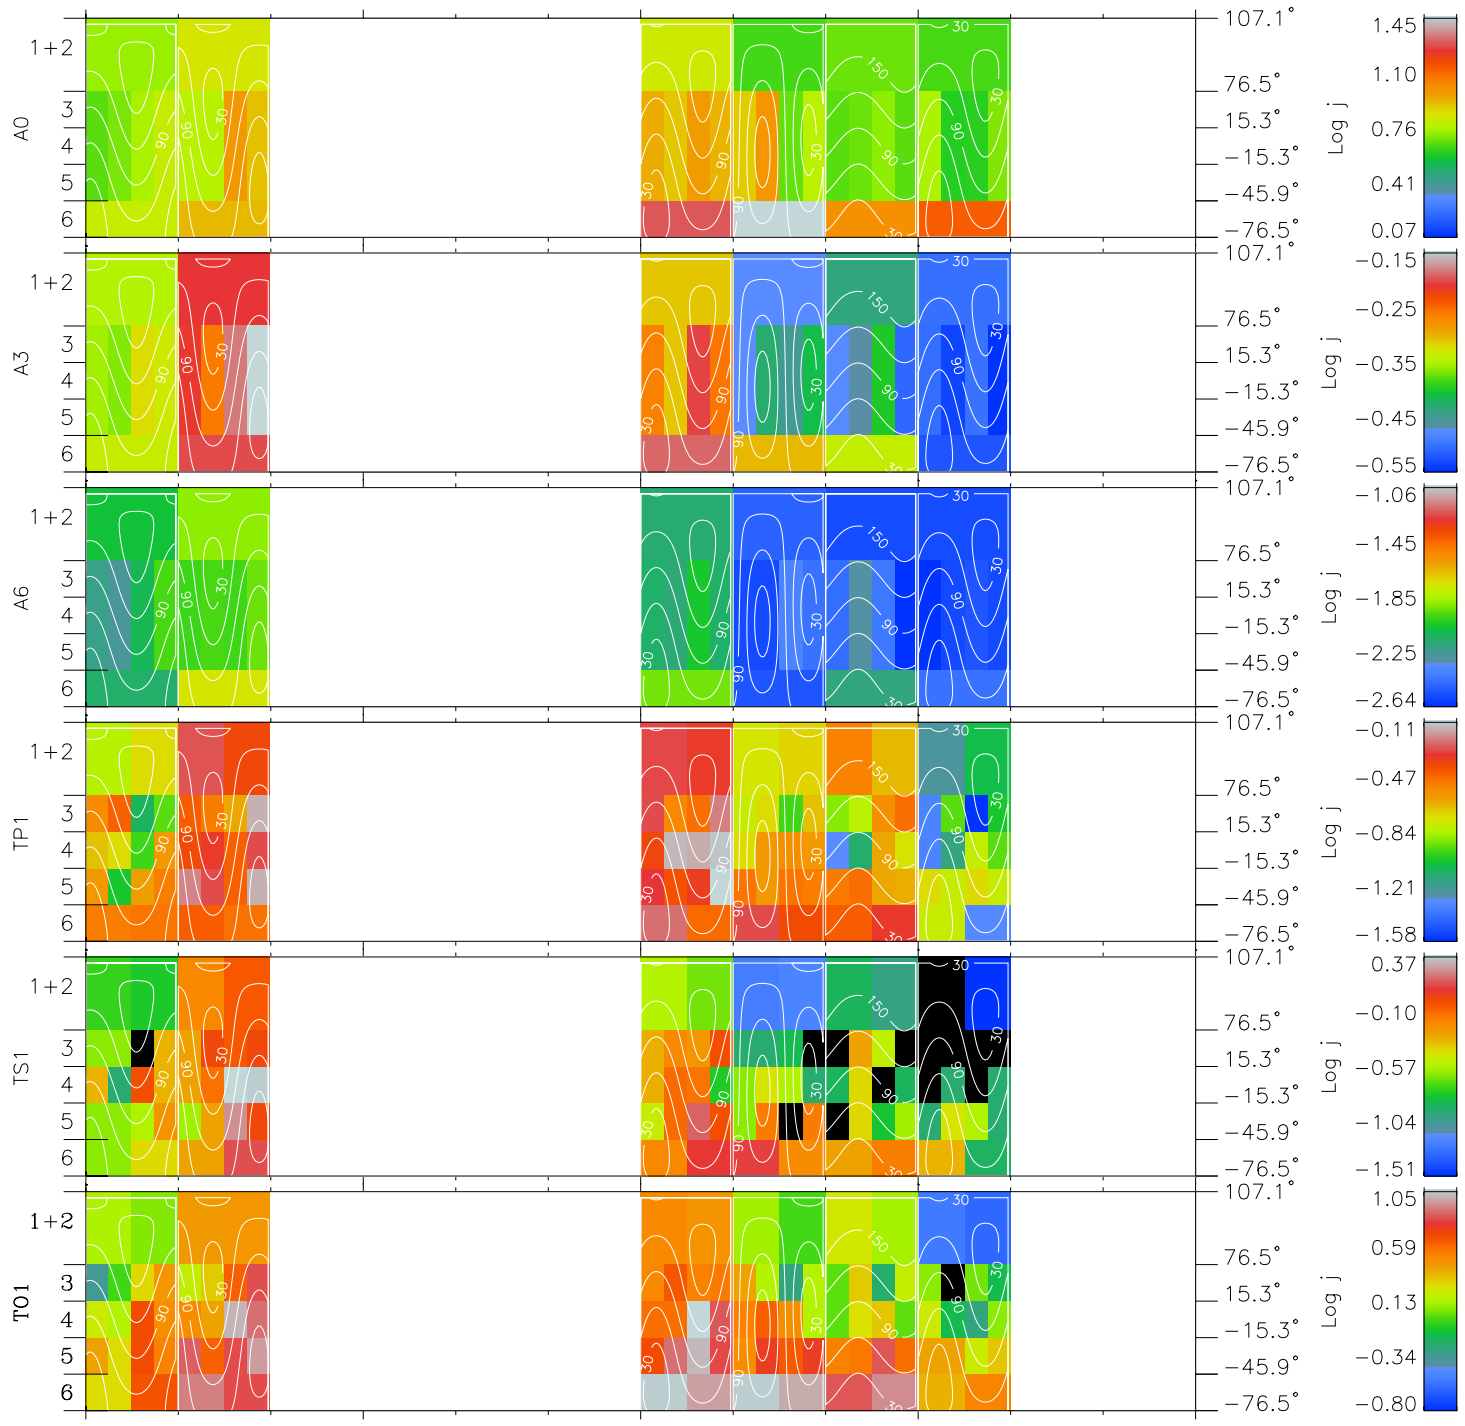

Galileo EPD Real Time All-Sky Anisotropies 98354

Software Version: RTSKY_FLUX V 1.20
 Data Production: 06-03-00
 Plot Production: Sun Sep 16 19:22:04 2001
 Color File: wondr3
 Geofactor File: 1.1

00:00:00 1998-354	354-06	354-12	354-18	00:00:00 1998-355	X JSE(R _j)
+ -120.12 34.01 3.28	+ -120.47 33.73 3.30	+ -120.81 33.44 3.32	+ -121.14 33.16 3.34	+ -121.47 32.86 3.37	Y JSE(R _j)
					Z JSE(R _j)

- ◇ = Jupiter look direction
- = Corotation look direction