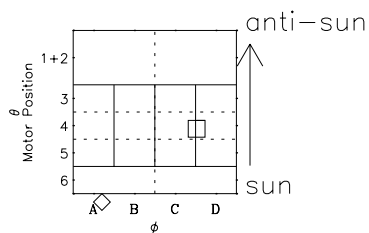

Galileo EPD Real-Time Omni 98354

Software Version: RTLINE_OMNI V 1.20
Data Production: 06-03-00
Plot Production: Sun Sep 16 19:23:00 2001

- ◇ = Jupiter look direction
- = Corotation look direction