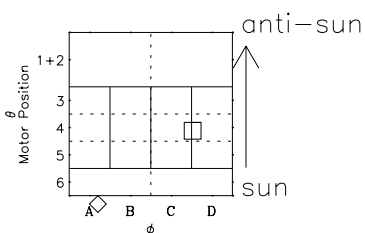

# Galileo EPD Real-Time Six-Sector 98354

Software Version: RTLINE\_R6 V 1.20  
Data Production: 06-03-00  
Plot Production: Sun Sep 16 19:23:05 2001

◇ = Jupiter look direction  
□ = Corotation look direction