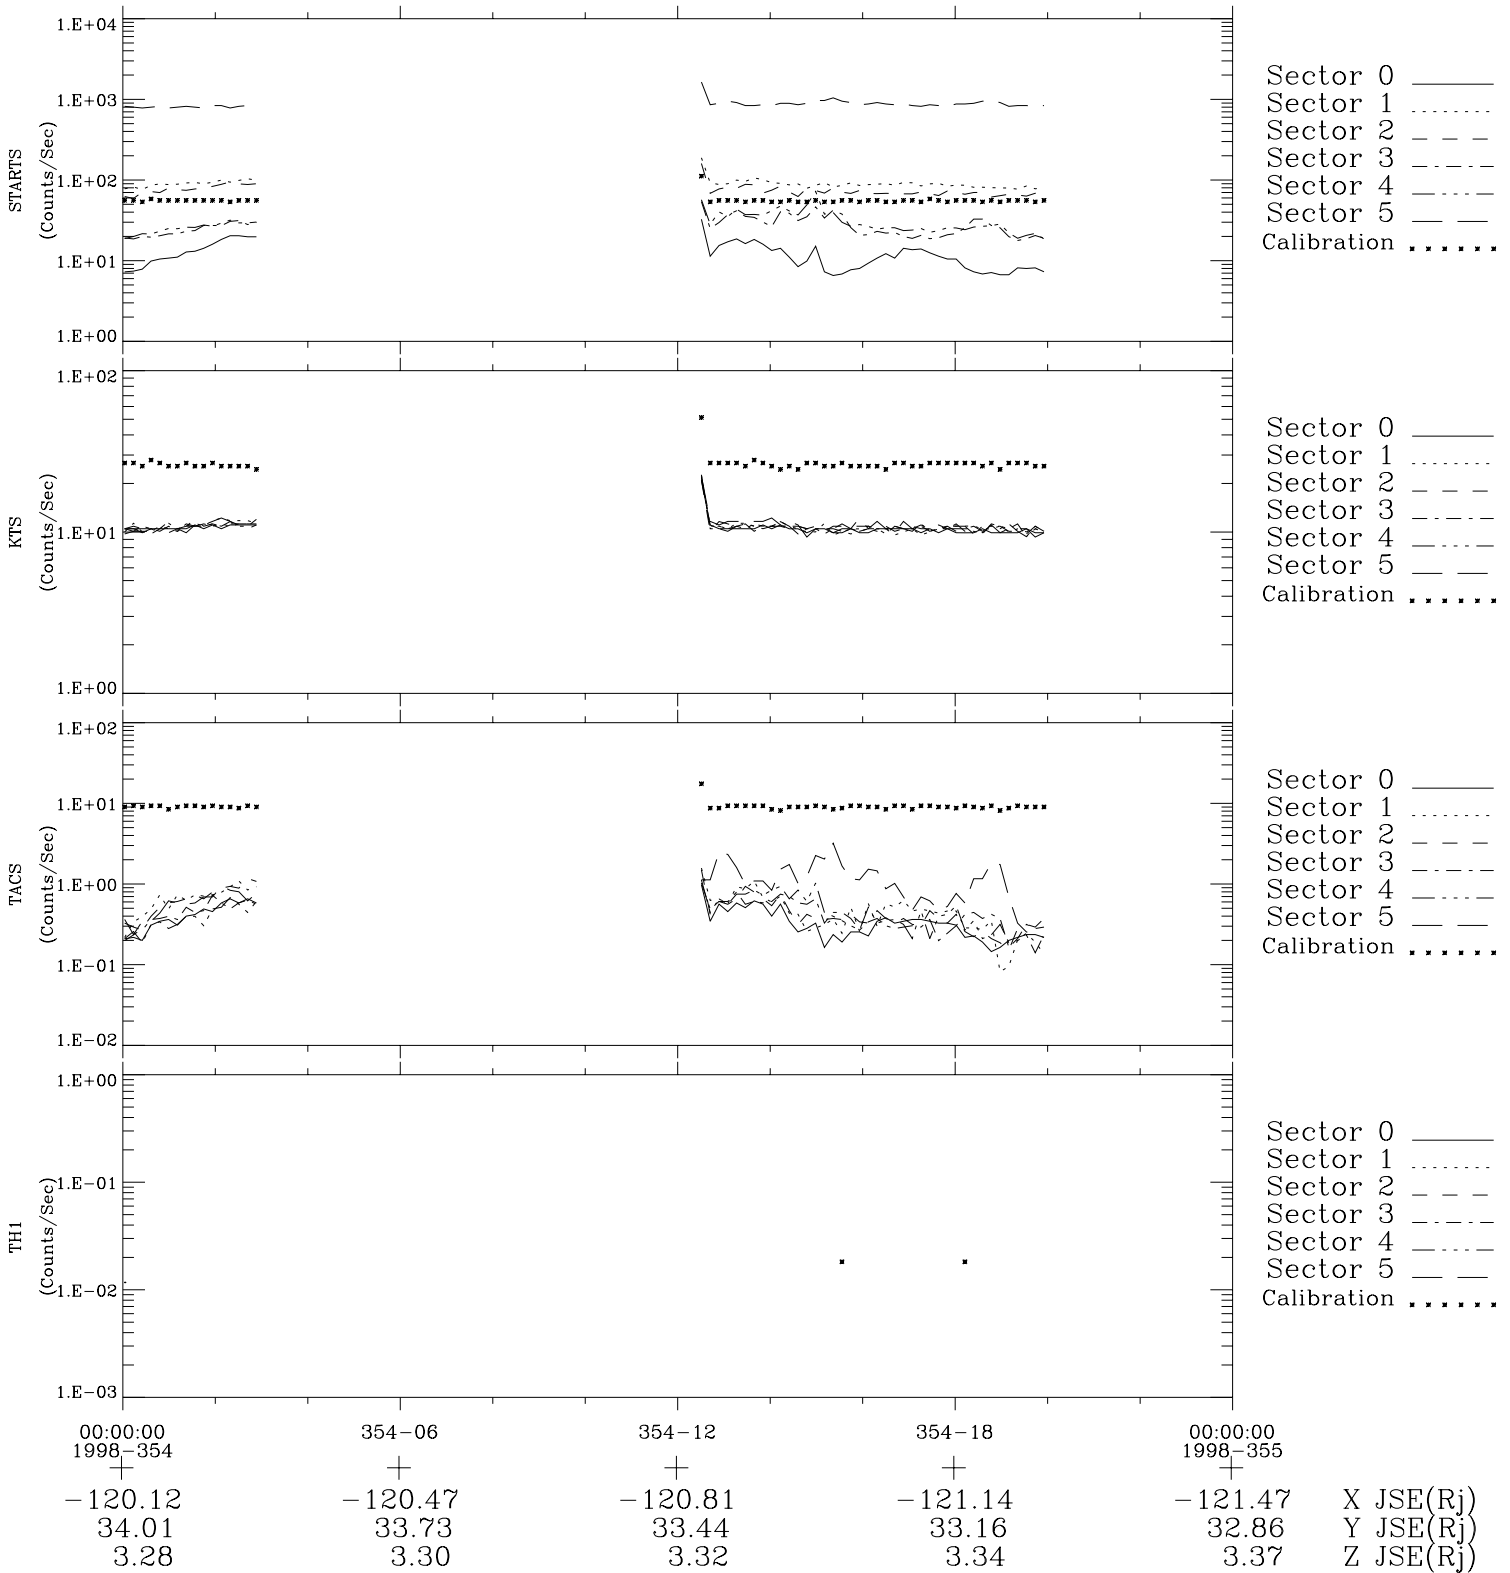

# Galileo EPD Real-Time Six-Sector 98354

Software Version: RTLINE\_R6 V 1.20  
Data Production: 06-03-00  
Plot Production: Sun Sep 16 19:23:05 2001

◇ = Jupiter look direction  
□ = Corotation look direction