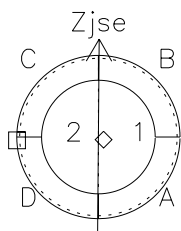

# Galileo EPD Real-Time Six-Sector 98354

Software Version: RTLINE\_R6 V 1.20  
Data Production: 06-03-00  
Plot Production: Sun Sep 16 19:23:05 2001

◇ = Jupiter look direction  
□ = Corotation look direction