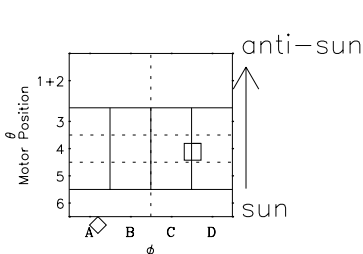

Galileo EPD Real-Time Six-Sector 98354

Software Version: RTLINE_R6 V 1.20
Data Production: 06-03-00
Plot Production: Sun Sep 16 19:23:03 2001

◇ = Jupiter look direction
□ = Corotation look direction