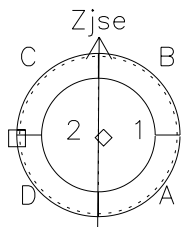

Galileo EPD Real-Time Six-Sector 98354

Software Version: RTLINE_R6 V 1.20
Data Production: 06-03-00
Plot Production: Sun Sep 16 19:23:03 2001

◇ = Jupiter look direction
□ = Corotation look direction