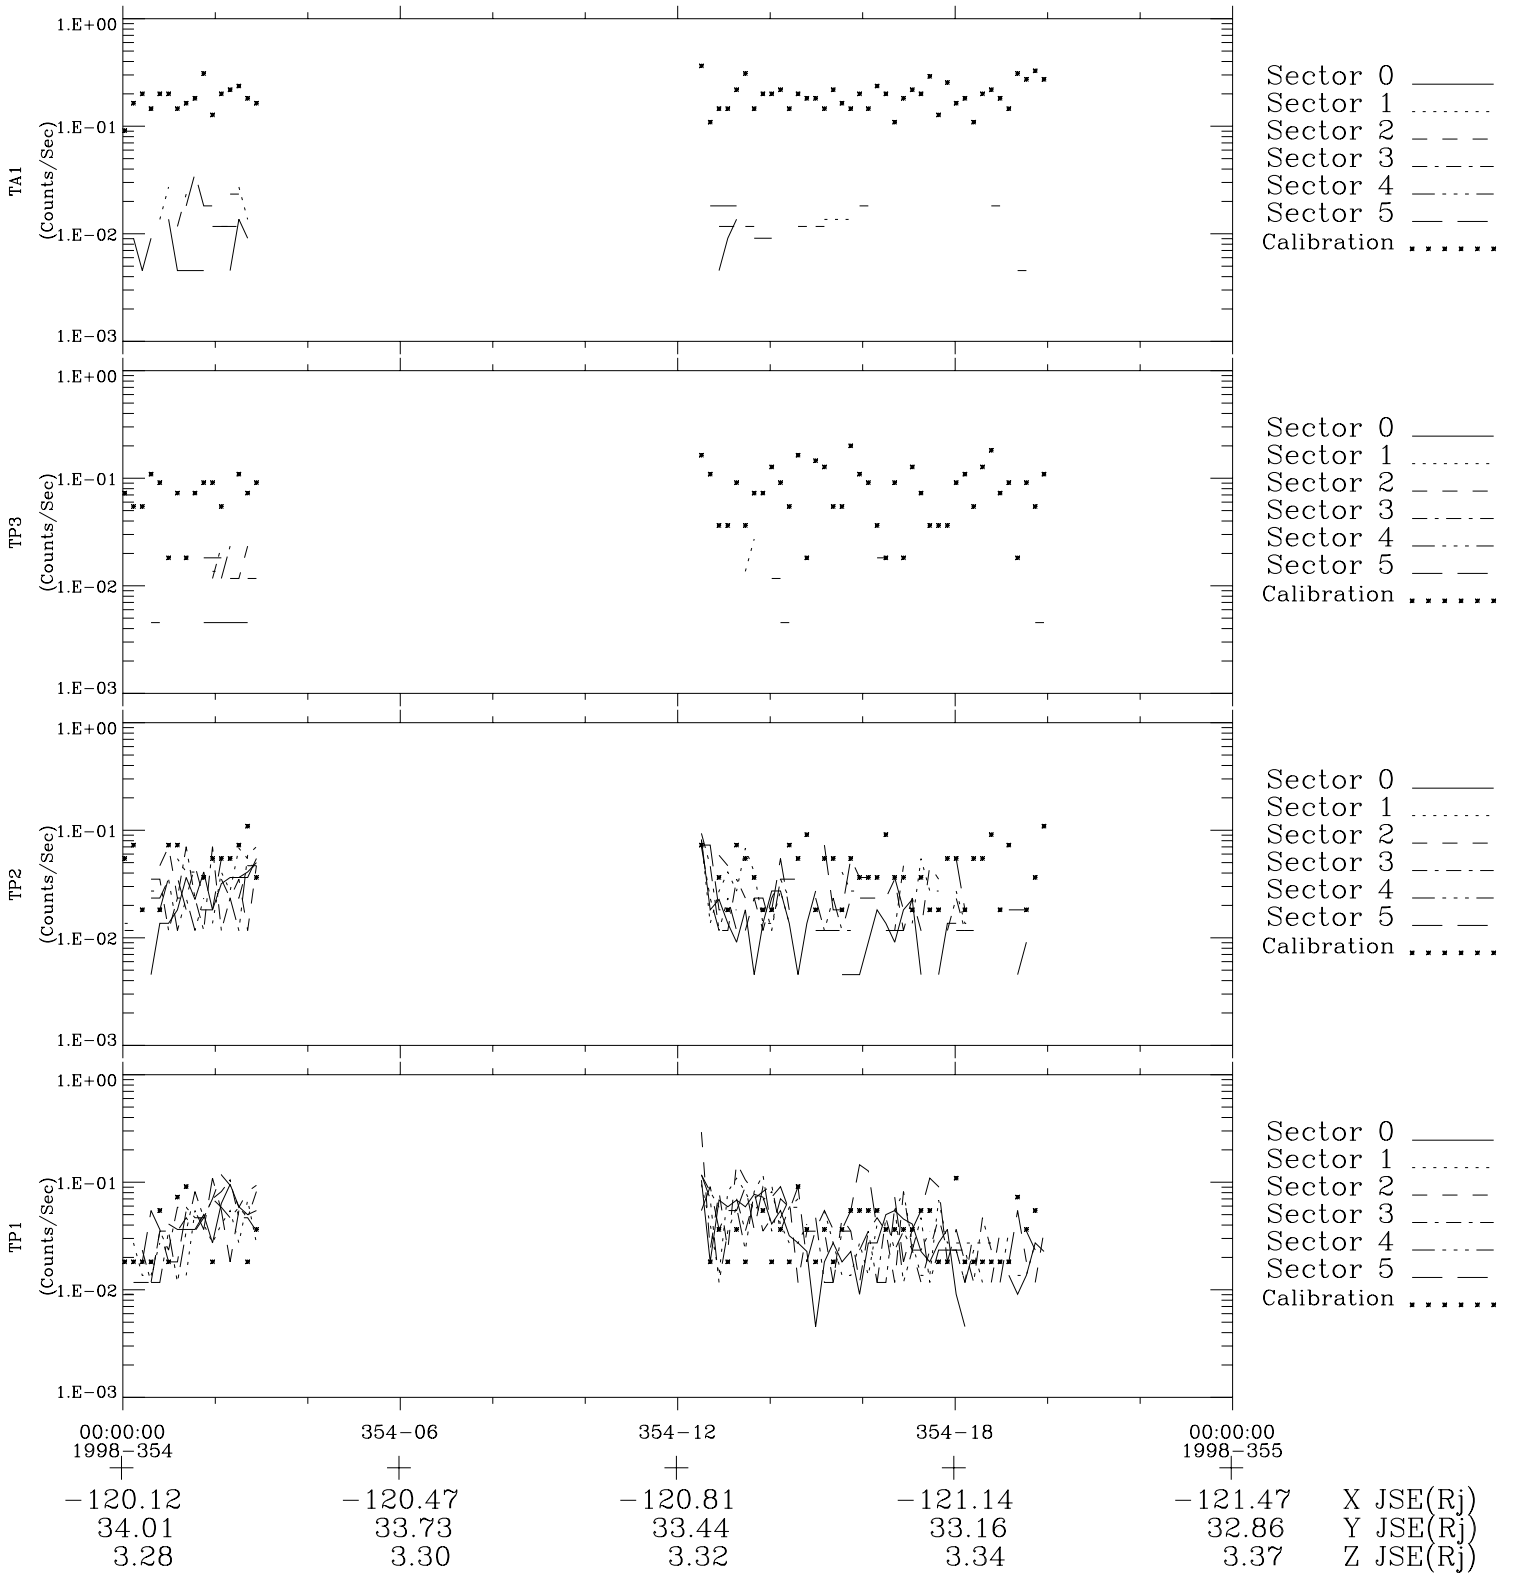

Galileo EPD Real-Time Six-Sector 98354

Software Version: RTLINE_R6 V 1.20
Data Production: 06-03-00
Plot Production: Sun Sep 16 19:23:03 2001

◇ = Jupiter look direction
□ = Corotation look direction