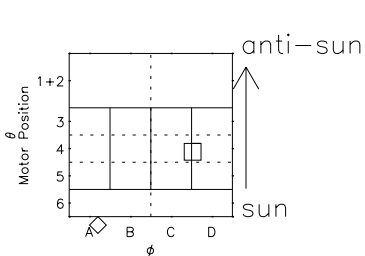

# Galileo EPD Real Elevation Anisotropies 98354

Software Version: RTELEV\_NORM V 1.20  
Data Production: 06-03-00  
Plot Production: Sun Sep 16 19:22:36 2001  
Color File: wondr3  
Geofactor File: 1.1

- ◇ = Jupiter look direction
- = Corotation look direction