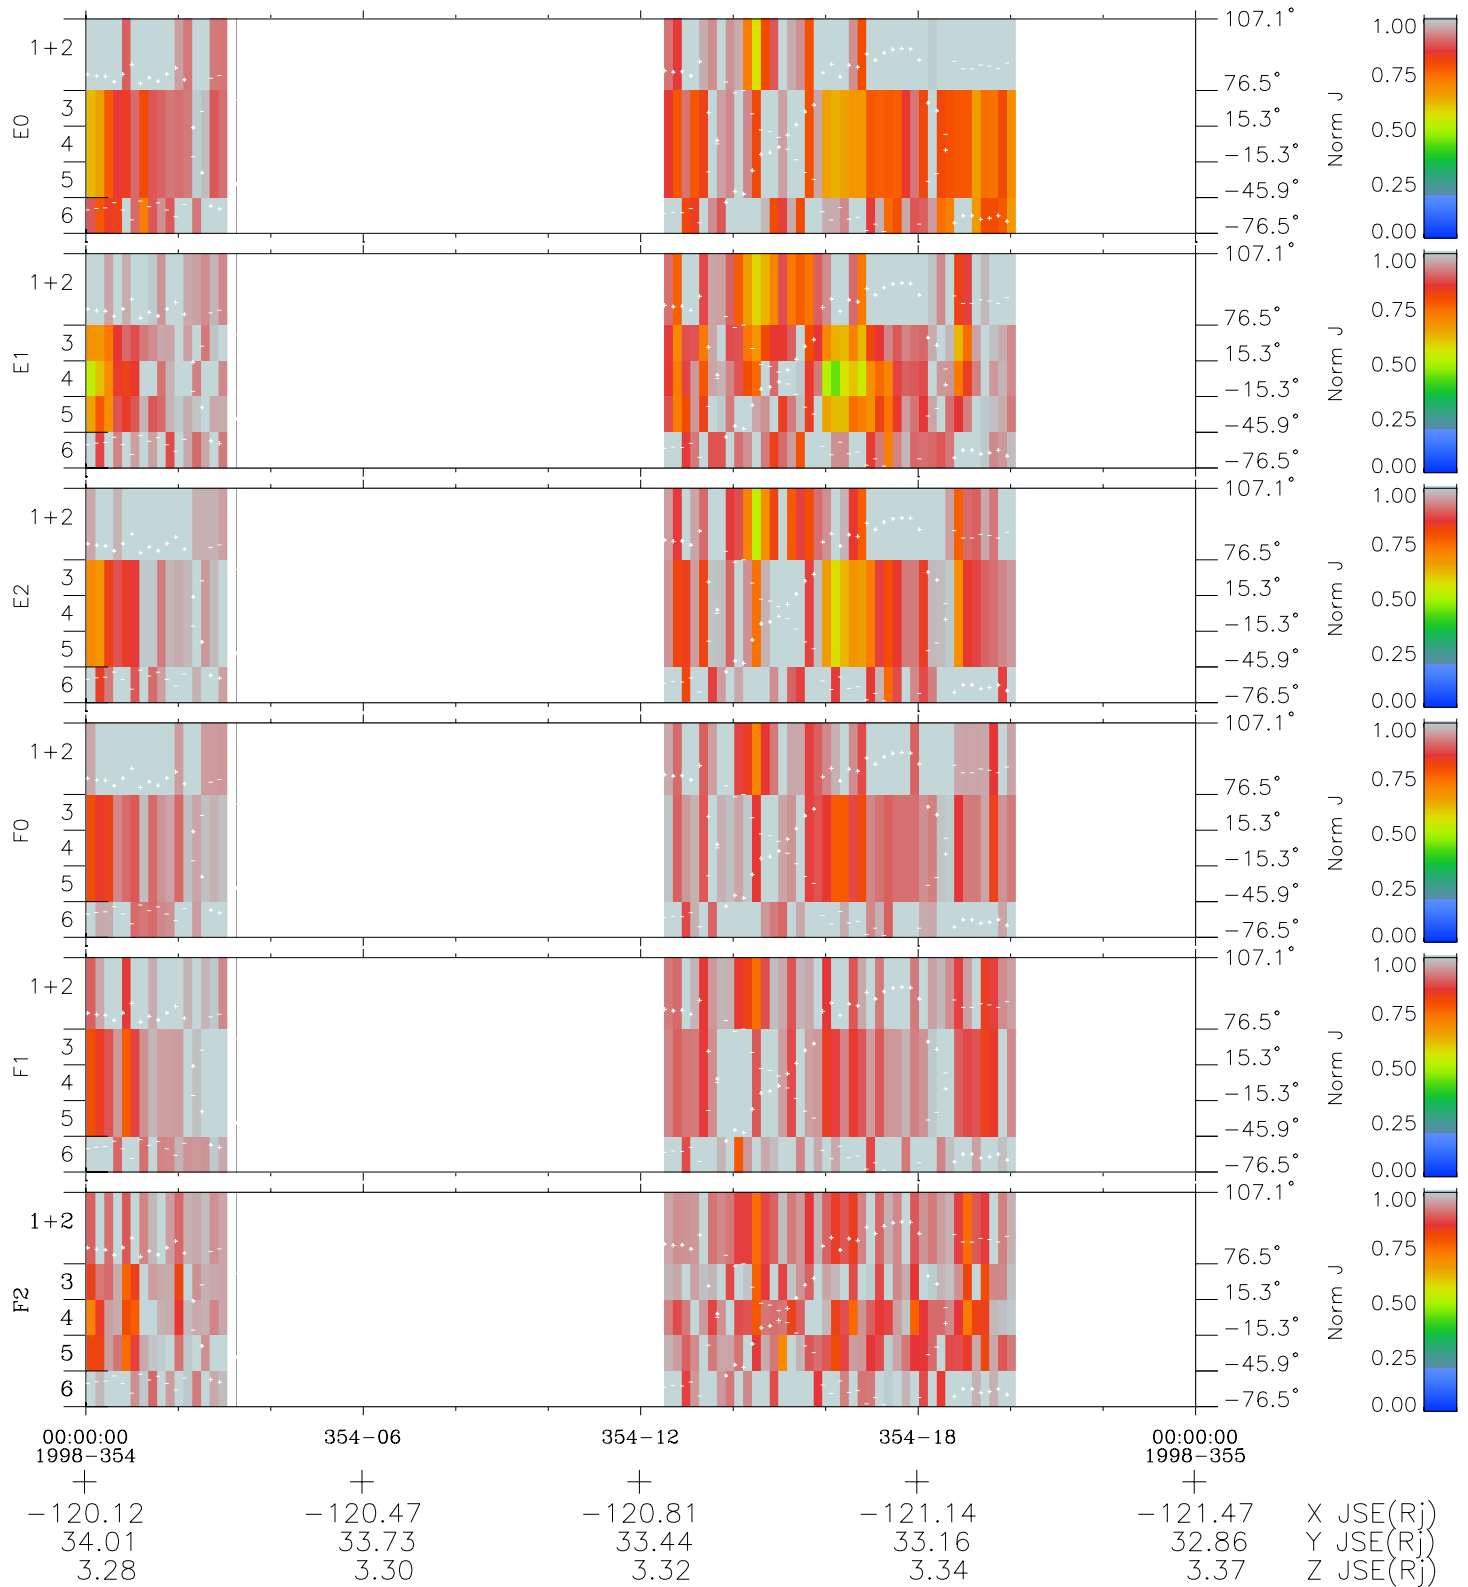

# Galileo EPD Real Elevation Anisotropies 98354

Software Version: RTELEV\_NORM V 1.20  
Data Production: 06-03-00  
Plot Production: Sun Sep 16 19:22:36 2001  
Color File: wondr3  
Geofactor File: 1.1

- ◇ = Jupiter look direction
- = Corotation look direction