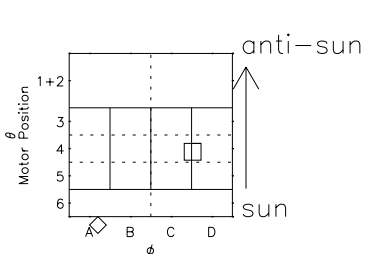

Galileo EPD Real Elevation Anisotropies 98354

Software Version: RTELEV_MEAN V 1.20
 Data Production: 06-03-00
 Plot Production: Sun Sep 16 19:22:23 2001
 Color File: wondr3
 Geofactor File: 1.1

- ◇ = Jupiter look direction
- = Corotation look direction