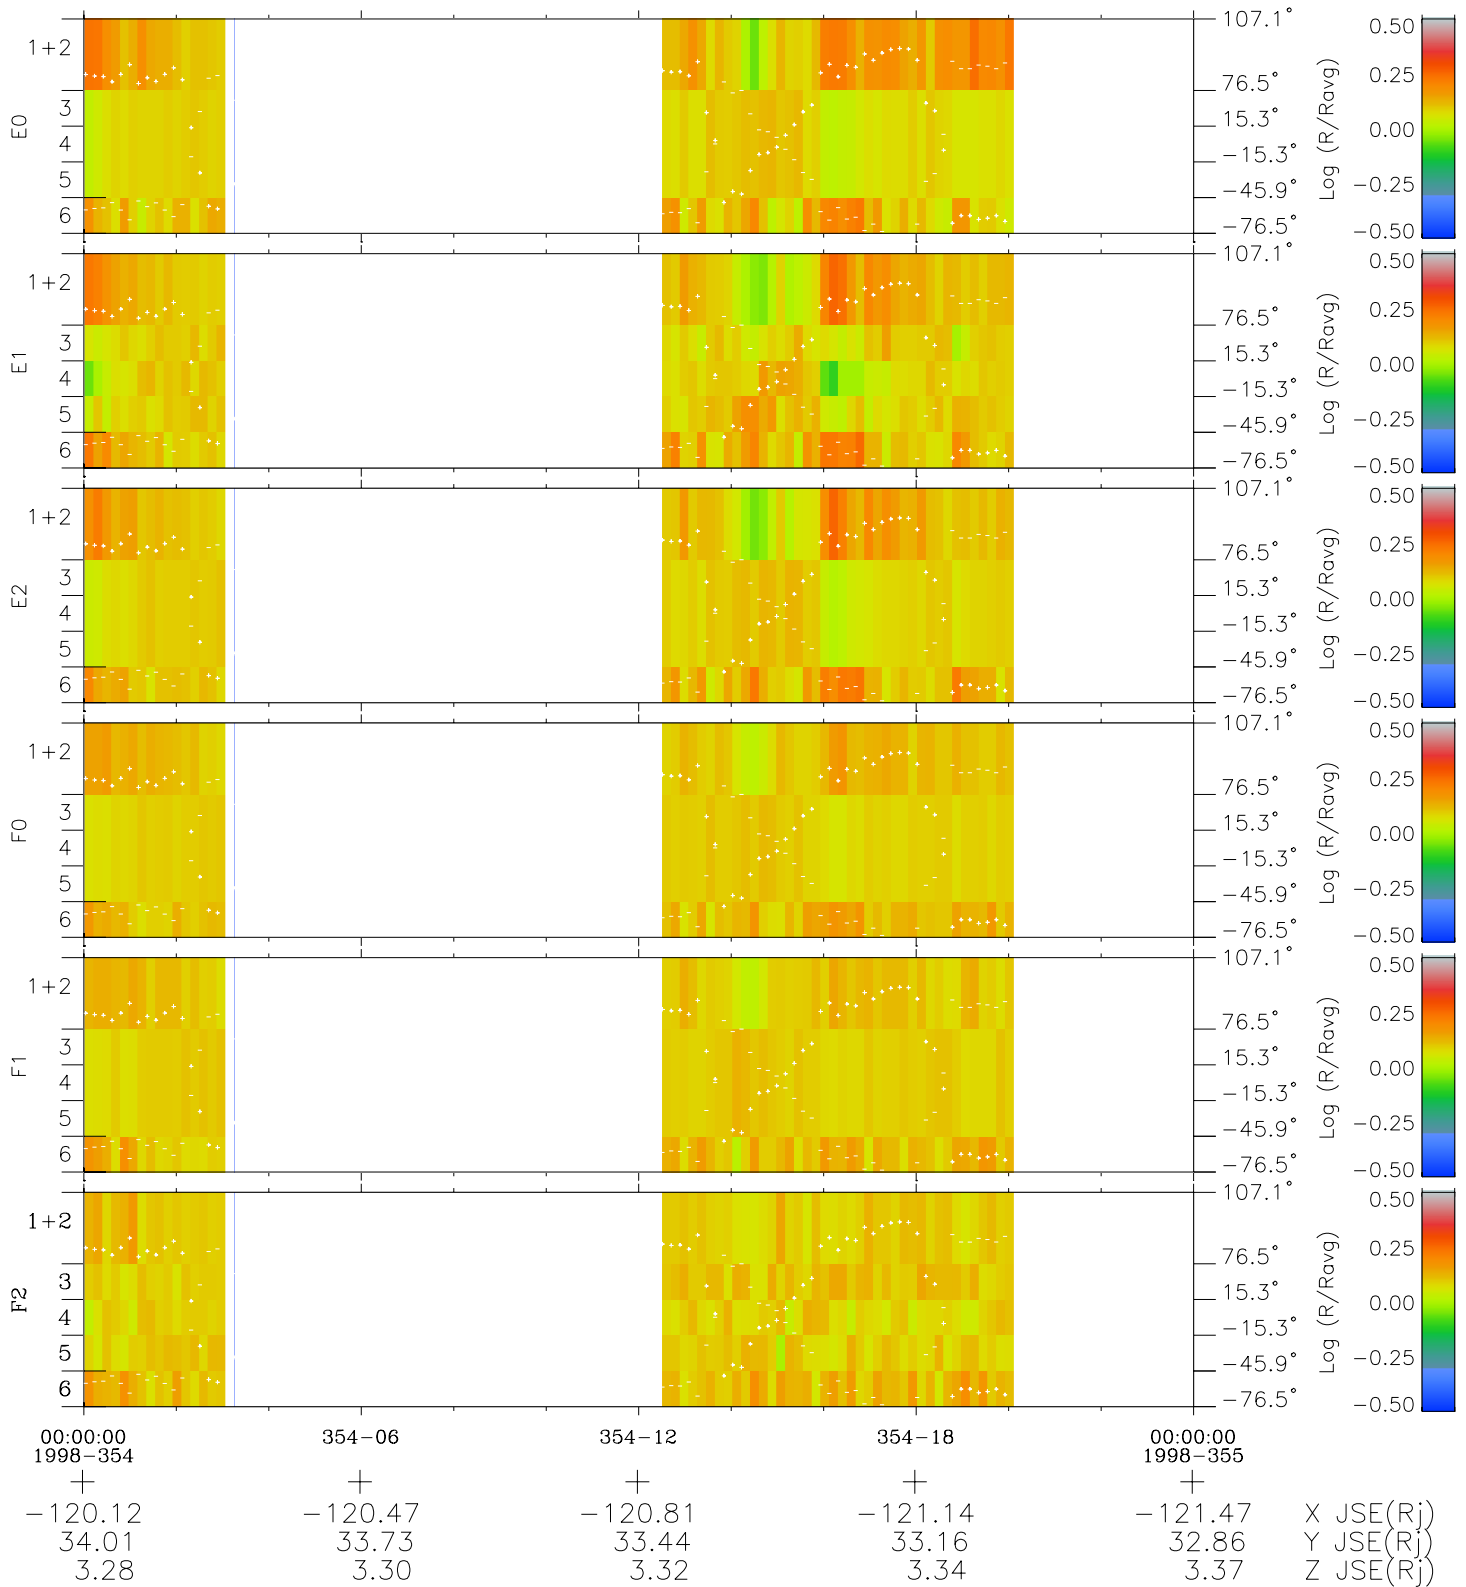

Galileo EPD Real Elevation Anisotropies 98354

Software Version: RTELEV_MEAN V 1.20
 Data Production: 06-03-00
 Plot Production: Sun Sep 16 19:22:23 2001
 Color File: wondr3
 Geofactor File: 1.1

- ◇ = Jupiter look direction
- = Corotation look direction