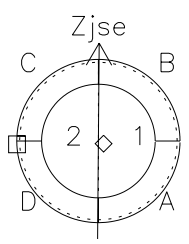

Galileo EPD Real Time Azimuth Anisotropies 98354

Software Version: RTAZIM_NORM V 1.20
Data Production: 06-03-00
Plot Production: Sun Sep 16 19:22:56 2001
Color File: wondr3
Geofactor File: 1.1

Time	354-06	354-12	354-18	00:00:35.5	
00:00:00 1998-354					
+	+	+	+	+	X JSE(R _j)
-120.12	-120.47	-120.81	-121.14	-121.47	Y JSE(R _j)
34.01	33.73	33.44	33.16	32.86	Z JSE(R _j)
3.28	3.30	3.32	3.34	3.37	

- ◇ = Jupiter look direction
- = Corotation look direction