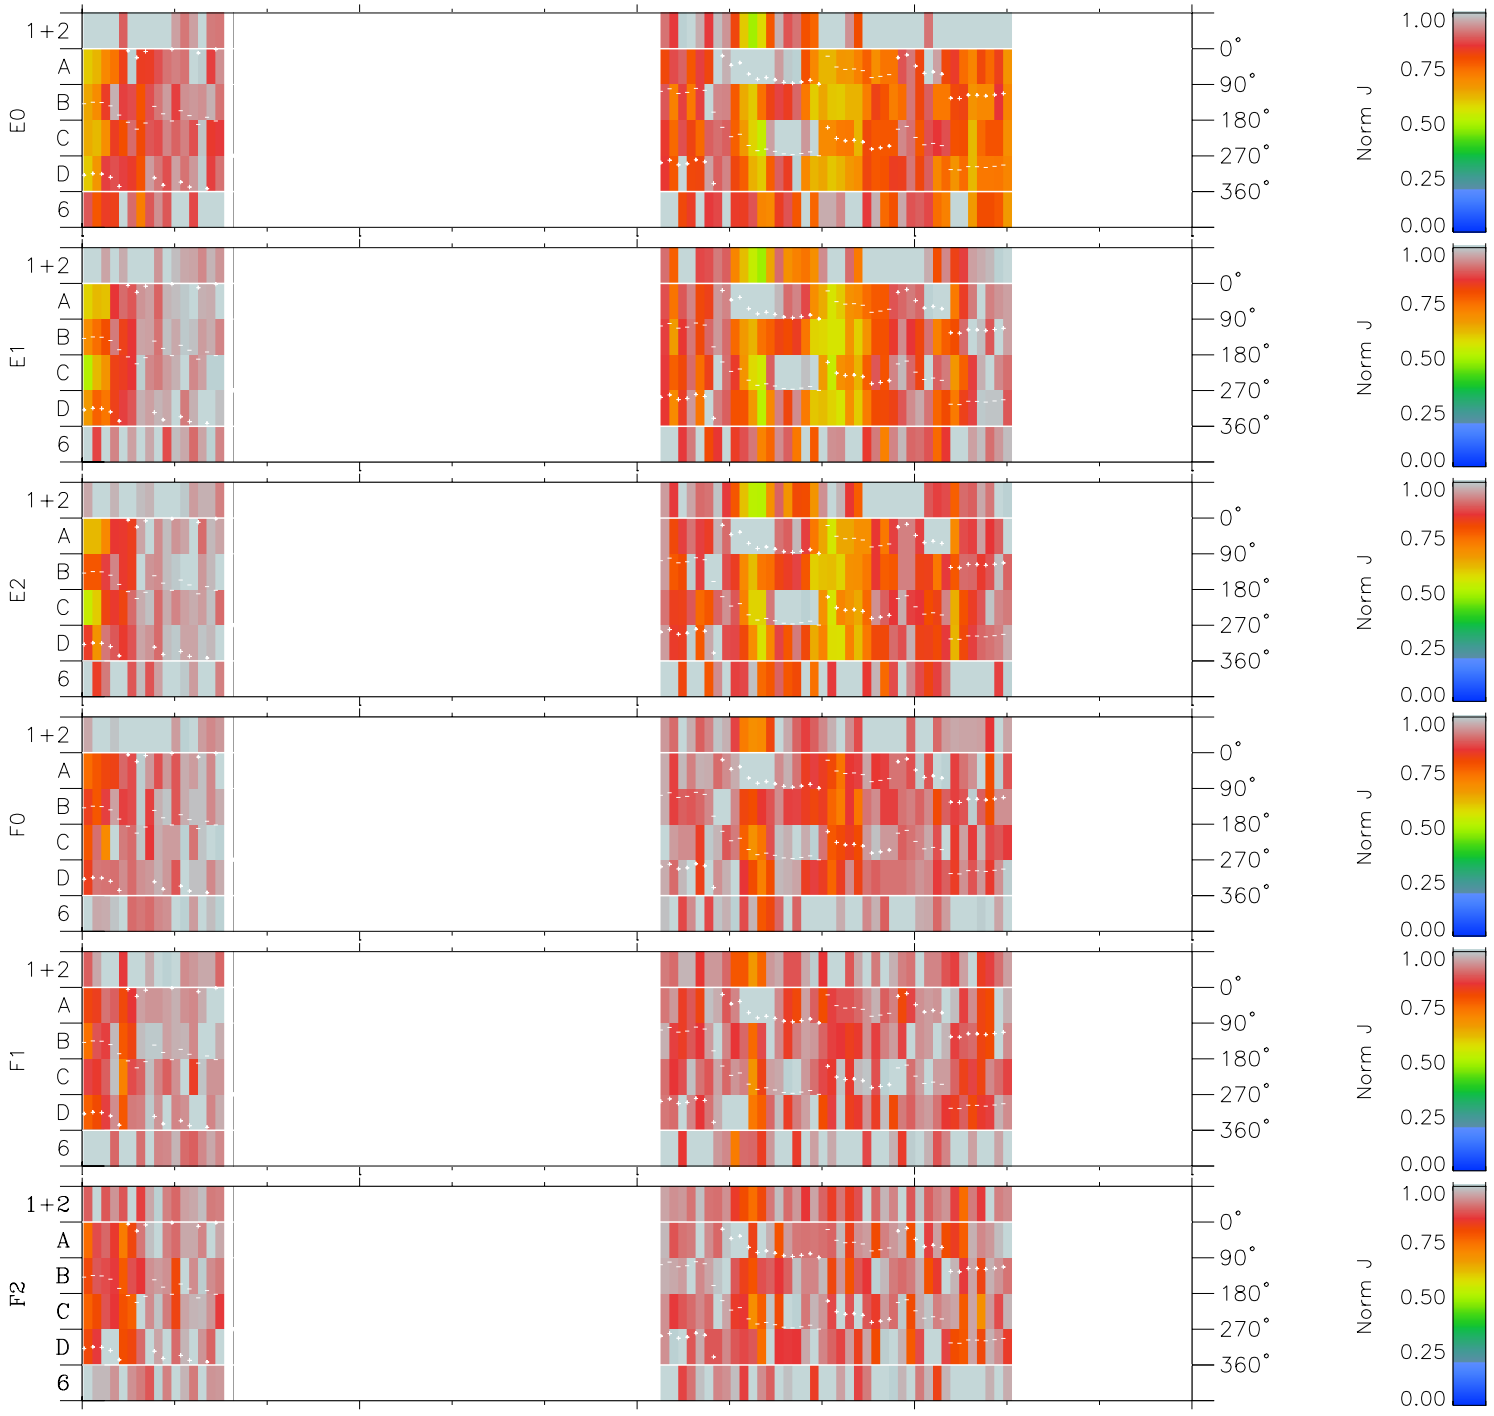

Galileo EPD Real Time Azimuth Anisotropies 98354

Software Version: RTAZIM_NORM V 1.20
Data Production: 06-03-00
Plot Production: Sun Sep 16 19:22:56 2001
Color File: wondr3
Geofactor File: 1.1

Time	354-06	354-12	354-18	00:00:35.5	
00:00:00 1998-354					
+	+	+	+	+	X JSE(R _j)
-120.12	-120.47	-120.81	-121.14	-121.47	Y JSE(R _j)
34.01	33.73	33.44	33.16	32.86	Z JSE(R _j)
3.28	3.30	3.32	3.34	3.37	

- ◇ = Jupiter look direction
- = Corotation look direction