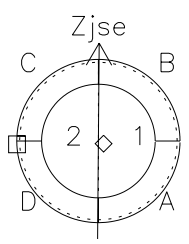

Galileo EPD Real Time Azimuth Anisotropies 98354

Software Version: RTAZIM_MEAN V 1.20
 Data Production: 06-03-00
 Plot Production: Sun Sep 16 19:22:43 2001
 Color File: wondr3
 Geofactor File: 1.1

00:00:00 1998-354	354-06	354-12	354-18	00:00:00 1998-355	
+	+	+	+	+	X JSE(R _j)
-120.12	-120.47	-120.81	-121.14	-121.47	Y JSE(R _j)
34.01	33.73	33.44	33.16	32.86	Z JSE(R _j)
3.28	3.30	3.32	3.34	3.37	

◇ = Jupiter look direction
 □ = Corotation look direction