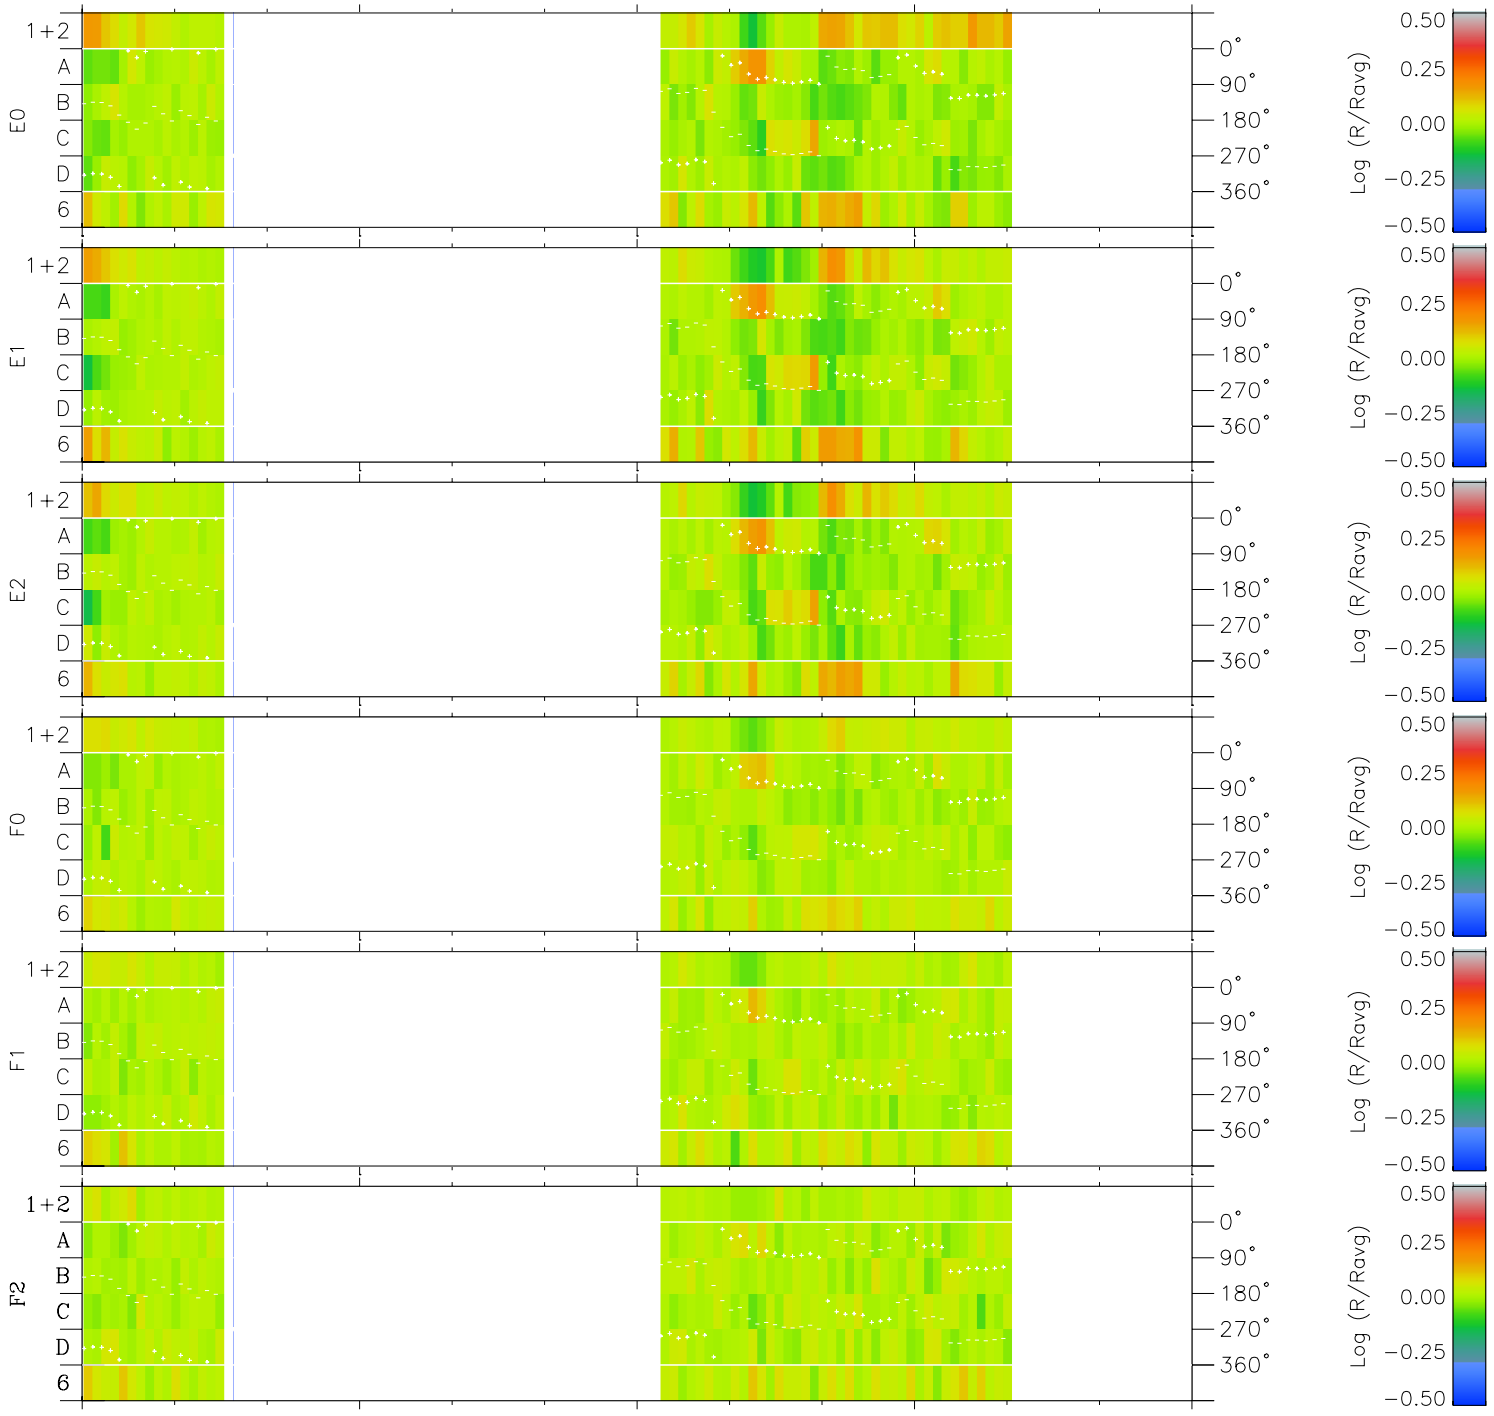

Galileo EPD Real Time Azimuth Anisotropies 98354

Software Version: RTAZIM_MEAN V 1.20
 Data Production: 06-03-00
 Plot Production: Sun Sep 16 19:22:43 2001
 Color File: wondr3
 Geofactor File: 1.1

00:00:00 1998-354	354-06	354-12	354-18	00:00:00 1998-355	
+	+	+	+	+	X JSE(R _j)
-120.12	-120.47	-120.81	-121.14	-121.47	Y JSE(R _j)
34.01	33.73	33.44	33.16	32.86	Z JSE(R _j)
3.28	3.30	3.32	3.34	3.37	

◇ = Jupiter look direction
 □ = Corotation look direction