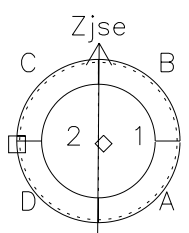

Galileo EPD Real Time Azimuth Anisotropies 98354

Software Version: RTAZIM_MEAN V 1.20
 Data Production: 06-03-00
 Plot Production: Sun Sep 16 19:22:40 2001
 Color File: wondr3
 Geofactor File: 1.1

00:00:00 1998-354	354-06	354-12	354-18	00:00:00 1998-355	
+	+	+	+	+	X $JSE(R_j)$
-120.12	-120.47	-120.81	-121.14	-121.47	Y $JSE(R_j)$
34.01	33.73	33.44	33.16	32.86	Z $JSE(R_j)$
3.28	3.30	3.32	3.34	3.37	

◇ = Jupiter look direction
 □ = Corotation look direction