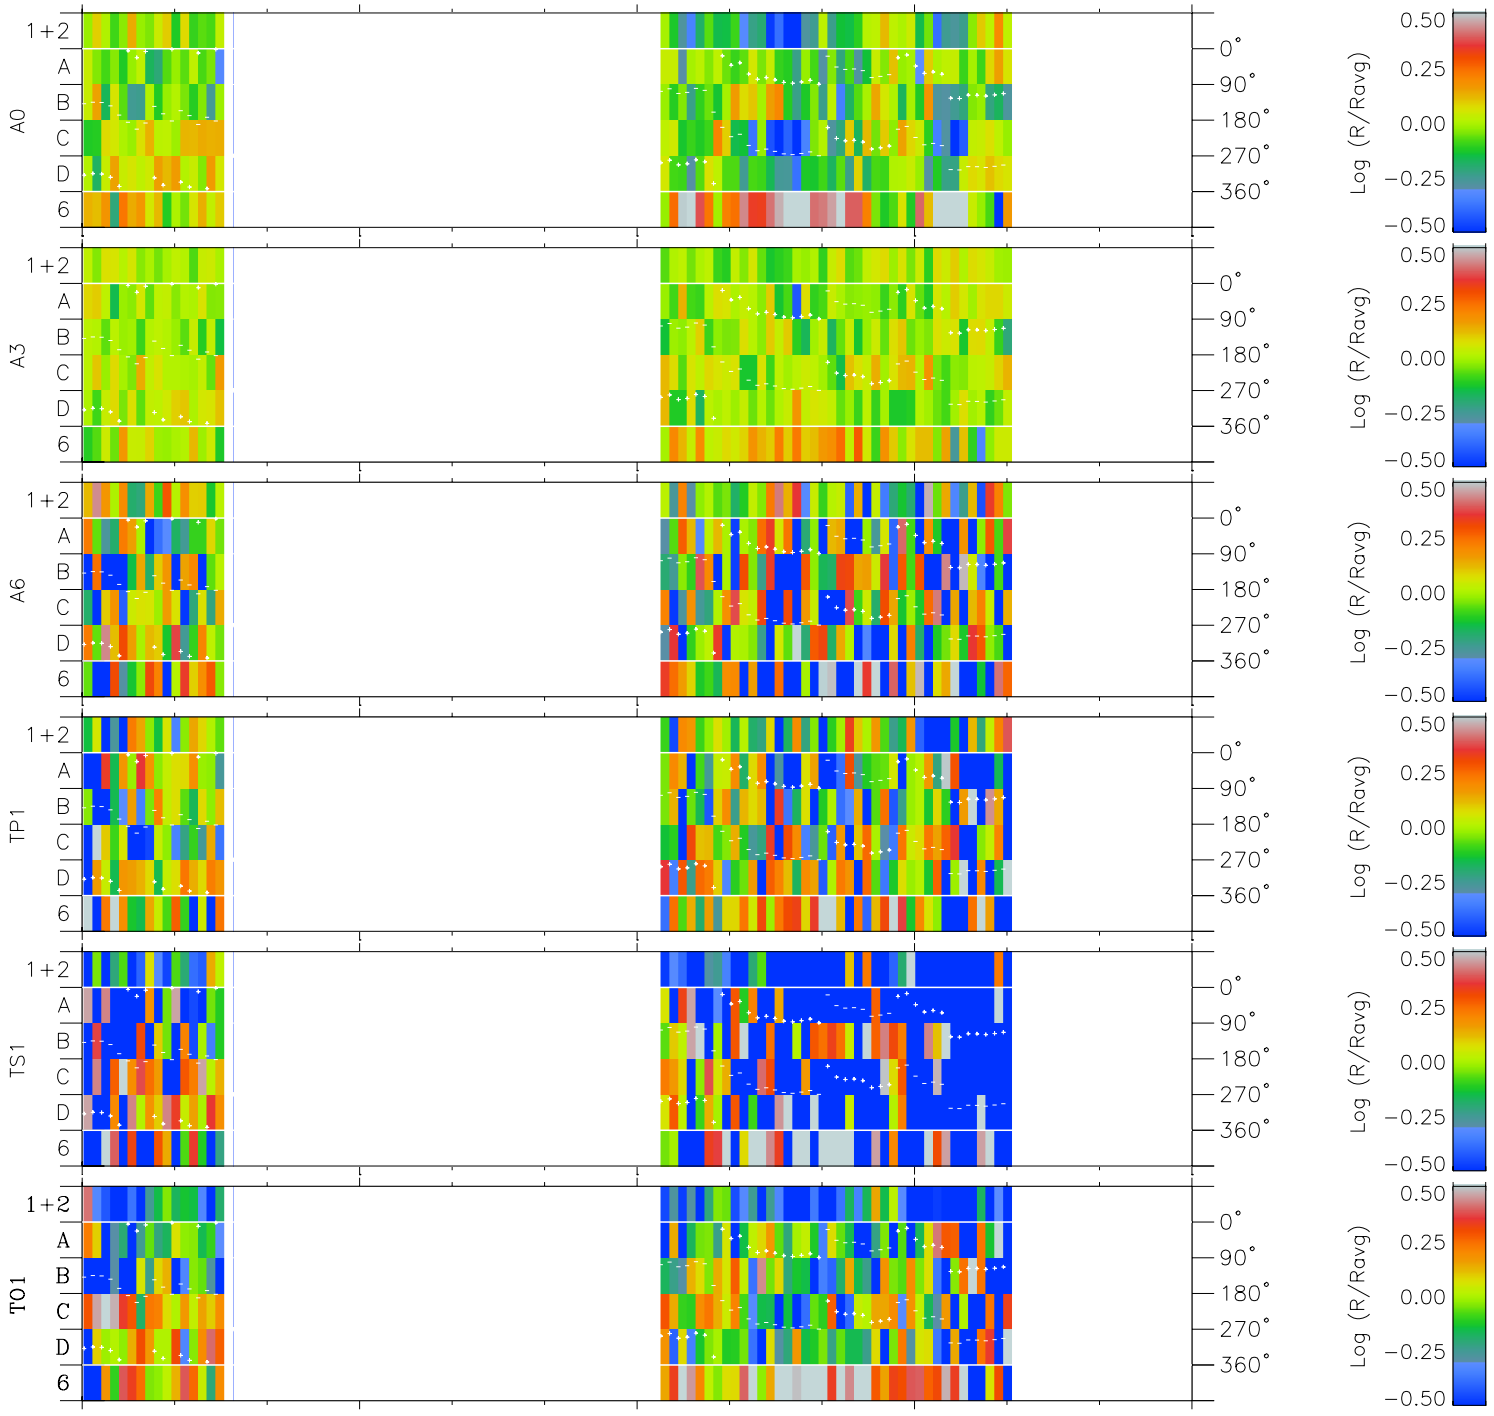

Galileo EPD Real Time Azimuth Anisotropies 98354

Software Version: RTAZIM_MEAN V 1.20
 Data Production: 06-03-00
 Plot Production: Sun Sep 16 19:22:40 2001
 Color File: wondr3
 Geofactor File: 1.1

00:00:00 1998-354	354-06	354-12	354-18	00:00:00 1998-355	
+	+	+	+	+	X $JSE(R_j)$
-120.12	-120.47	-120.81	-121.14	-121.47	Y $JSE(R_j)$
34.01	33.73	33.44	33.16	32.86	Z $JSE(R_j)$
3.28	3.30	3.32	3.34	3.37	

◇ = Jupiter look direction
 □ = Corotation look direction