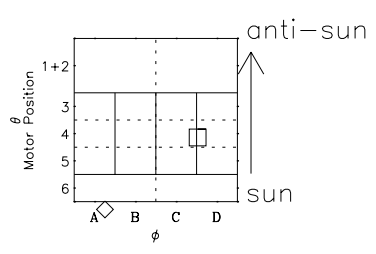

Galileo EPD Real Time Omni Spectrum 98353

Software Version: RTSPEC_OMNI V 1.20
 Data Production: 06-03-00
 Plot Production: Sun Sep 16 19:14:05 2001
 Color File: wondr3
 Geofactor File: 1.1

◇ = Jupiter look direction
 □ = Corotation look direction