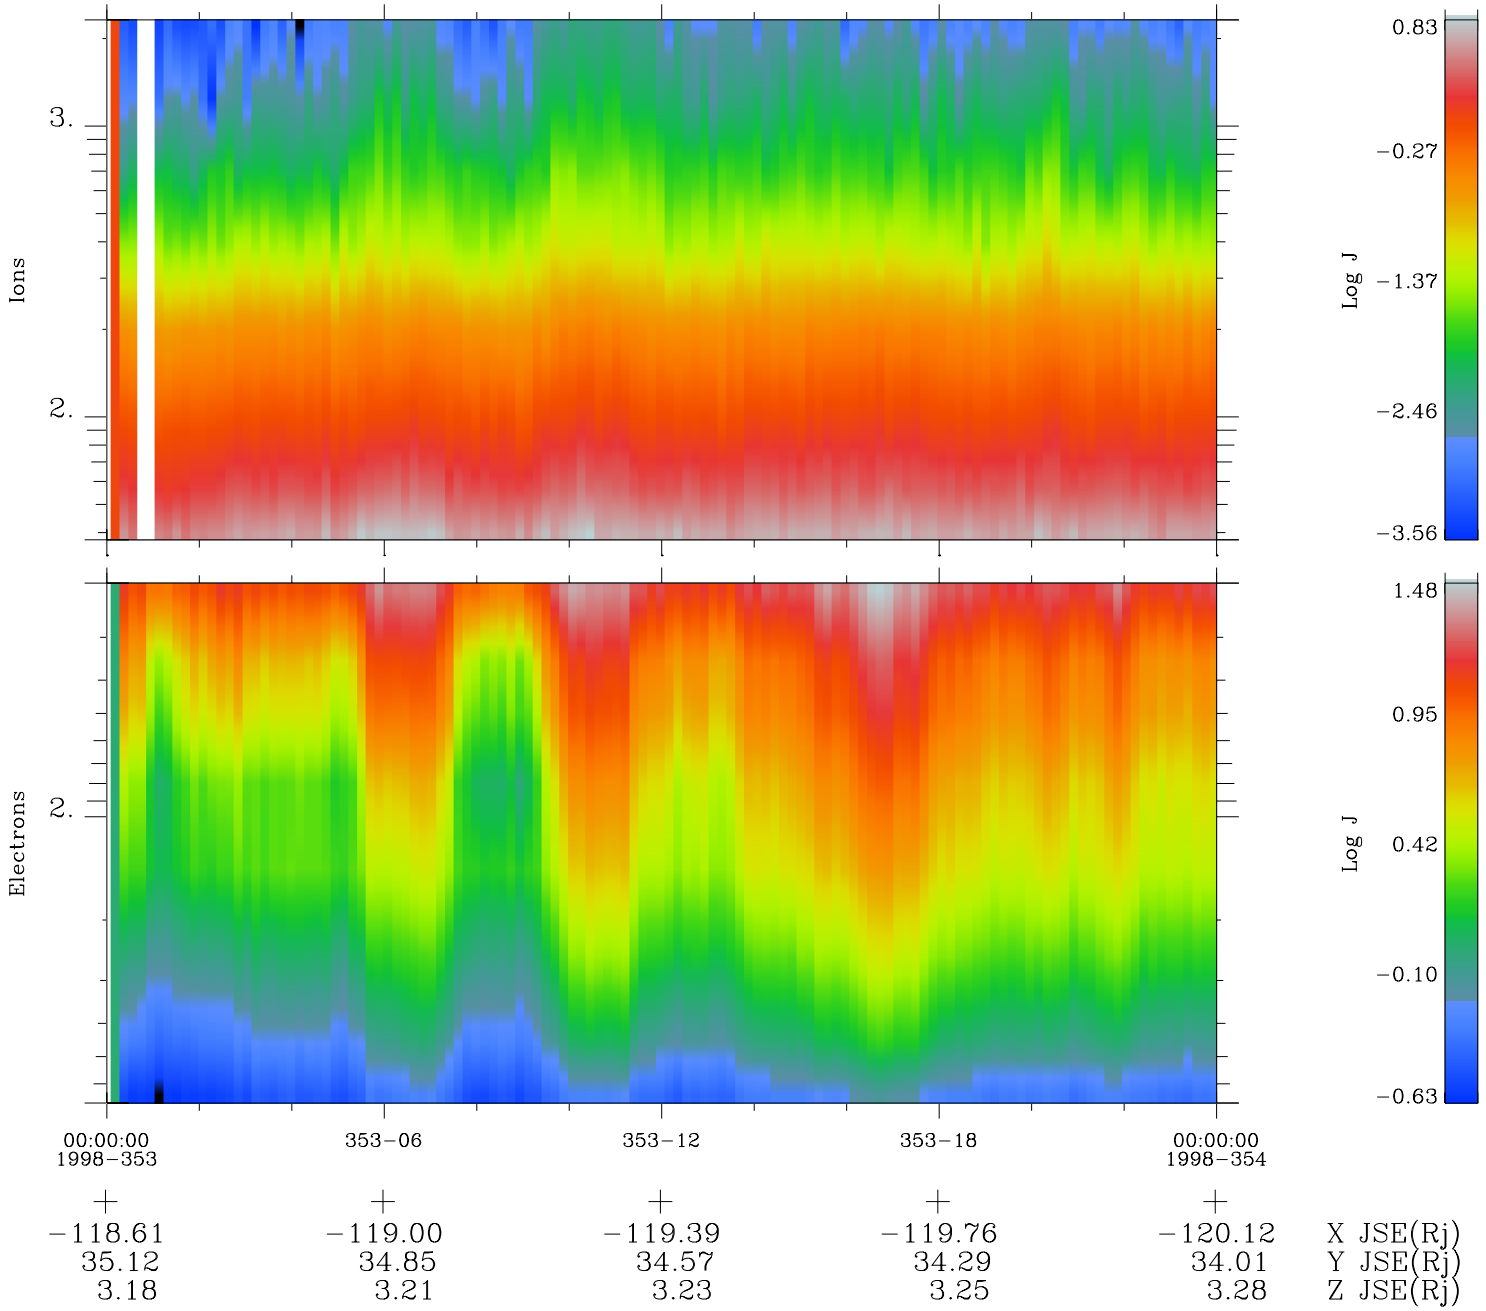

Galileo EPD Real Time Omni Spectrum 98353

Software Version: RTSPEC_OMNI V 1.20
 Data Production: 06-03-00
 Plot Production: Sun Sep 16 19:14:05 2001
 Color File: wondr3
 Geofactor File: 1.1

◇ = Jupiter look direction
 □ = Corotation look direction