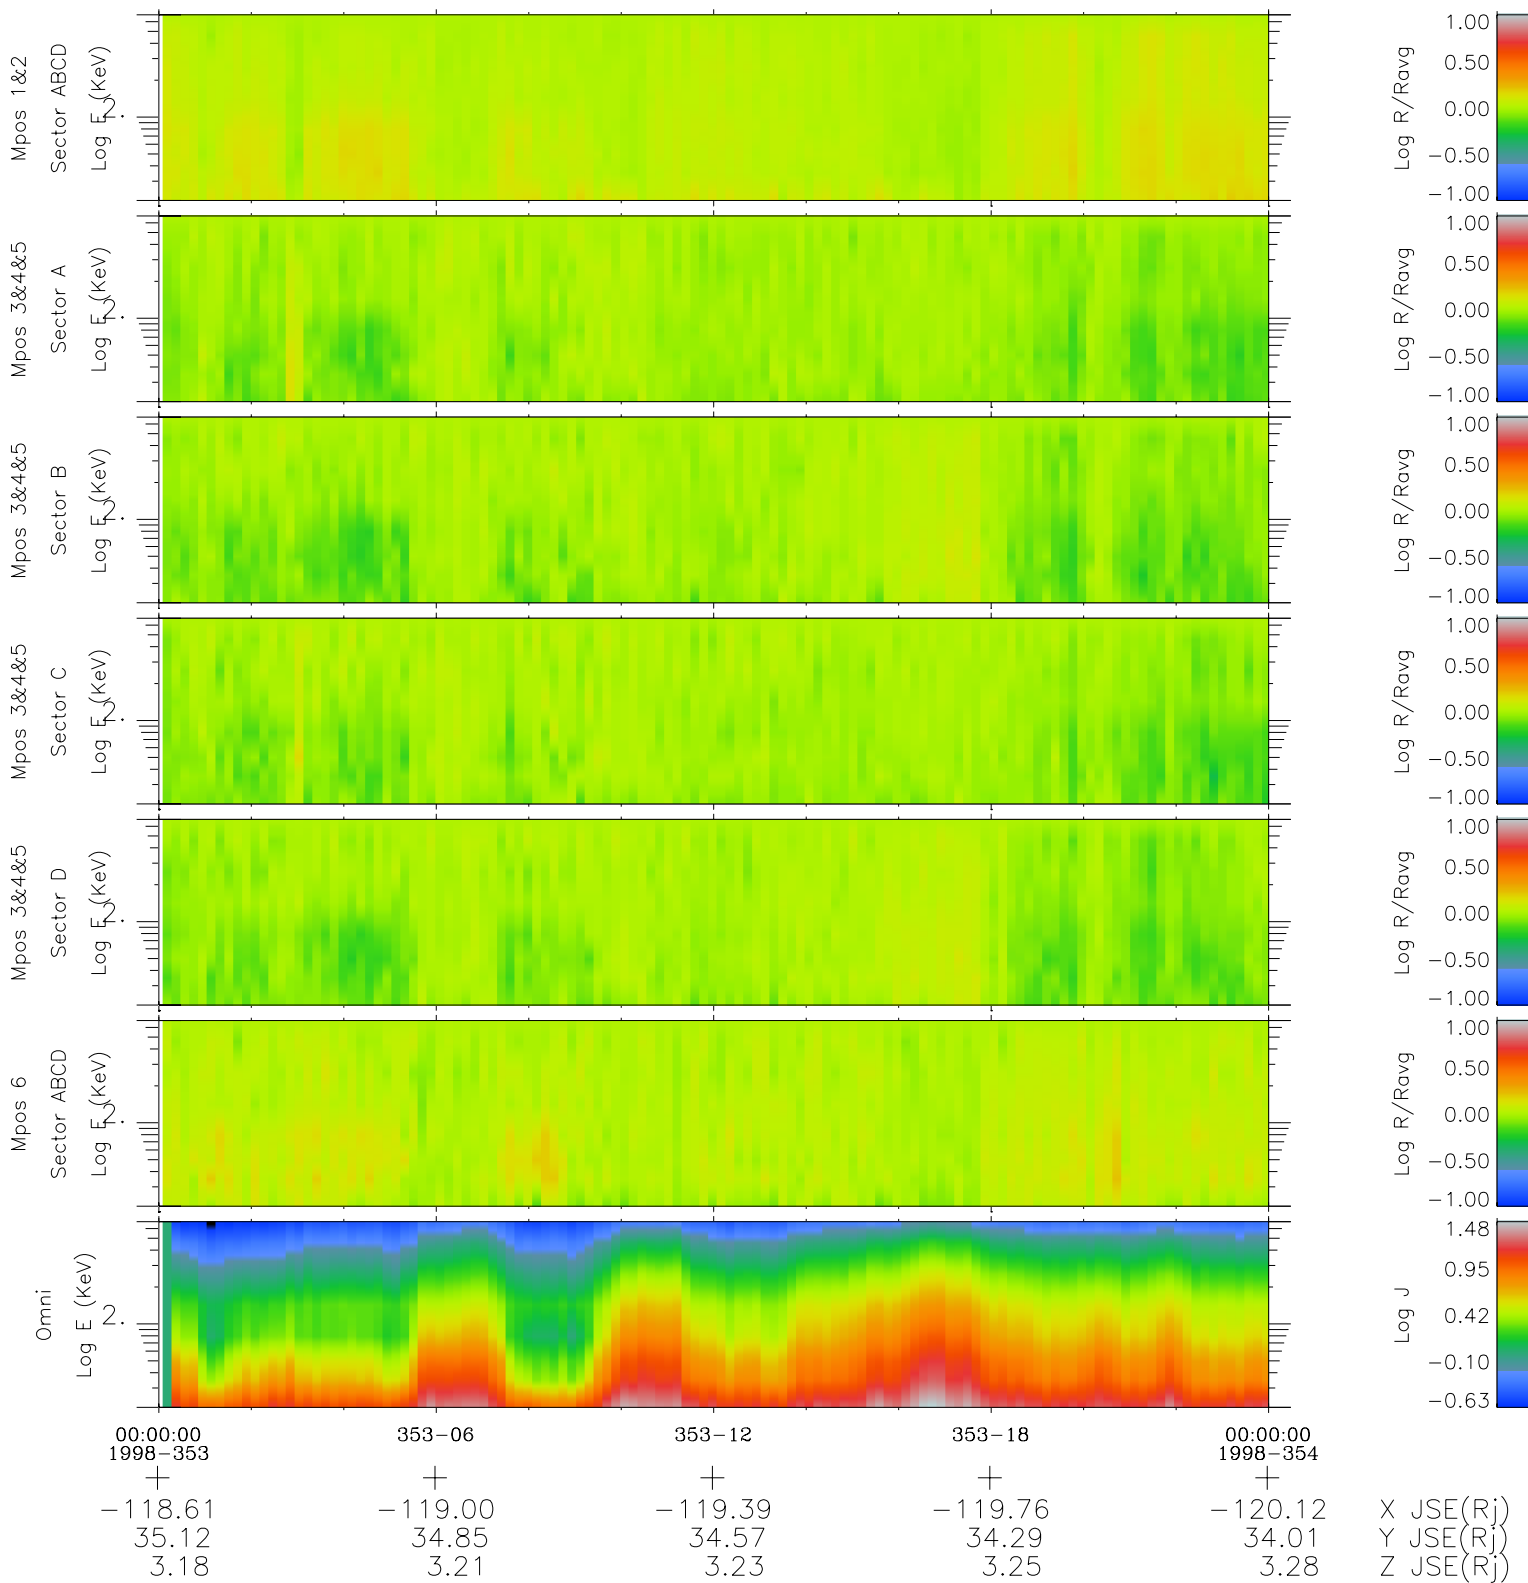

Galileo EPD Real Time R6 Electrons Spectra 98353

Software Version: RTSPEC_R6 V 1.20
 Data Production: 06-03-00
 Plot Production: Sun Sep 16 19:13:59 2001
 Color File: wondr3
 Geofactor File: 1.1

- ◇ = Jupiter look direction
- = Corotation look direction