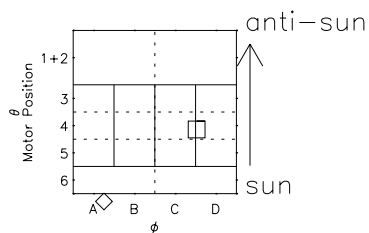

Galileo EPD Real Time R6 Electrons Spectra 98353

Software Version: RTSPEC_R6 V 1.20
 Data Production: 06-03-00
 Plot Production: Sun Sep 16 19:13:59 2001
 Color File: wondr3
 Geofactor File: 1.1

- ◇ = Jupiter look direction
- = Corotation look direction